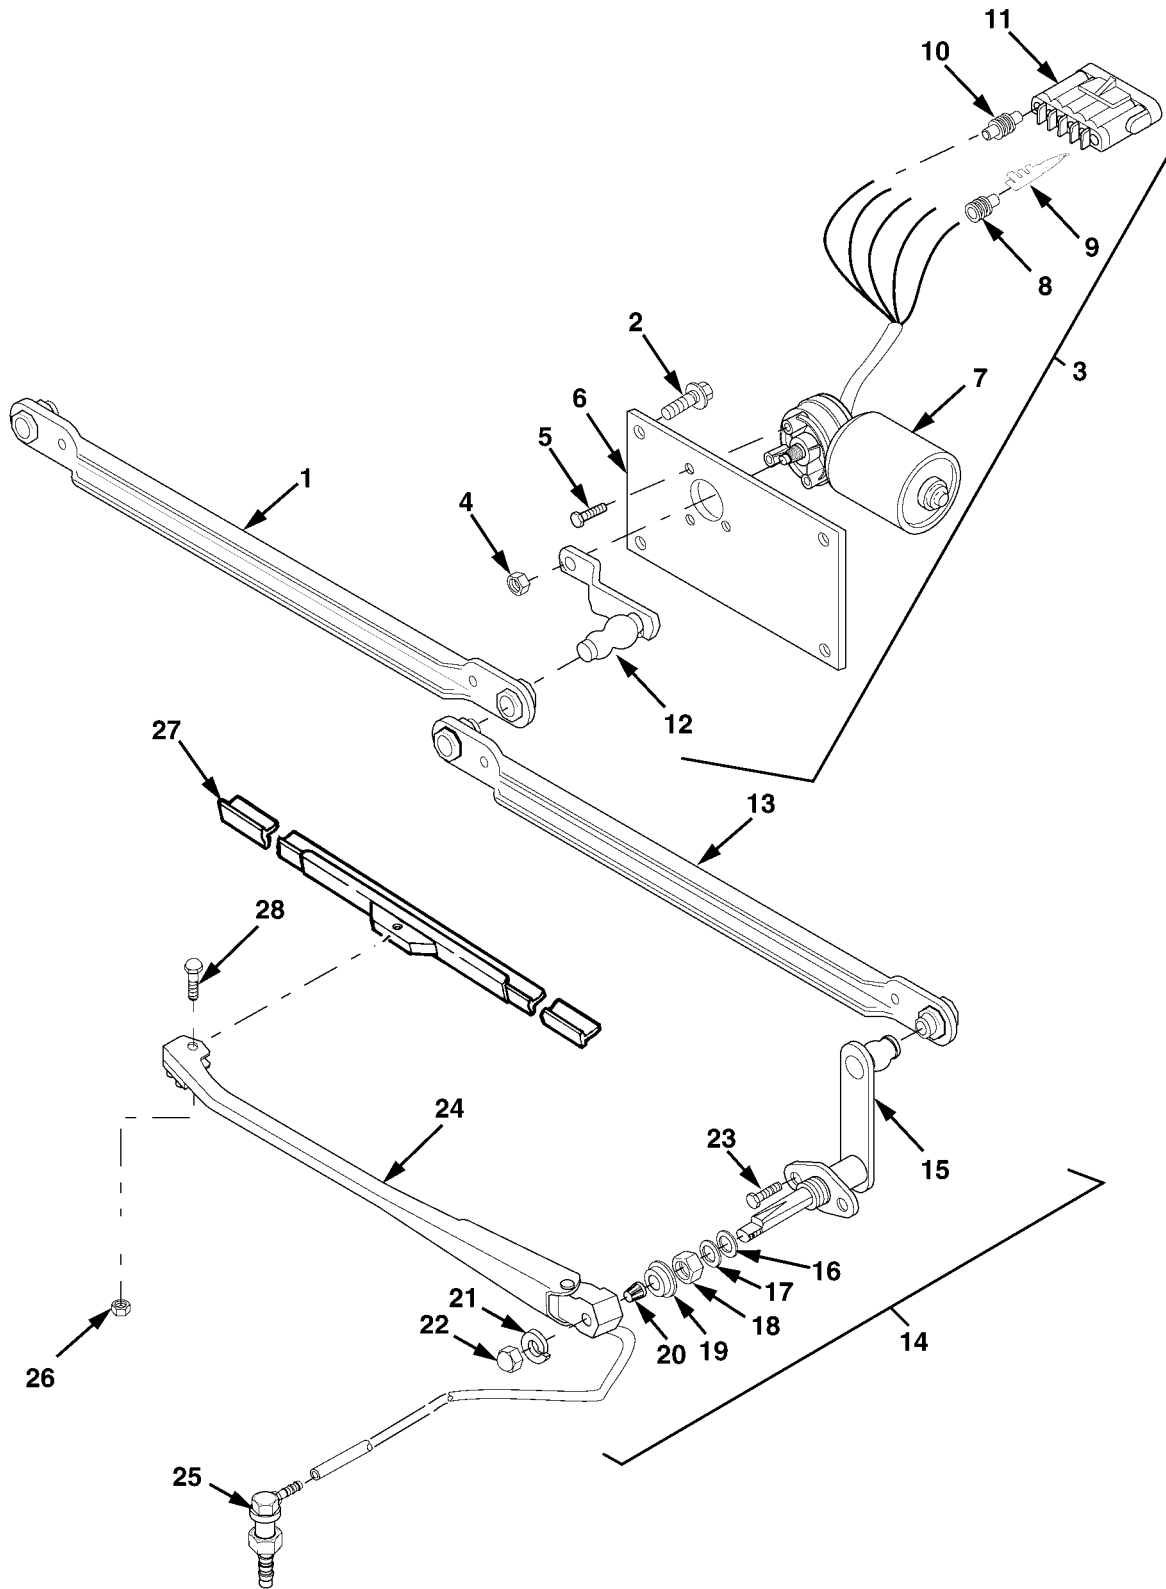

FIG.387A WINDSHIELD WIPER INSTALLATION,ELECTRIC