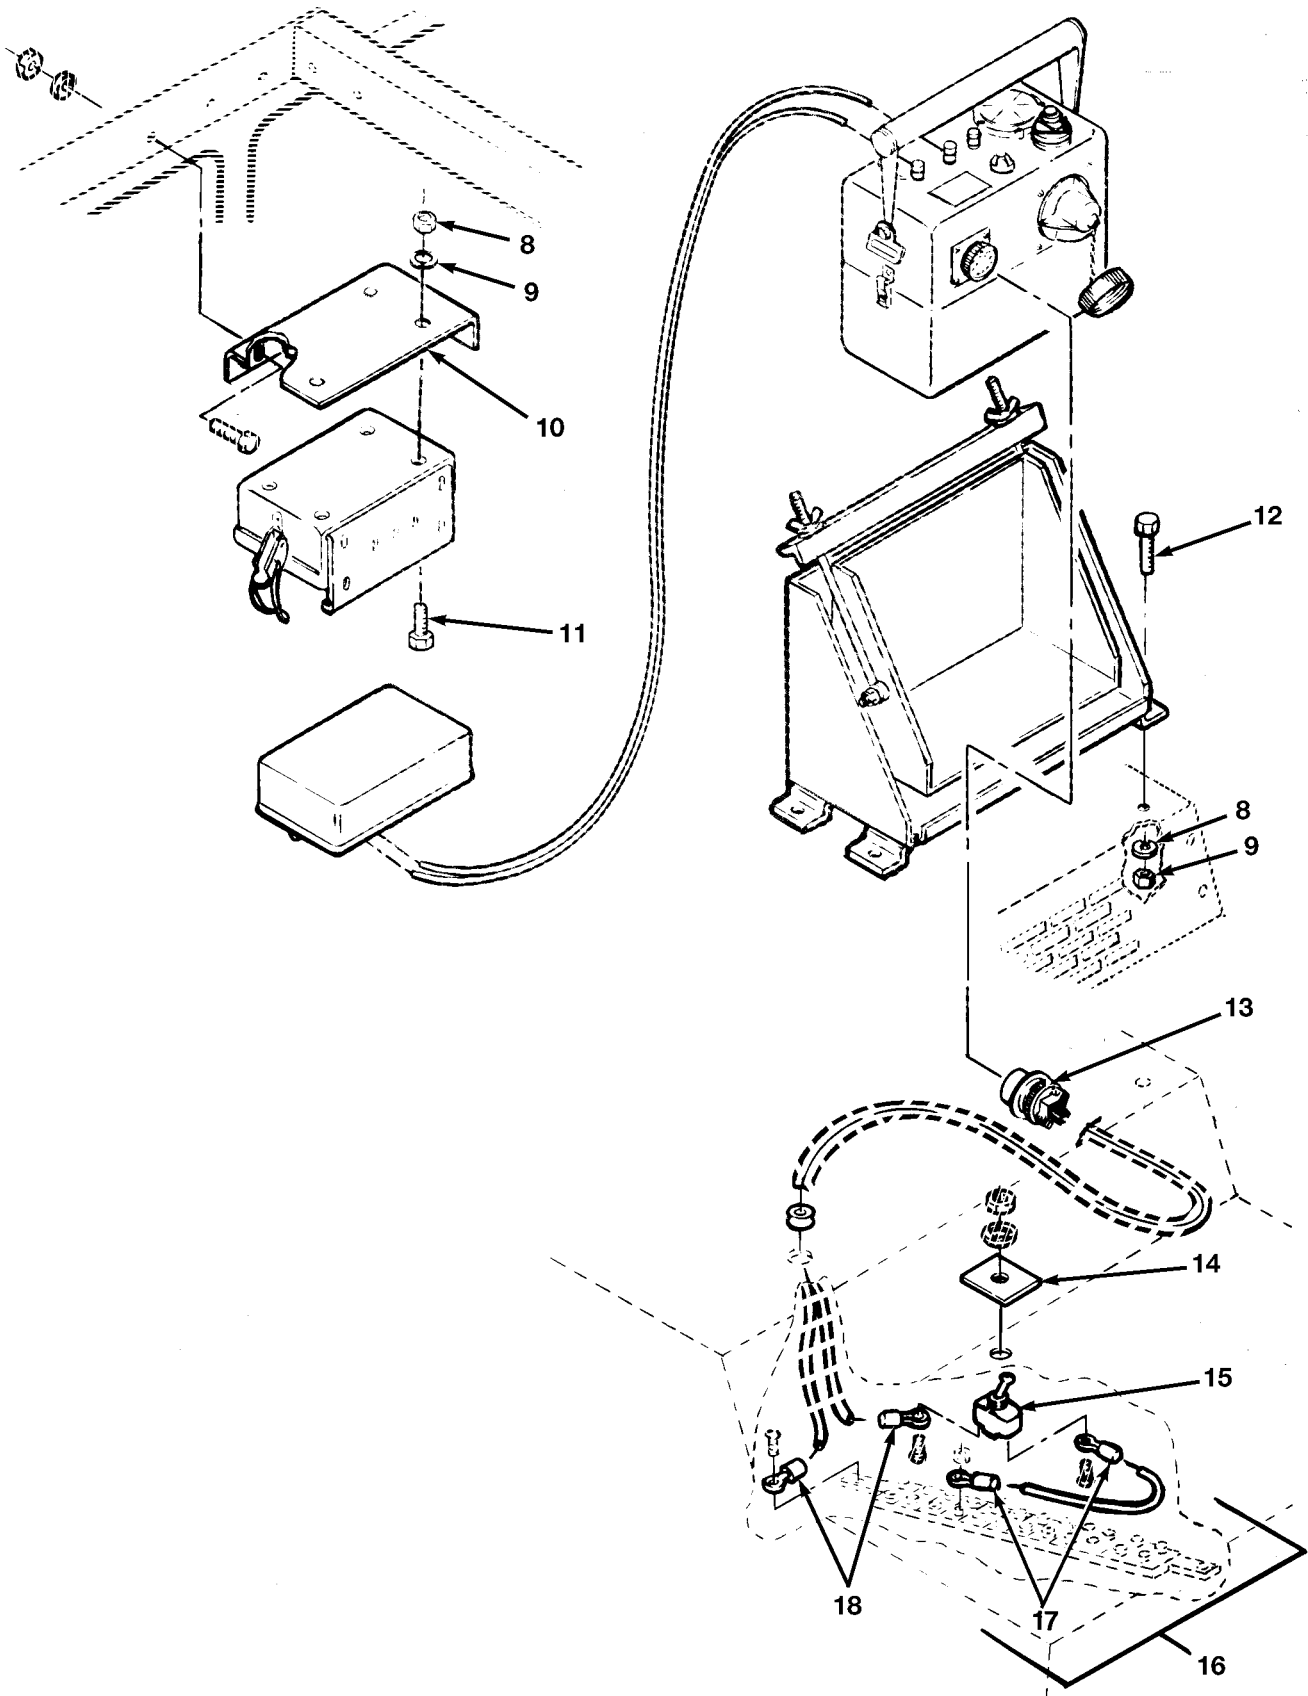

FIG.473 M8 CHEMICAL ALARM INSTALLATION (SHEET 1 OF 2)

FIG.473 M8 CHEMICAL ALARM INSTALLATION (SHEET 2 OF 2)