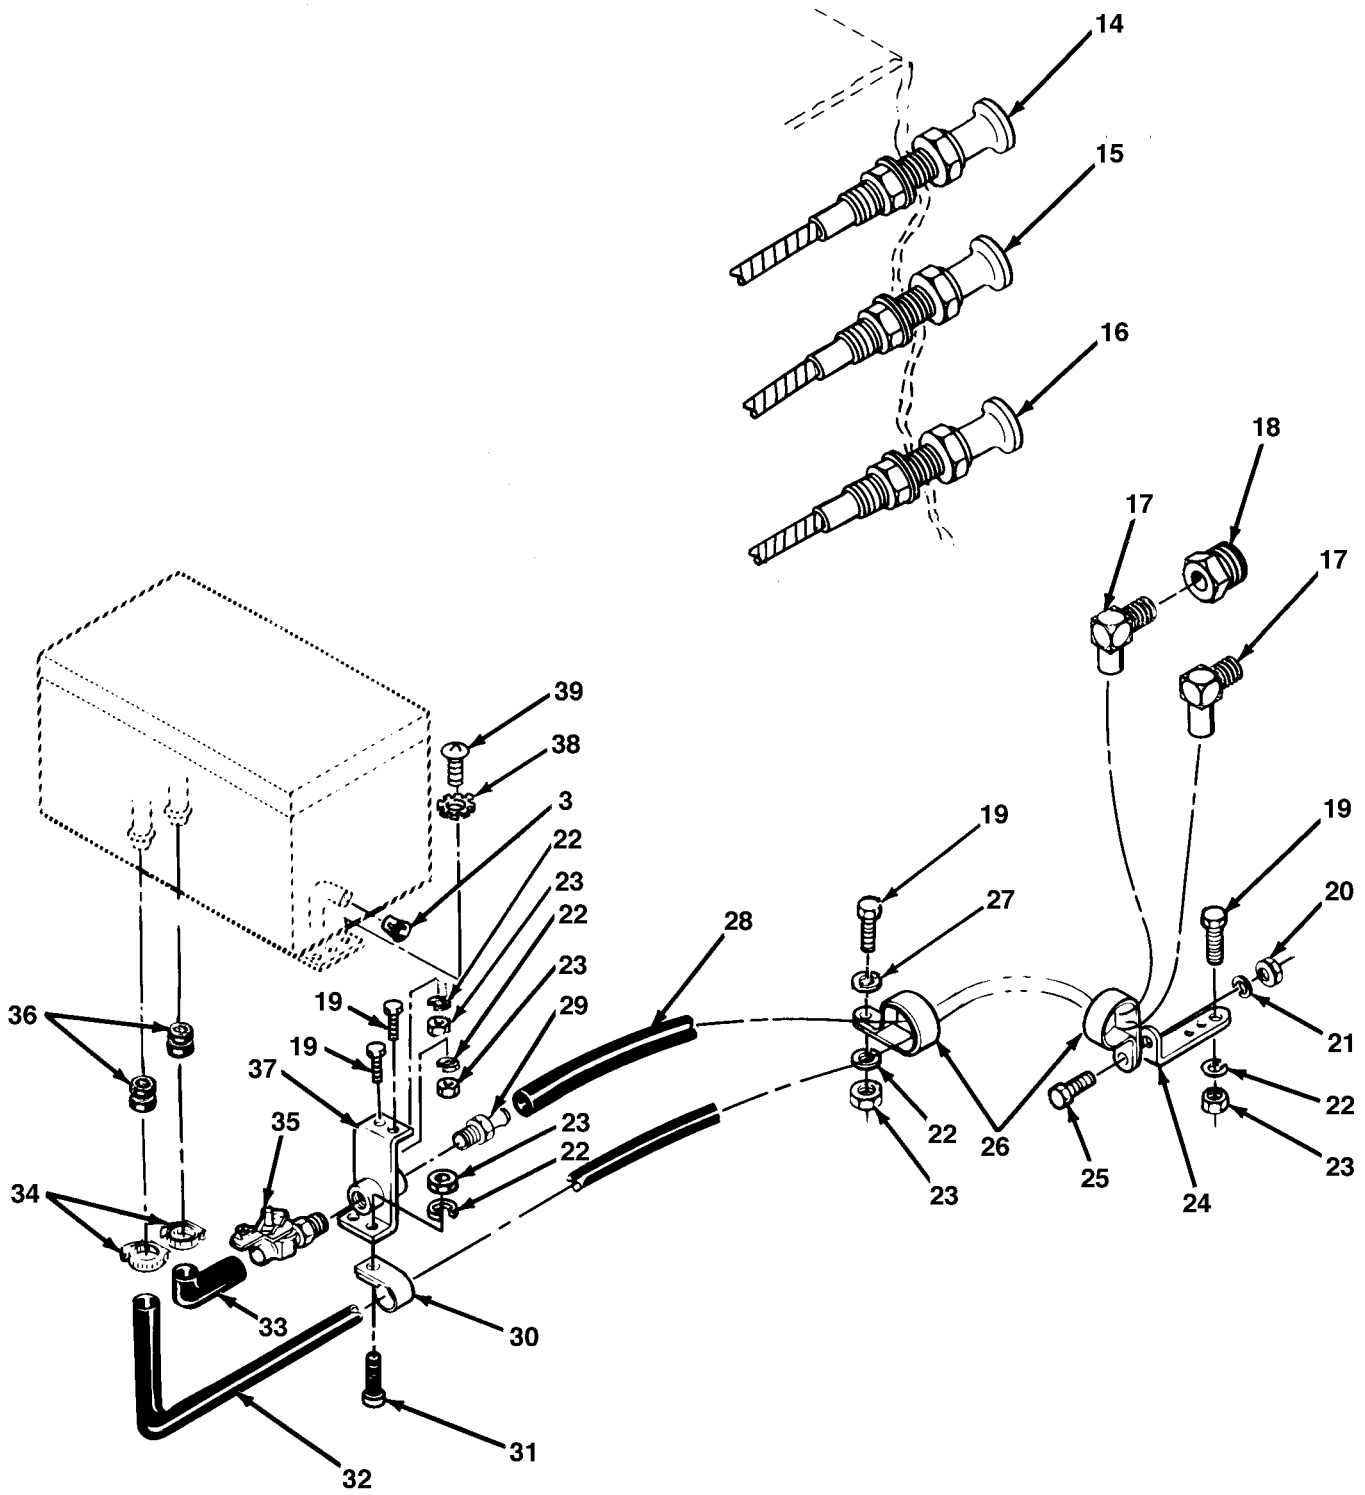

FIG.399 HEATER INSTALLATION (SHEET 1 OF 2)

FIG.399 HEATER INSTALLATION (SHEET 2 OF 2)

SECTION II

TM 9-2320-279-24 , C02

(1) ITEM NO	(2) SMR CODE	(3) CAGEC CAGEC	(4) PART NUMBER	(5) DESCRIPTION AND USABLE ON CODES(UOC)	(6) QTY
GROUP 2207 WINTERIZATION EQUIPMENT (STANDARD VEHICLE TYPE) FIG.399 HEATER INSTALLATION					
1	PFOZZ	45152	1324150W	BOX ASSEMBLY,FRESH	1
2	PAOZZ	96906	MS35206-263	SCREW,MACHINE	14
3	PAOZZ	78553	C12044-017-4	PUSH ON NUT	3
4	PFOZZ	21102	HV023962	CLIP,HEATER	1
5	PAOZZ	45152	2467HX	SCREW,TAPPING	1
6	PFOZZ	45152	1324180	PLATE,DEFLECTOR	1
7	PAOZZ	96906	MS3367-7-9	STRAP,TIEDOWN,ELECT	10
8	MOOZZ	45152	32850AX51	HOSE,HEAT LH MAKE FROM HOSE, P/N 22020	1
9	MOOZZ	45152	32850AX30	HOSE,HEAT RH MAKE FROM HOSE, P/N 22020	2
10	MOOZZ	45152	32850AX36	HOSE,DEFROSTER MAKE FROM HOSE, P/N ... 22020	1
11	MOOZZ	45152	32850AX16	HOSE,DEFROSTER MAKE FROM HOSE, P/N ... 22020	1
12	MOOZZ	45152	32850AX14	HOSE,DEFROSTER MAKE FROM HOSE, P/N ... 22020	1
* 13	PFOZZ	45152	1324170	SCREEN	1
14	PAOZZ	72055	24170	CONTROL ASSEMBLY,PU	1
15	PAOZZ	72055	24169	CONTROL ASSEMBLY,PU	1
16	PAOZZ	72055	24168	CONTROL ASSEMBLY,PU	1
17	PAOZZ	99103	23916-10-8	ELBOW,PIPE TO HOSE	2
18	PAOZZ	30780	1X1/2 PTR-B	BUSHING,PIPE	1
19	PAOZZ	45152	1842HX1	SCREW,CAP,HEXAGON H	4
20	PAOZZ	96906	MS35690-604	NUT,PLAIN,HEXAGON	1
21	PAOZZ	96906	MS35338-46	WASHER,LOCK	1
22	PAOZZ	96906	MS35338-44	WASHER,LOCK	5
23	PAOZZ	96906	MS51967-2	NUT,PLAIN,HEXAGON	5
24	PFOZZ	45152	3693FX2	BRACKET,ANGLE	1
25	PAOZZ	80204	B1821BH038C113N	SCREW,CAP,HEXAGON H	1
26	PAOZZ	75272	COV-2913	CLAMP,LOOP	2
27	PAOZZ	96906	MS27183-10	WASHER,FLAT	1
28	MOOZZ	45152	1343280	HOSE,NM,74 IN MAKE FROM HOSE, P/N A52426-1C	1
29	PFOZZ	24234	330034	ADAPTER,STRAIGHT,PI	1
30	PAOZZ	75272	COV-1313	CLAMP,LOOP	1
31	PAOZZ	45152	501AX1	BOLT,SELF-LOCKING	1
32	MOOZZ	81349	M62217/1-10	HOSE,NONMETALLIC MAKE FROM HOSE, ... P/N A52426-1C	1
33	PAOZZ	07096	90-062	HOSE,PREFORMED	1
34	PAOZZ	72588	CT-9410	CLAMP,HOSE	6
35	PAOZZ	50922	H38C-2612	VALVE,CAB HEATER	1
36	PAOZZ	70485	2867	GROMMET,NONMETALLIC	2
37	PFOZZ	45152	1325050W	BRACKET,DOUBLE ANGL	1
38	PAOZZ	96906	MS45904-68	WASHER,LOCK	6
39	PAOZZ	45152	2872HX	SCREW,TAPPING	6

END OF FIGURE