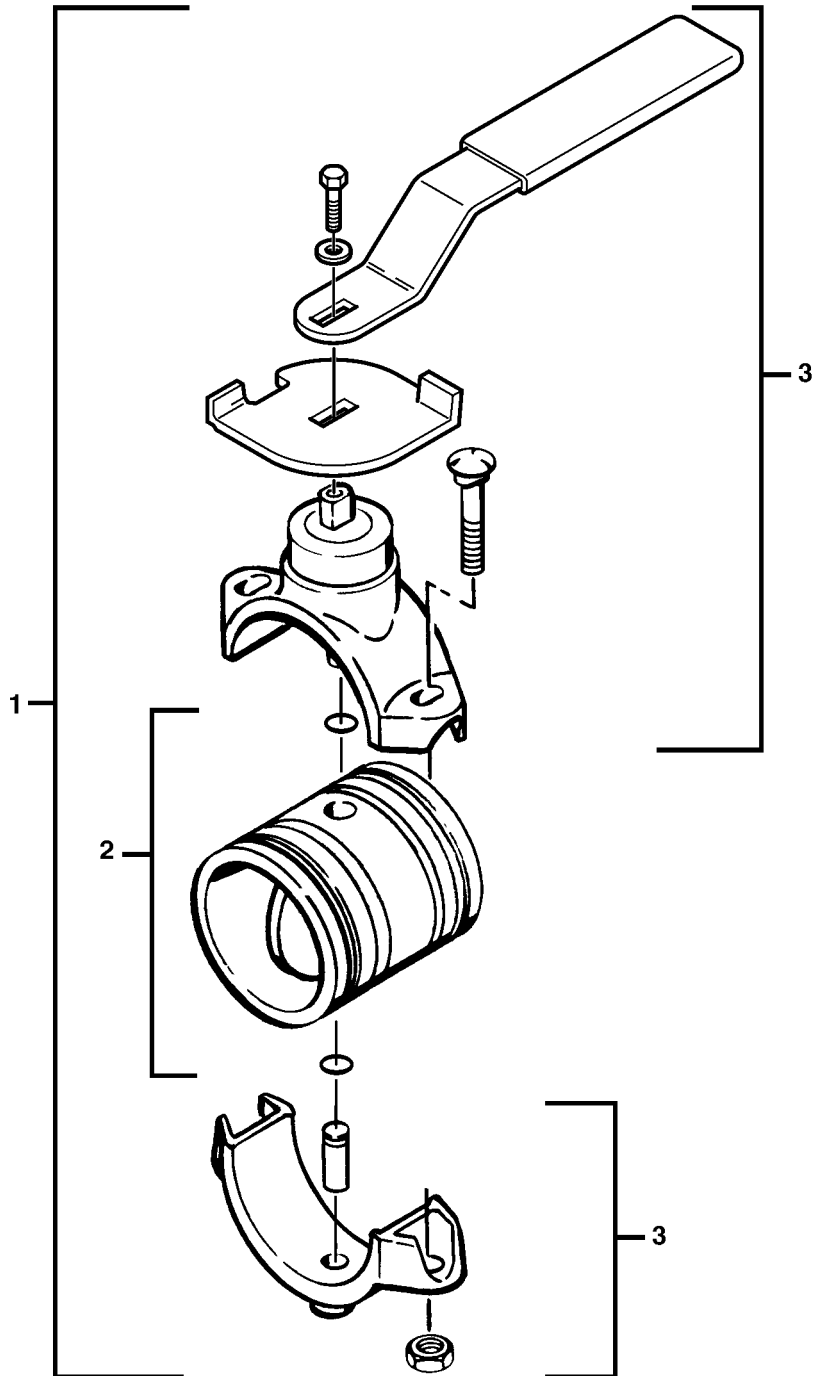

FIG.462 V18 BULK DELIVERY VALVE