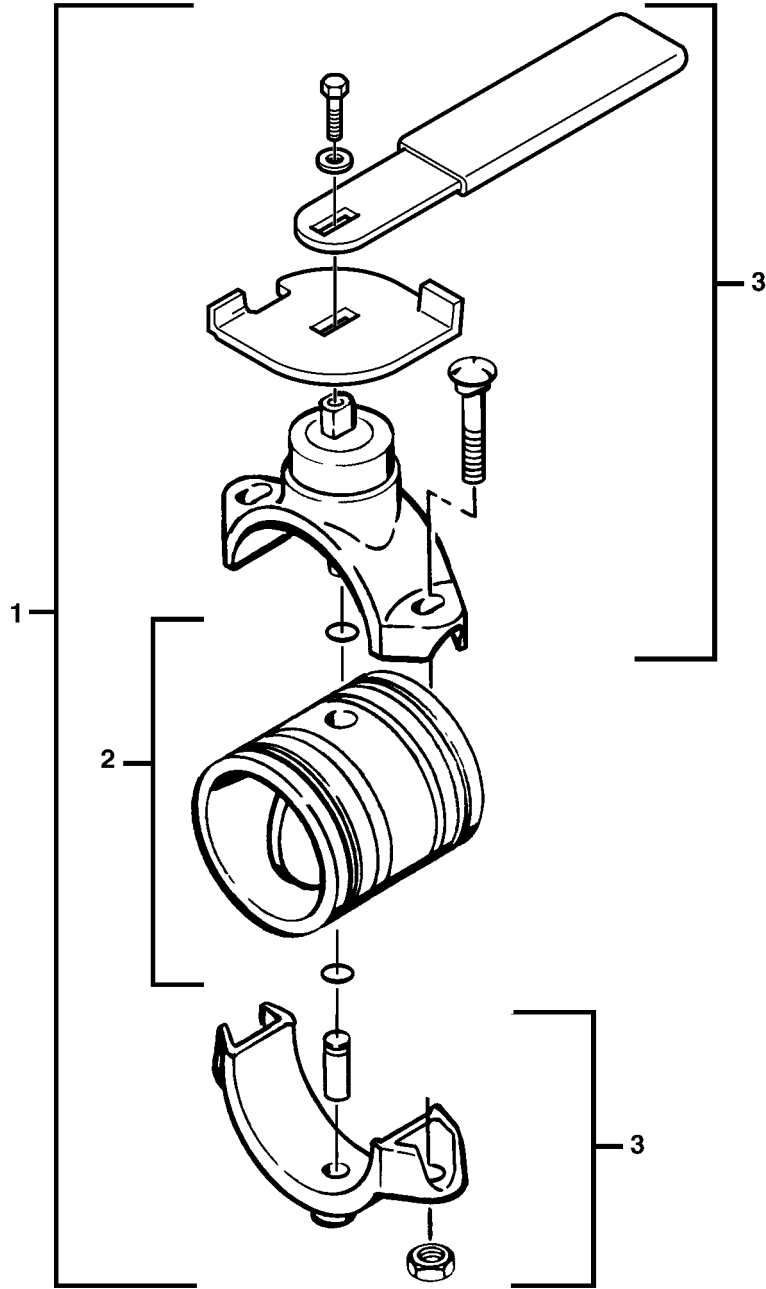

END OF FIGURE

FIG.451 V3 SUCTION LINE VALVE/V17 GRAVITY VALVE

SECTION II

TM 9-2320-279-24P, C1

(1) ITEM NO	(2) SMR CODE	(3) CAGEC CAGEC	(4) PART NUMBER	(5) DESCRIPTION AND USABLE ON CODES(UOC)	(6) QTY
				GROUP 7203 VALVE, FITTINGS, LINES FIG.451 V3 SUCTION LINE VALVE/V17 GRAVITY VALVE	
* 1	PAOHH	79154	V040700XT0	VALVE,BUTTERFLY	2
				UOC:H02,H07	
* 2	PAOZZ	79154	K04070001D	.KIT,BODY	1
				UOC:H02,H07	
* 3	PAOZZ	79154	K04070002A	.KIT,UPPER HOUSING	1
				UOC:H02,H07	