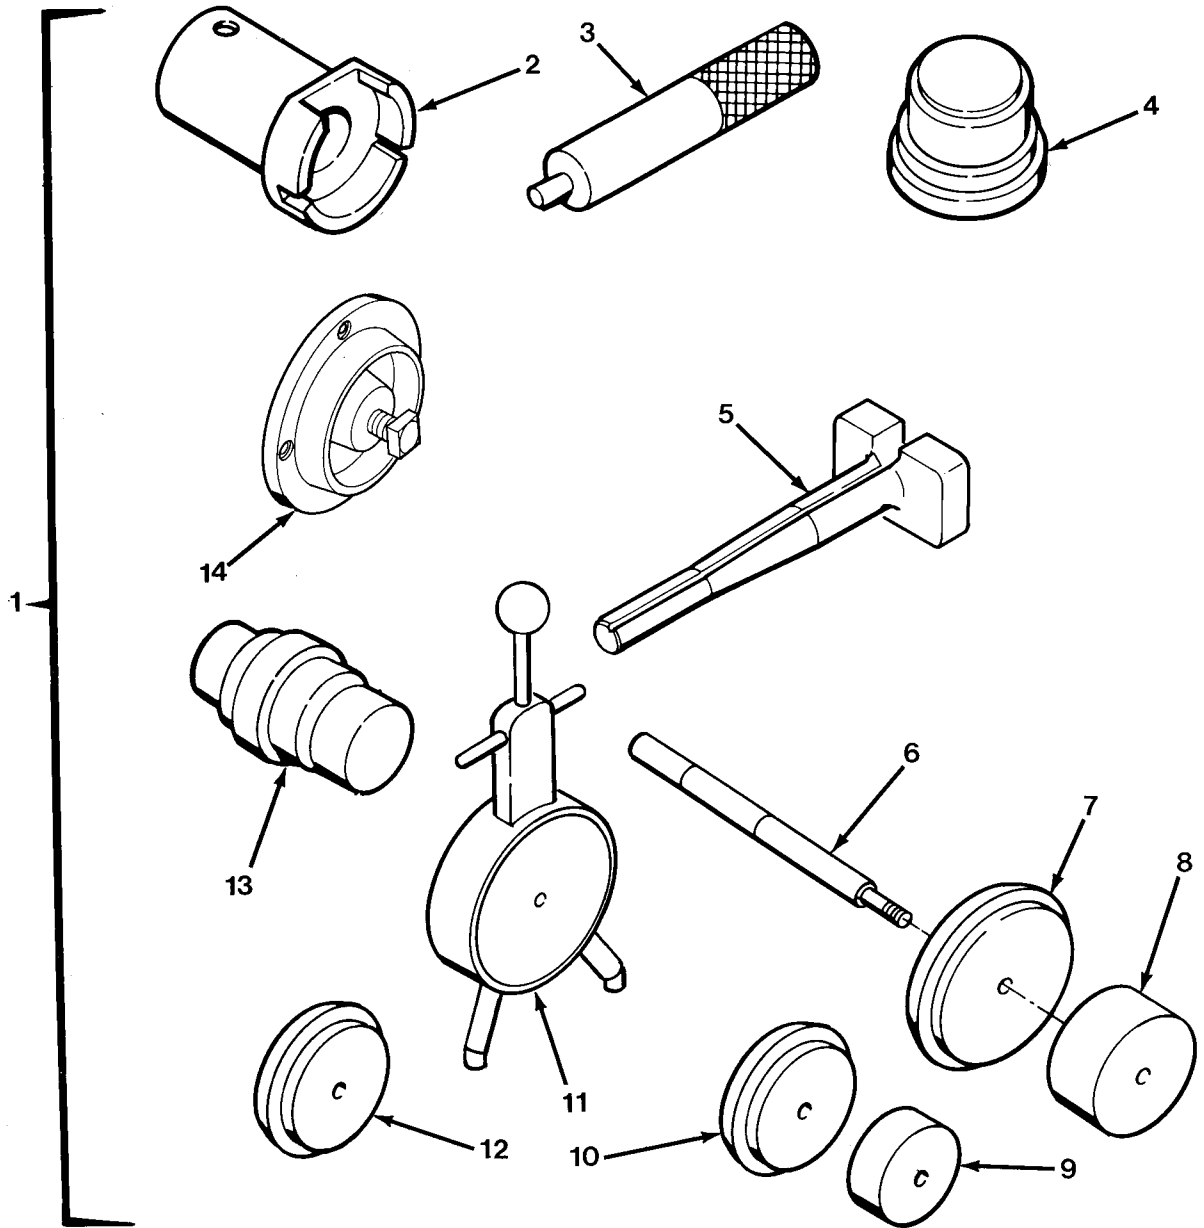

END OF FIGURE

FIG.473 M8 CHEMICAL ALARM INSTALLATION (SHEET 1 OF 2)

FIG.473 M8 CHEMICAL ALARM INSTALLATION (SHEET 2 OF 2)

SECTION II

TM 9-2320-279-24P

(1) ITEM NO	(2) SMR CODE	(3) CAGEC CAGEC	(4) PART NUMBER	(5) DESCRIPTION AND USABLE ON CODES(UOC)	(6) QTY
GROUP 9131 CHEMICAL AGENT ALARMS FIG.473 M8 CHEMICAL ALARM INSTALLATION					
1	PBOOO	19207	5705589	CHEMICAL ALARM KIT HEMTT	1
2	PAOFF	81361	D5-15-4826	.ALARM UNIT,CHEMICAL	1
3	PAOZZ	45152	1376150W	.WIRING HARNESS,BRAN	1
4	PAOZA	81361	D5-15-4400	.DETECTOR UNIT,CHEMI	1
5	PAOZZ	81361	E5-15-5300	.MOUNTING KIT,CHEMIC	1
6	PAOOO	45152	1376140	.WIRING HARNESS	1
7	PAOZZ	61510	653	.GROMMET,NOMETALLIC	1
8	PAOZZ	96906	MS51967-2	.NUT,PLAIN,HEXAGON	8
9	PAOZZ	96906	MS35338-44	.WASHER,LOCK	8
10	PAOZZ	45152	1369390	.BRACKET,ANGLE	1
11	PAOZZ	96906	MS90725-6	.SCREW,CAP,HEXAGON H	4
12	PAOZZ	96906	MS90725-5	.SCREW,CAP,HEXAGON H	4
13	PAOZZ	96906	MS3476W14-5S	.CONNECTOR,PLUG,ELEC	1
14	PAOZZ	45152	1371350	.PLATE,INSTRUCTION	1
15	PAOZZ	96906	MS24658-22G	.SWITCH,TOGGLE	1
16	MOOZZ	45152	3014558	.WIRE ASSEMBLY MAKE FROM WIRE, P/N ... 1244FX	1
17	PAOZZ	96906	MS25036-108	..TERMINAL,LUG	2
18	PAOZZ	96906	MS25036-145	.TERMINAL,LUG	2