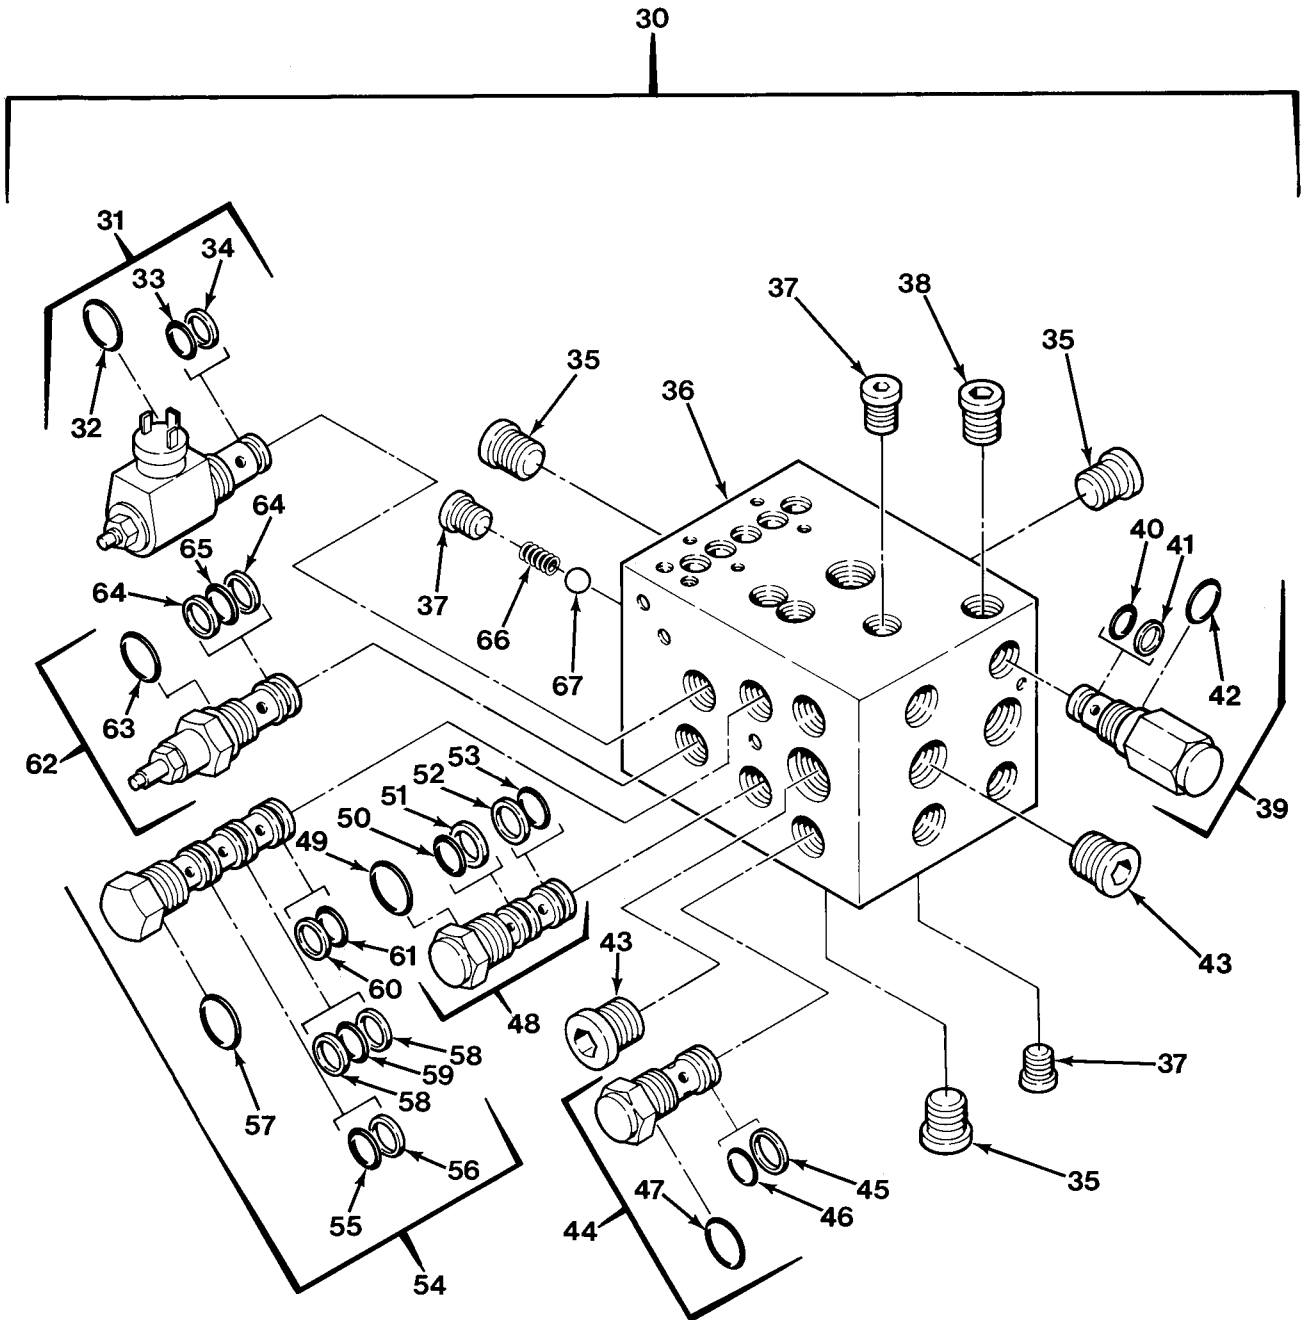

FIG.410 HEAVY DUTY WINCH MANIFOLD -M984A1 (SHEET 1 OF 3)