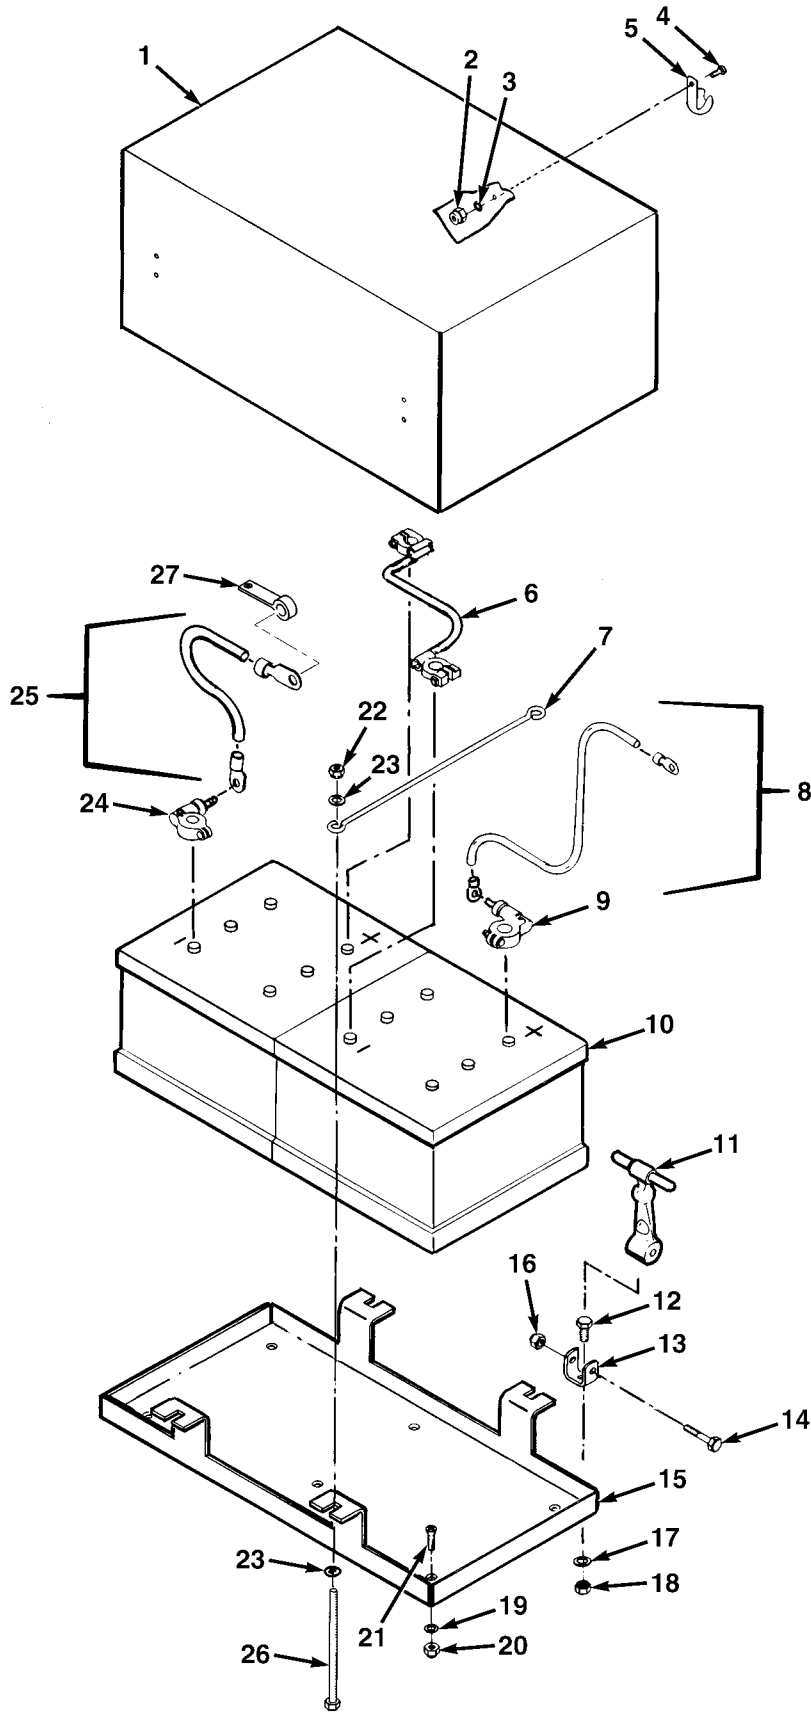

END OF FIGURE

FIG.427 ARCTIC BATTERY INSTALLATION

SECTION II			TM 9-2320-279-24P, C02		
(1)	(2)	(3)	(4)	(5)	(6)
ITEM	SMR		PART		
NO	CODE	CAGEC	NUMBER	DESCRIPTION AND USABLE ON CODES(UOC)	QTY
GROUP 3303 WINTERIZATION KITS					
FIG.427 ARCTIC BATTERY INSTALLATION					
1	PFOZZ	45152	1497390W	COVER,BATTERY BOX	1
2	PAOZZ	72962	SN-104-NM-22	NUT,SELF-LOCKING,HE	6
3	PAOZZ	88044	AN970-3	WASHER,FLAT	6
4	PAOZZ	96906	MS35206-263	SCREW,MACHINE	6
5	PAOZZ	74687	028-561	HOOK,SUPPORT	3
6	PAOZZ	45152	1383550	CABLE	1
7	PFOZZ	45152	1372010	RETAINER,BATTERY	2
8	MOOOO	45152	35633AX60U	CABLE,60 INCH MAKE FROM WIRE, P/N	1
				1262HX	
9	PFOZZ	96906	MS75004-1	.TERMINAL,LUG	2
10	PAOFA	04055	6TLFP	BATTERY,STORAGE	2
11	XDOZZ	64386	67D794	LATCH,HOOD,VEHICULA	3
12	PAOZZ	45152	1367HX1	SCREW,CAP,HEXAGON H	2
13	PAOZZ	64386	277-A-80-1	STRAP,RETAINING	3
14	PAOZZ	45152	1849HX1	BOLT,MACHINE	3
15	PFOZZ	45152	1372000	TRAY,BATTERY	1
16	PAOZZ	45152	114357A	NUT,SELF-LOCKING,HE	3
17	PAOZZ	45152	354AX	WASHER,LOCK	2
18	PAOZZ	45152	369AX1	NUT,PLAIN,HEXAGON	2
19	PAOZZ	96906	MS27183-10	WASHER,FLAT	6
20	PAOZZ	72962	21NE-040	NUT,SELF-LOCKING,HE	6
21	PAOZZ	45152	59027AX	SCREW,MACHINE	6
22	PAOZZ	72962	21NE-066	NUT,SELF-LOCKING,HE	4
23	PAOZZ	96906	MS27183-14	WASHER,FLAT	8
24	PFOZA	96906	MS75004-2	TERMINAL,LUG	2
25	MOOOO	45152	61340AX48U	CABLE,48 INCH MAKE FROM WIRE, P/N	1
				1262HX	
26	PAOZZ	45152	110995A	SCREW,CAP,HEXAGON H	4
* 27	PAOZZ	84971	TA720S24	CLAMP,LOOP	1