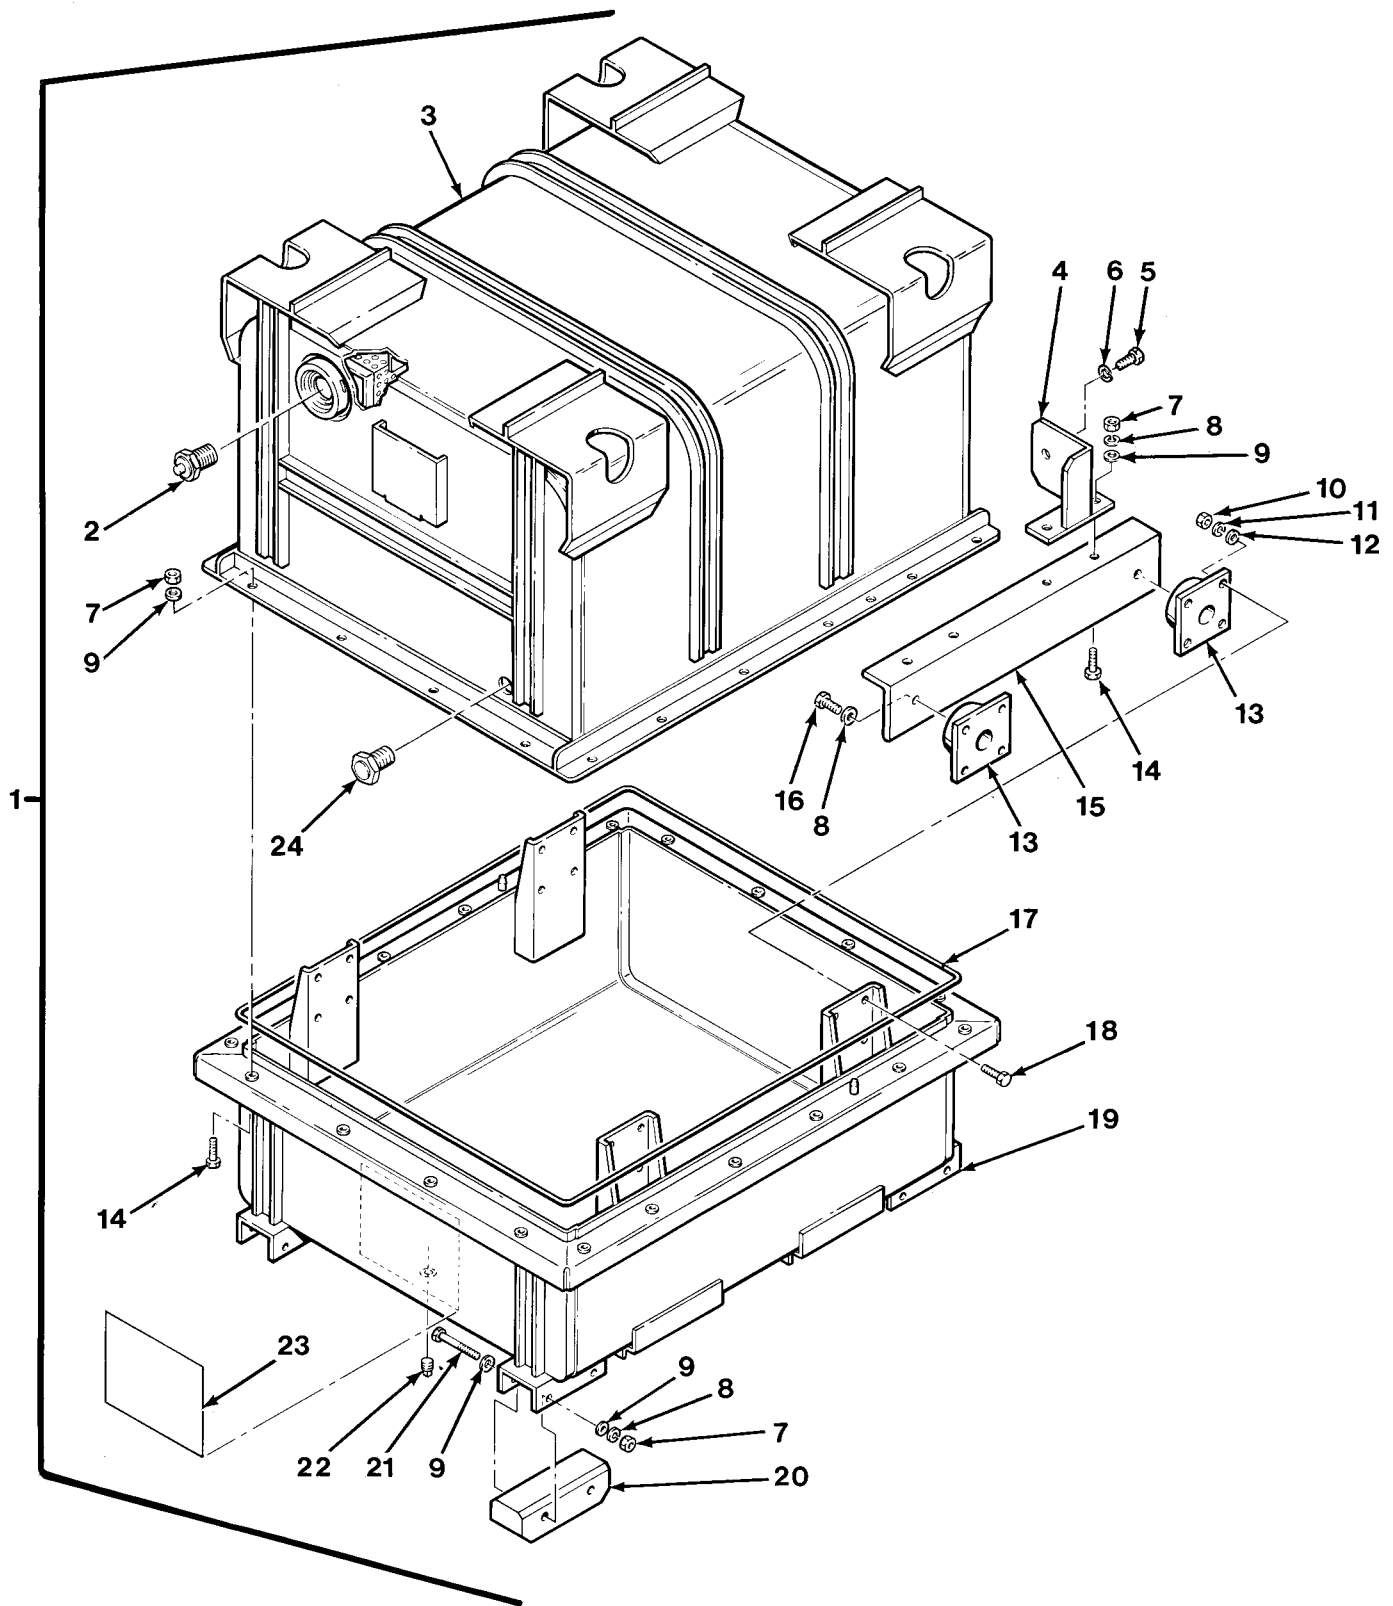

FIG.423 TRANSFER CASE SHIPPING CONTAINER

SECTION II

TM 9-2320-279-24P

(1) ITEM NO	(2) SMR CODE	(3) CAGEC CAGEC	(4) PART NUMBER	(5) DESCRIPTION AND USABLE ON CODES(UOC)	(6) QTY
GROUP 3301 REUSABLE SHIPPING CONTAINERS					
FIG.423 TRANSFER CASE SHIPPING CONTAINER					
1	PAFFF	33873	51178-2-001	SHIPPING AND STORAG	1
2	PAFZZ	08992	TA330-10-10-R	.VALVE,BREATHER	1
3	PAFZZ	33873	51178-2-003	.CONTAINER,UPPER SEC	1
4	PAFZZ	33873	51178-2-005	.SUPPORT,SHIPPING AN	4
5	PAFZZ	80204	B1821BH050C450N	.SCREW,CAP,HEXAGON H	8
6	PAFZZ	96906	MS35338-50	.WASHER,LOCK	8
7	PAOZZ	96906	MS51967-14	.NUT,PLAIN,HEXAGON	36
8	PAFZZ	96906	MS35338-48	.WASHER,LOCK	20
9	PAFZZ	96906	MS27183-18	.WASHER,FLAT	44
10	PAFZZ	96906	MS51967-5	.NUT,PLAIN,HEXAGON	16
11	PAFZZ	96906	MS35338-45	.WASHER,LOCK	16
12	PAFZZ	96906	MS27183-12	.WASHER,FLAT	16
13	PAFZZ	33873	51178-1-105	.SUPPORT,SHIPPING AN	4
14	PAFZZ	80204	B1821BH050C150N	.SCREW,CAP,HEXAGON H	28
15	PAFZZ	33873	51178-2-102	.SUPPORT,SHIPPING AN	2
16	PAFZZ	96906	MS90727-108	.SCREW,CAP,HEXAGON H	4
17	PAFZZ	33873	51178-2-100	.SEAL,NONMETALLIC RO	1
18	PAFZZ	96906	MS90725-34	.BOLT,MACHINE	16
19	PAFZZ	33873	51178-2-002	.CONTAINER,LOWER SEC	1
20	PAFZZ	33873	51178-1-101	.SKID,PLATFORM	4
21	PAFZZ	80204	B1821BH050C500N	.SCREW,CAP,HEXAGON H	8
22	PAFZZ	96906	MS20913-6S	.PLUG,PIPE	1
23	PAFZZ	33873	51178-2-101	.MARKER,IDENTIFICATI	1
24	PAFZZ	19207	10906697	.INDICATOR,HUMIDITY	1

END OF FIGURE