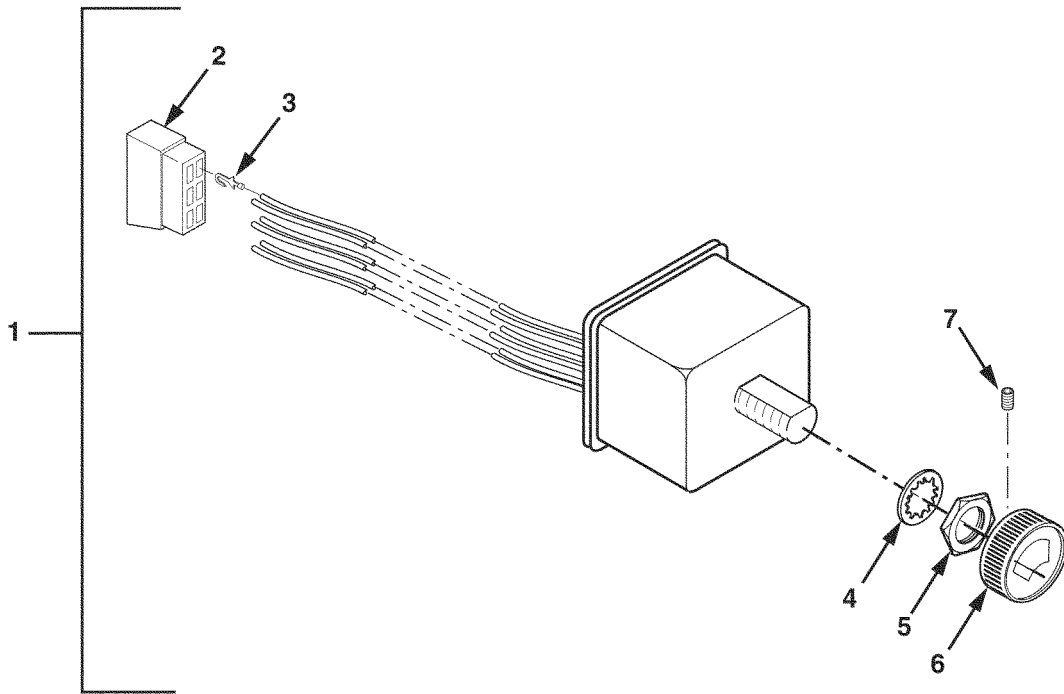

END OF FIGURE

FIG.388A WIPER CONTROL VALVE, ELECTRIC

SECTION II

TM 9-2320-279-24P, C03

(1) ITEM NO	(2) SMR CODE	(3) CAGEC CAGEC	(4) PART NUMBER	(5) DESCRIPTION AND USABLE ON CODES(UOC)	(6) QTY
GROUP 2202 ACCESSORY ITEMS					
FIG.388A WIPER CONTROL VALVE, ELECTRIC					
1	PAOOO	13445	75602-10	SWITCH,ROTARY,ELECTRIC	1
2	PAOZZ	1JB11	2977042	.CONNECTOR,BODY,PLUG	1
3	PAOZZ	77060	2962987	.TERMINAL,QUICK DISCONNECT	6
4	PAOZZ	96906	MS35333-43	.LOCKWASHER	1
5	PAOZZ	13445	8334	.NUT,HEX,PLAIN	1
6	PAOZZ	13445	64184-504	.KNOB	1
7	PAOZZ	13445	8201	.SCREW,SET	1