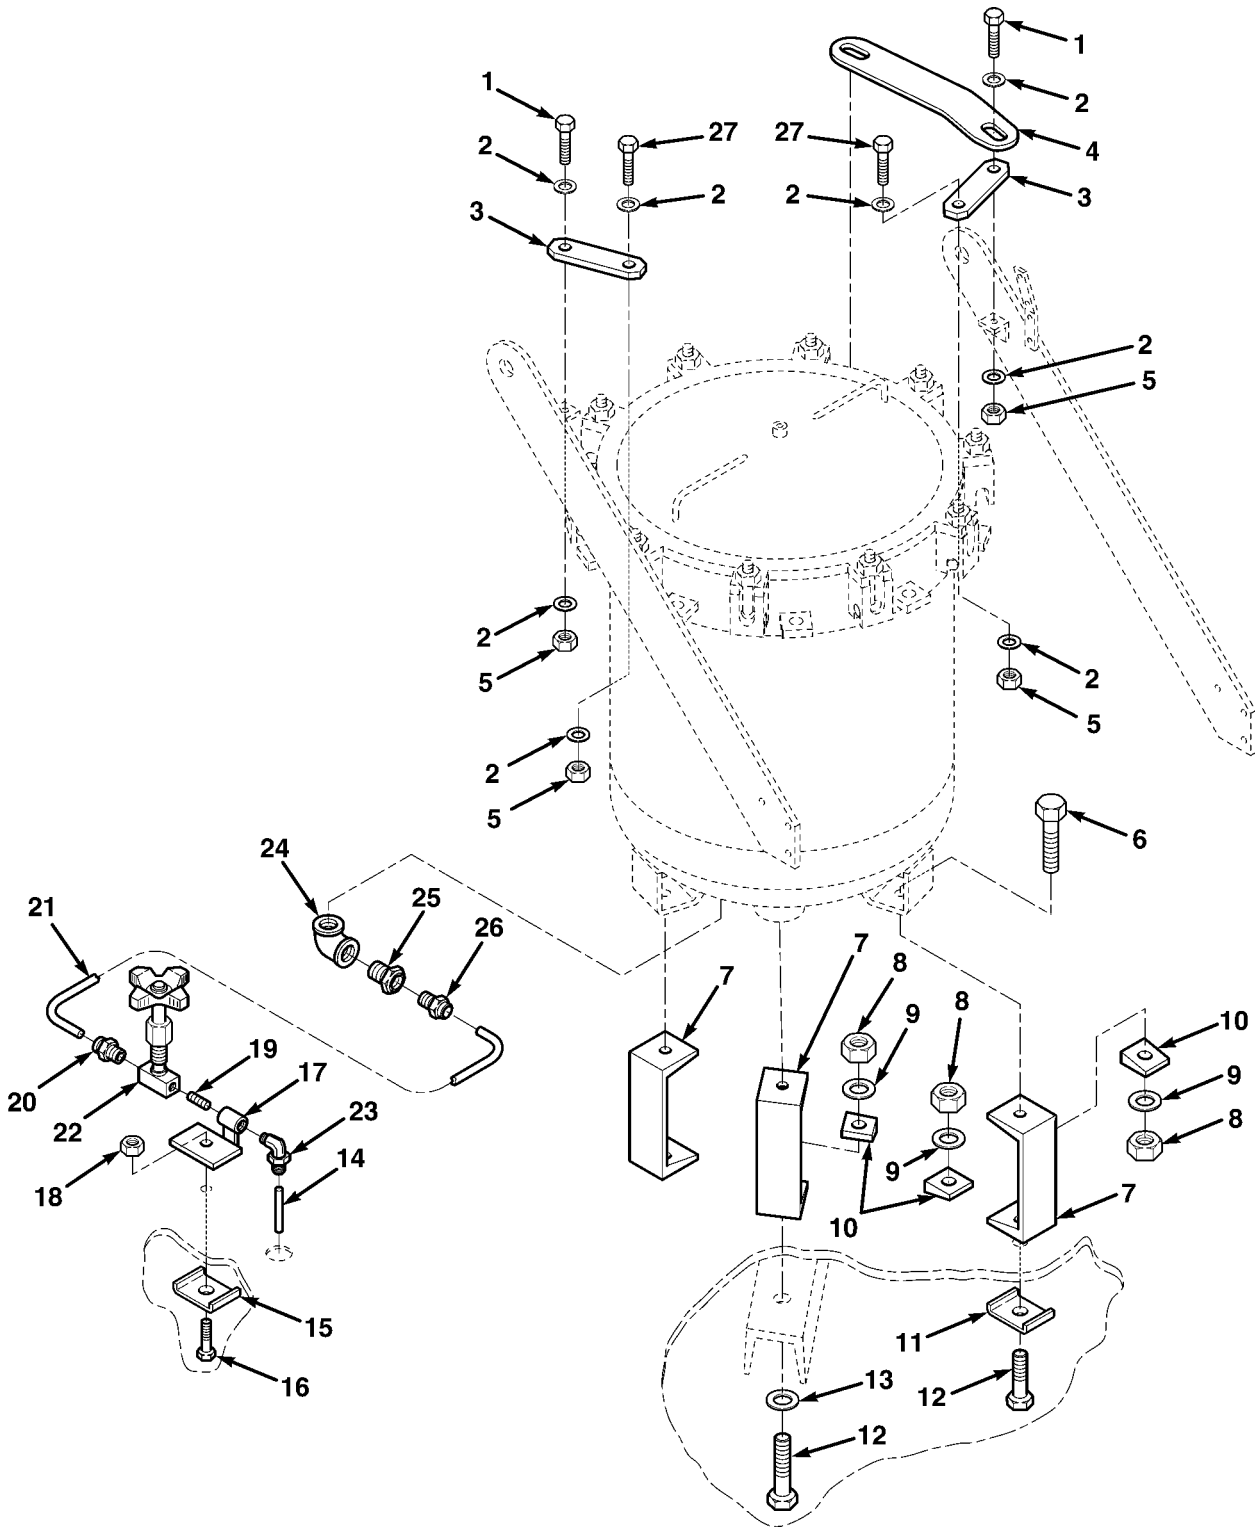

END OF FIGURE

FIG.437 FILTER-SEPARATOR INSTALLATION - M978

SECTION II

TM 9-2320-279-24P, C1

(1) ITEM NO	(2) SMR CODE	(3) CAGEC CAGEC	(4) PART NUMBER	(5) DESCRIPTION AND USABLE ON CODES(UOC)	(6) QTY
				GROUP 56 FILTERS, SEPARATORS, AND PURIFIERS GROUP 5600 FUEL, WATER AIR, FILTER/SEPARATION OR PURIFIER ASSEMBLY FIG.437 FILTER-SEPARATOR INSTALLATION - M978	
1	PAOZZ	80204	B1821BH063C175N	SCREW,CAP,HEXAGON H	2
				UOC:H02,H07	
*	2	PAOZZ	96906 MS27183-2	WASHER,FLAT	4
				UOC:H02,H07	
*	3	PAOZZ	45152 2249020	PLATE,MENDING	2
				UOC:H02,H07	
*	4	PAOZZ	45152 2247040	BRACKET,MOUNTING	1
				UOC:H02,H07	
*	5	PAOZZ	96906 MS51922-49	NUT,SELF-LOCKING,HE	2
				UOC:H02,H07	
*	6	XAOZZ	80204 B1821BH050C200N	SCREW,CAP,HEXAGON H	3
				UOC:H02,H07	
*	7	PFOZZ	17566 45B003	STAND,FILTER SEPARA	3
				UOC:H02,H07	
*	8	PAOZZ	96906 MS51922-33	NUT,SELF-LOCKING,HE	6
				UOC:H02,H07	
*	9	PAOZZ	96906 MS35338-48	WASHER,LOCK	6
				UOC:H02,H07	
*	10	PAOZZ	17566 45A115-P39	WASHER,BEVEL	6
				UOC:H02,H07	
*	11	PAOZZ	17566 45A110-P4	BRACKET,MOUNTING	2
				UOC:H02,H07	
*	12	PAOZZ	96906 MS51095-420	SCREW,CAP,HEXAGON H	3
				UOC:H02,H07	
*	13	PAOZZ	96906 MS27183-18	WASHER,FLAT	1
				UOC:H02,H07	
*	14	MOOZZ	17566 45A230-P5	TUBE,METALLIC MAKE FROM HOSE, P/N	1
				2575-4	
				UOC:H02,H07	
*	15	PAOZZ	17566 45A110-P1	PLATE,MENDING	1
				UOC:H02,H07	
*	16	PAOZZ	80204 B1821BH038C200N	SCREW,CAP,HEXAGON H	1
				UOC:H02,H07	
*	17	PAOZZ	17566 45A230-P7	COUPLING,PIPE	1
				UOC:H02,H07	
*	18	PAOZZ	96906 MS51922-17	NUT,SELF-LOCKING,HE	1
				UOC:H02,H07	
*	19	PAOZZ	96906 MS51846-1	NIPPLE,PIPE	1
				UOC:H02,H07	
*	20	PAOZZ	17566 45A216-P2	REDUCER,PIPE	1
				UOC:H02,H07	