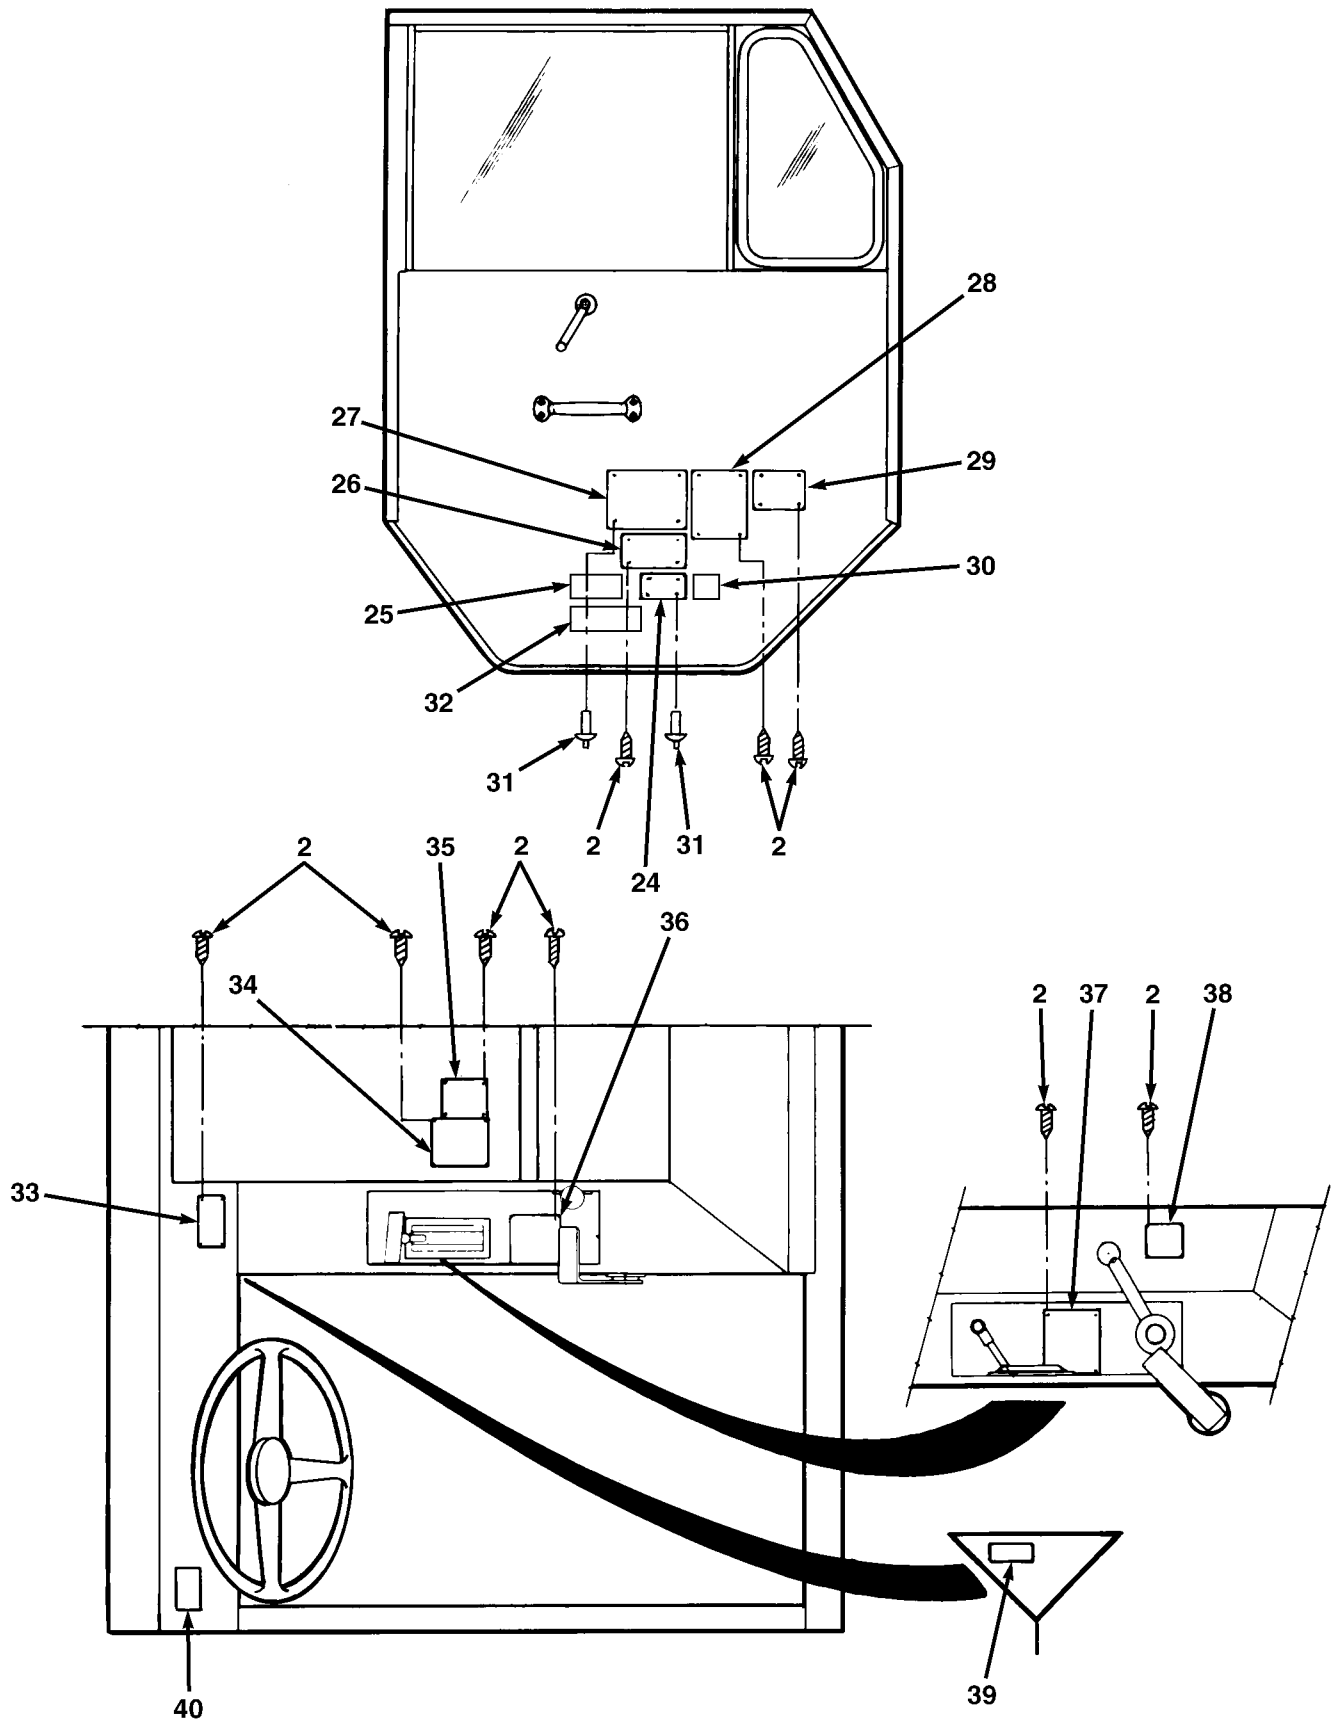

FIG.401 DATA PLATES (SHEET 1 OF 7)

FIG.401 DATA PLATES (SHEET 2 OF 7)