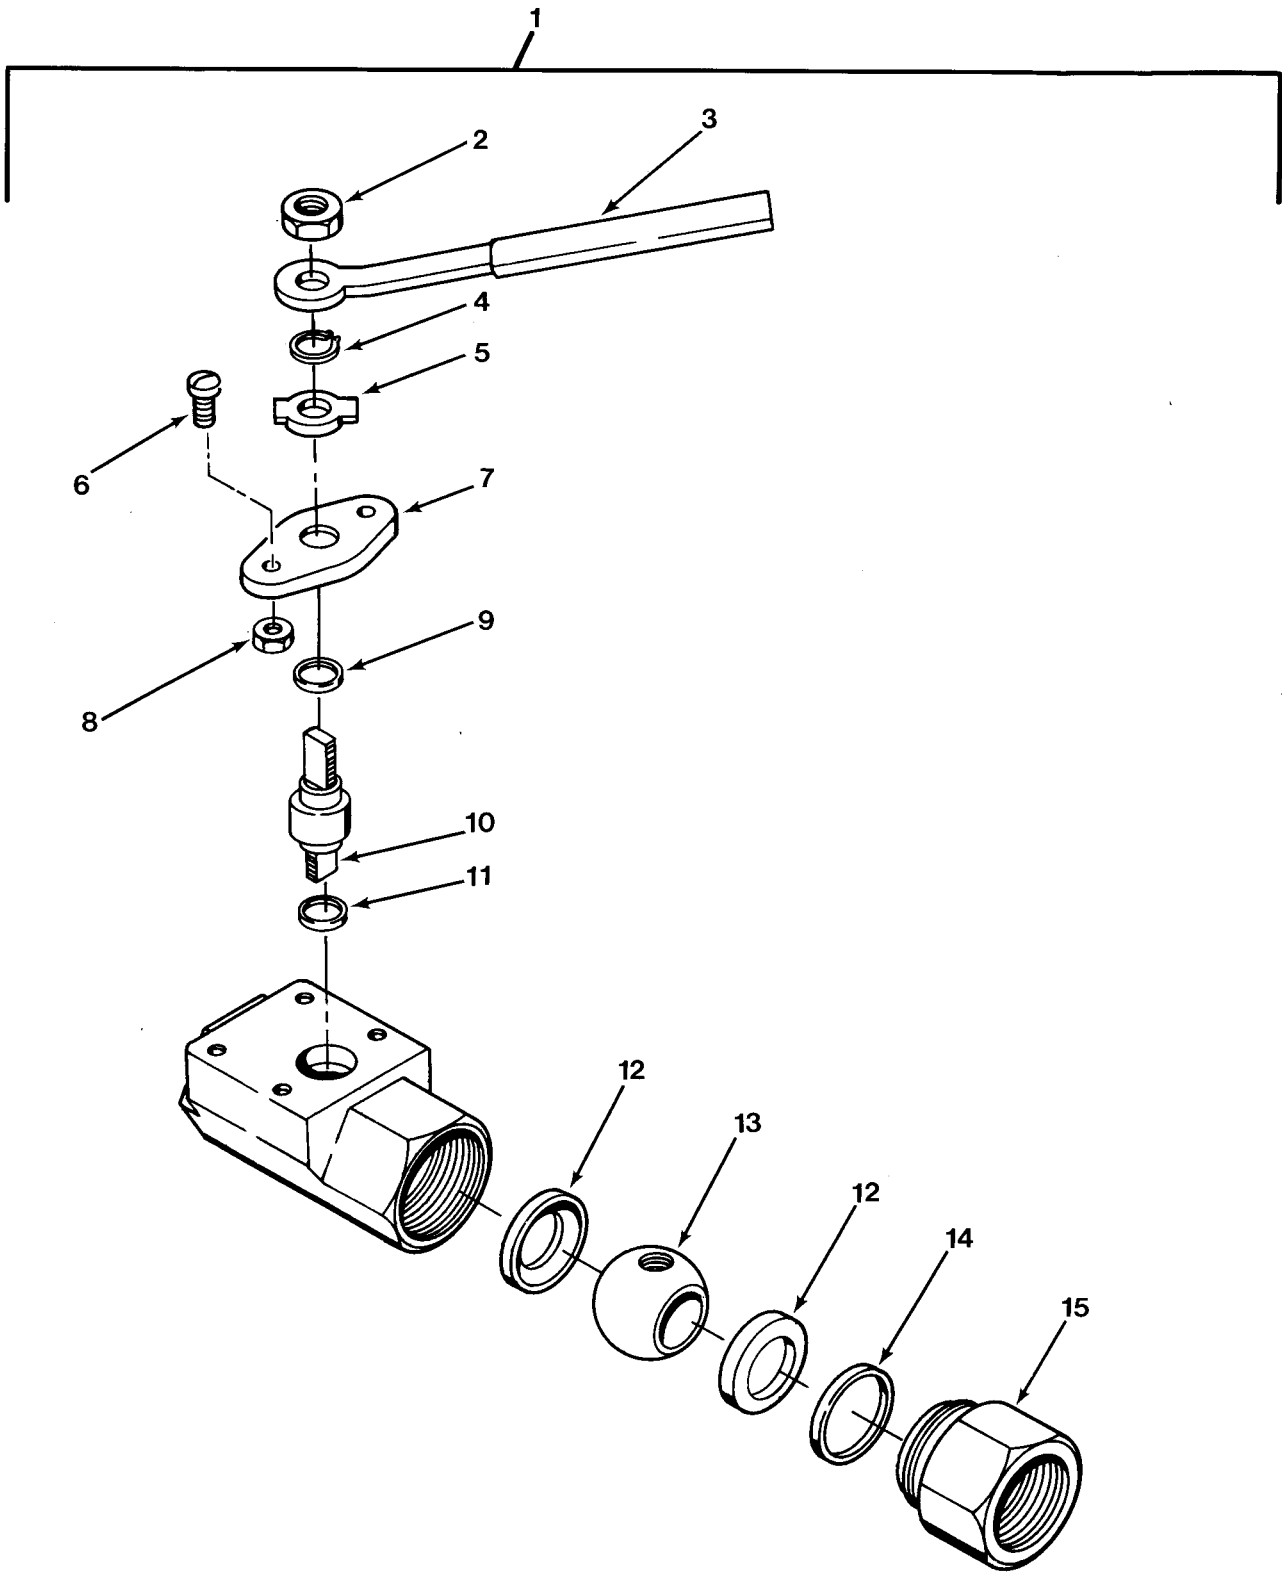

FIG.463 V12 BOTTOM LOAD PRECHECK VALVE/SAMPLING PROBE VALVE