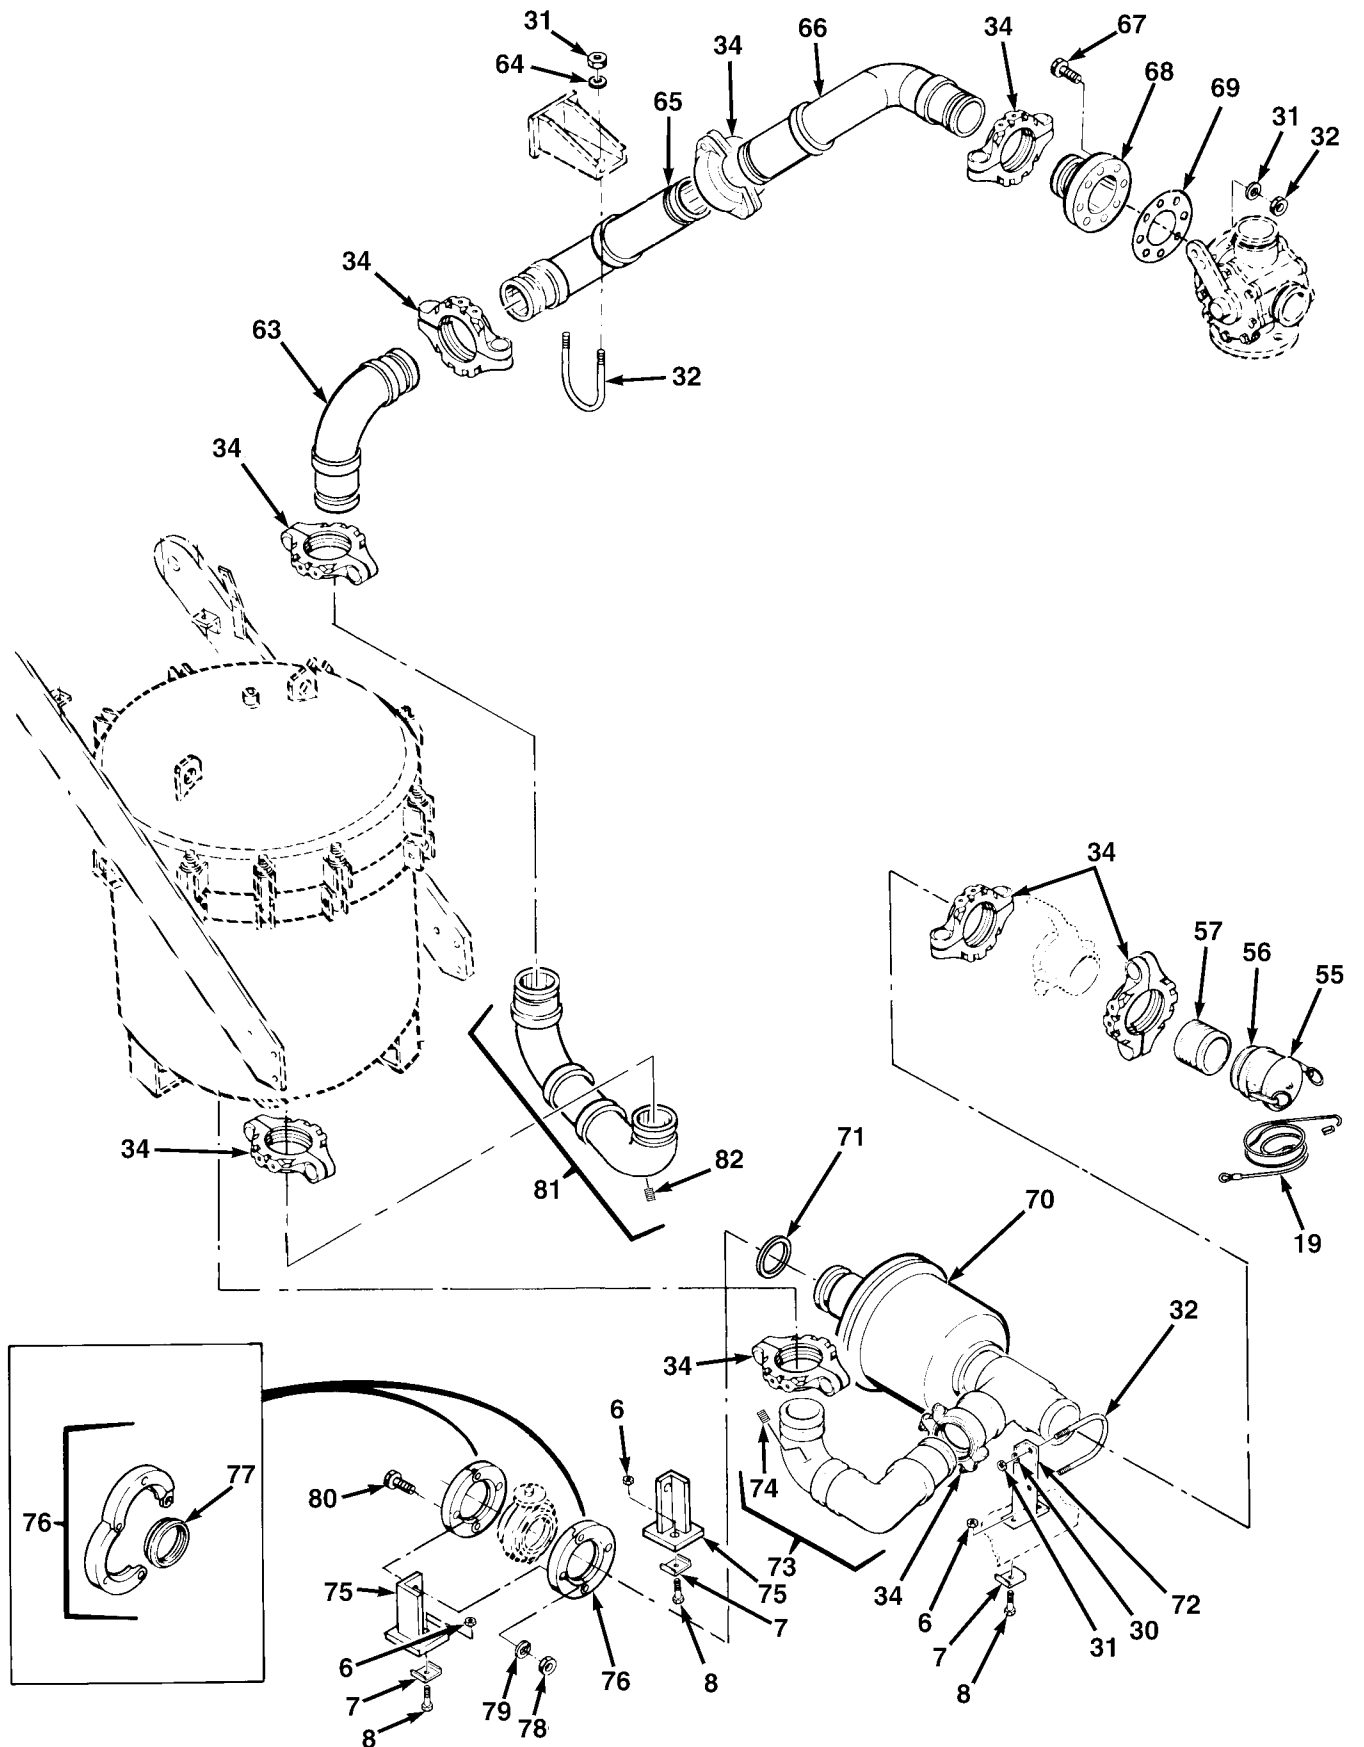

FIG.449 MODULE PIPING INSTALLATION (SHEET 2 OF 6)

FIG.449 MODULE PIPING INSTALLATION (SHEET 3 OF 6)