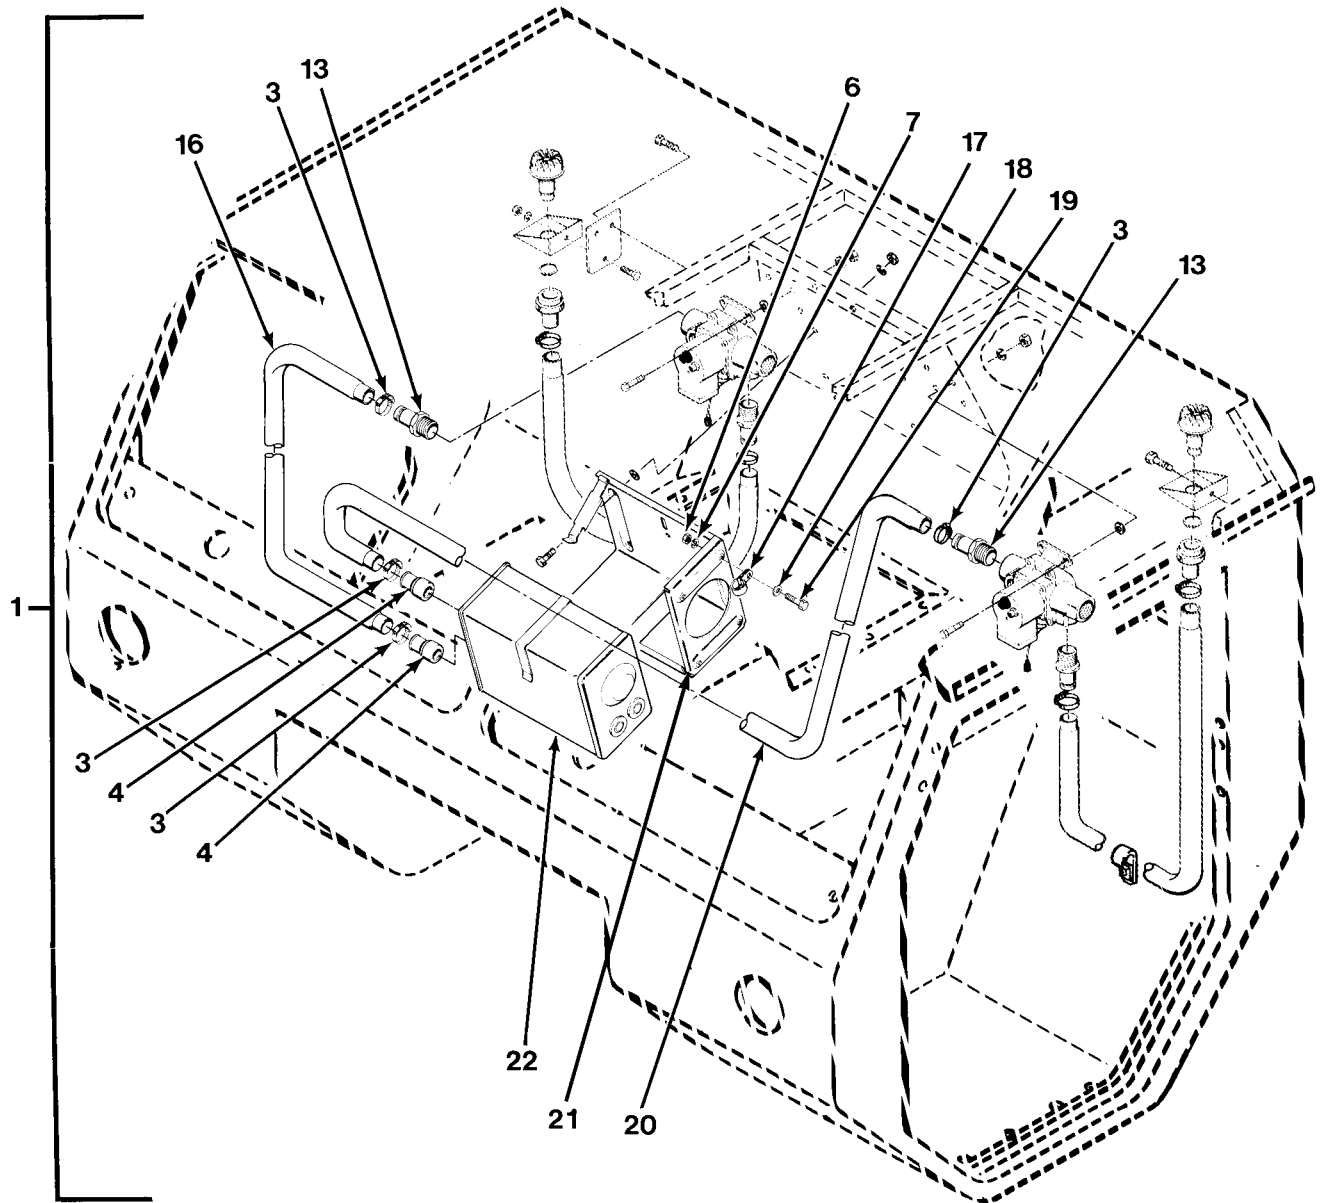

FIG.471 GAS PARTICULATE FILTER UNIT INSTALLATION (SHEET 1 OF 3)