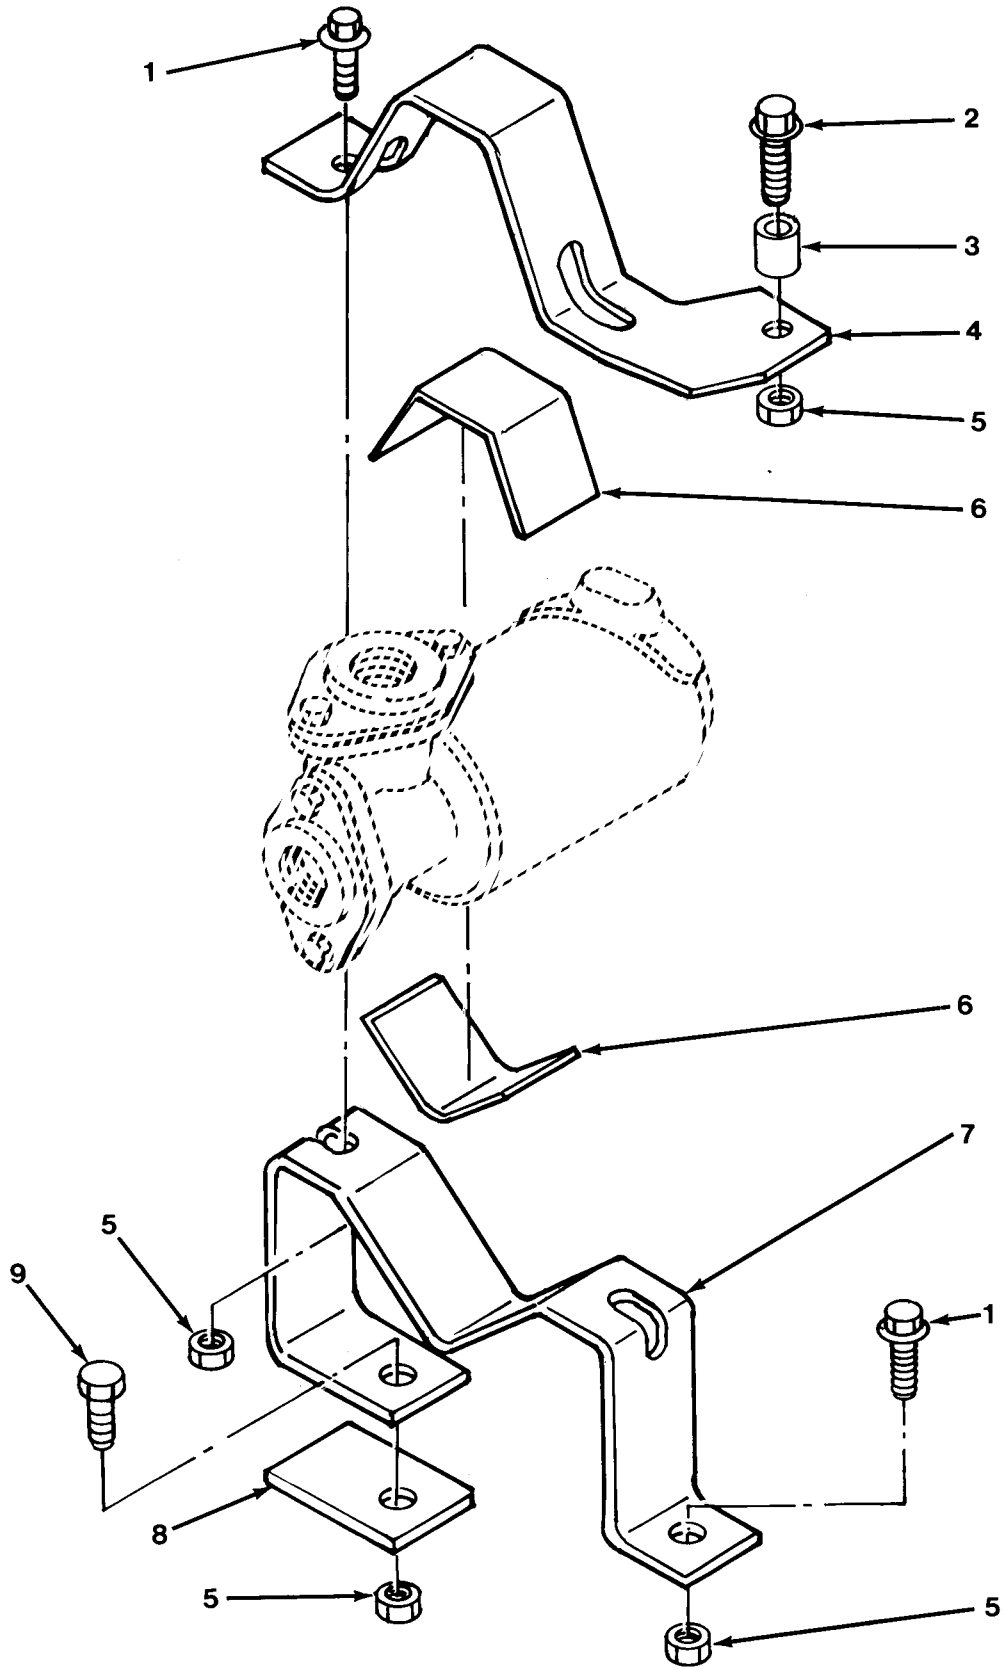

END OF FIGURE

FIG.430 ARCTIC KIT WATER PUMP MOUNTING

SECTION II			TM 9-2320-279-24P		
(1)	(2)	(3)	(4)	(5)	(6)
ITEM NO	SMR CODE	CAGEC	PART NUMBER	DESCRIPTION AND USABLE ON CODES(UOC)	QTY
GROUP 3303 WINTERIZATION KITS					
FIG.430 ARCTIC KIT WATER PUMP					
MOUNTING					
1	PAOZZ	45152	1614120	BOLT,MACHINE	3
2	PAOZZ	45152	1754300	SCREW,CAP,HEXAGON H	1
3	PAOZZ	45152	124658A	SPACER	1
4	PAOZZ	45152	1838450	BRACKET,MULTIPLE AN	1
5	PAOZZ	45152	1437220	NUT,SELF-LOCKING,EX	1
6	MOOZZ	45152	4TC4	RUBBER,FLAT MAKE FROM RUBBER P/N	2
				70-17-30	
7	PAOZZ	45152	1838440	BRACKET,MULTIPLE AN	1
8	PAOZZ	45152	28636AX	PLATE,MOUNTING	1
9	PAOZZ	45152	1680530	BOLT,MACHINE	1