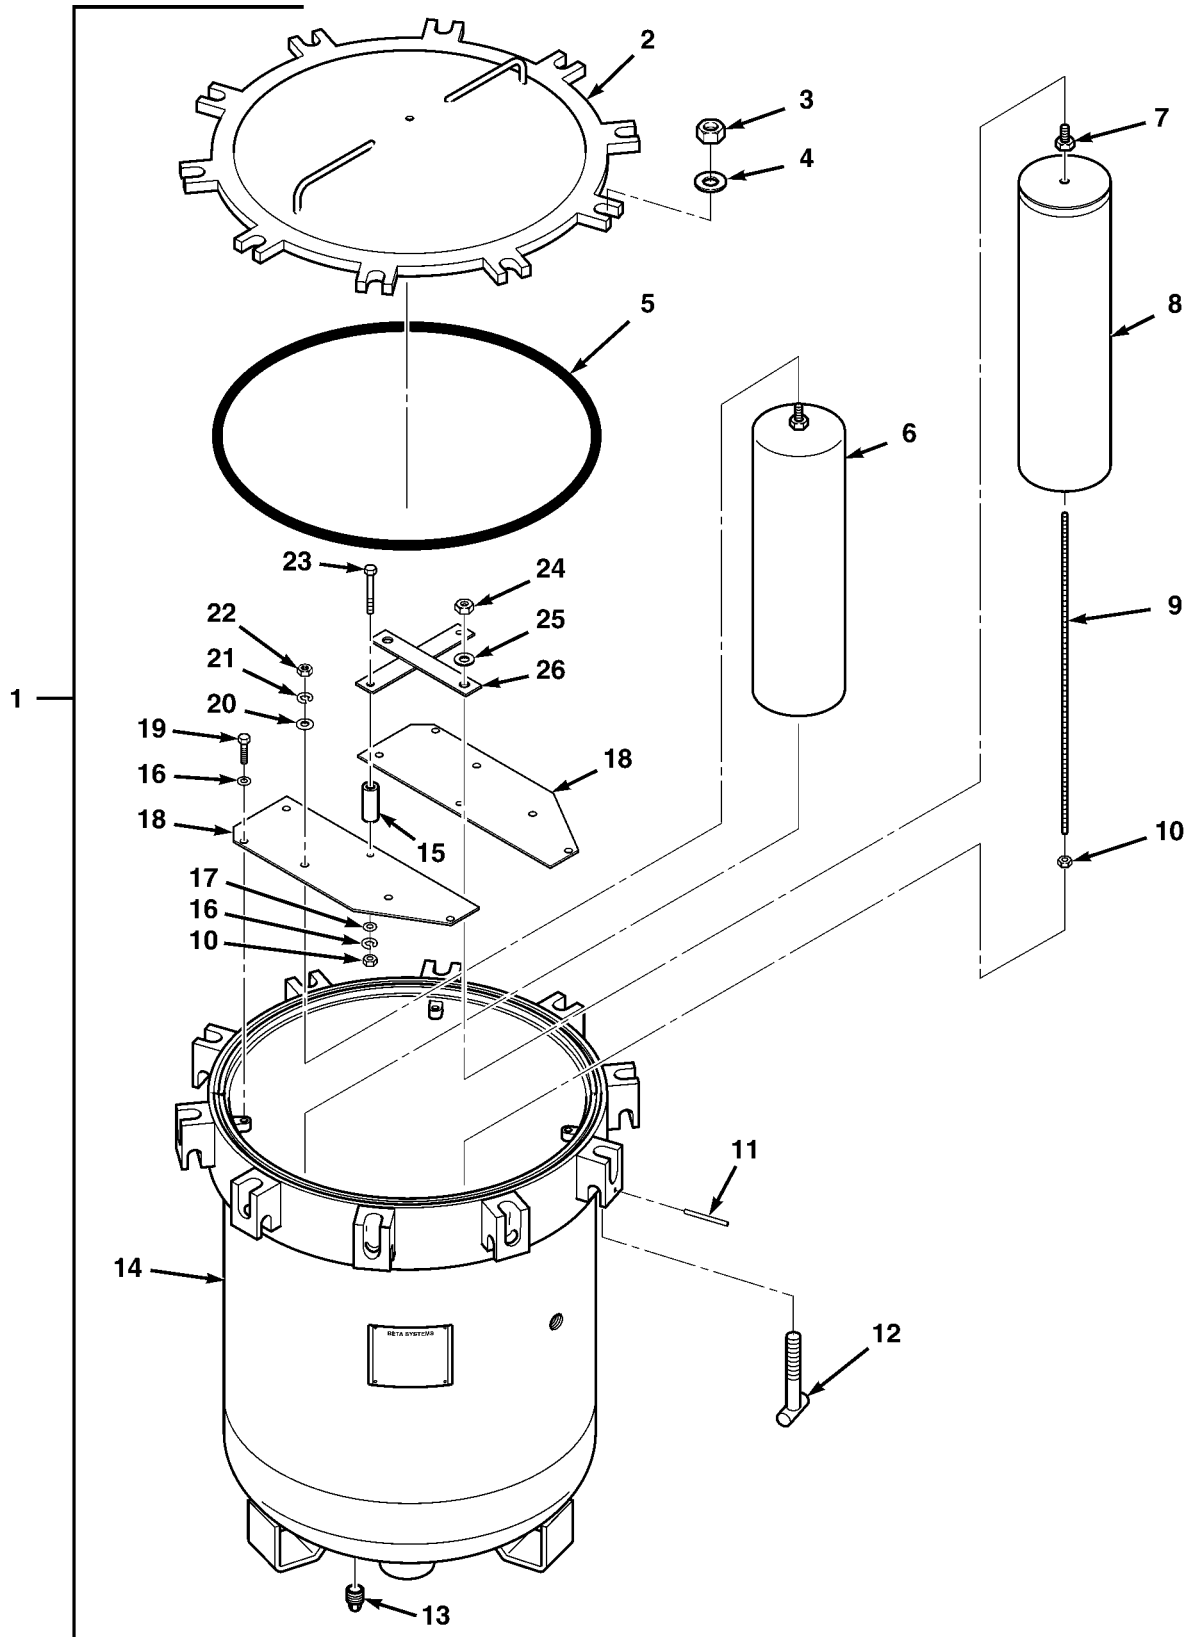

FIG. 439 FILTER-SEPARATOR ASSEMBLY - M978