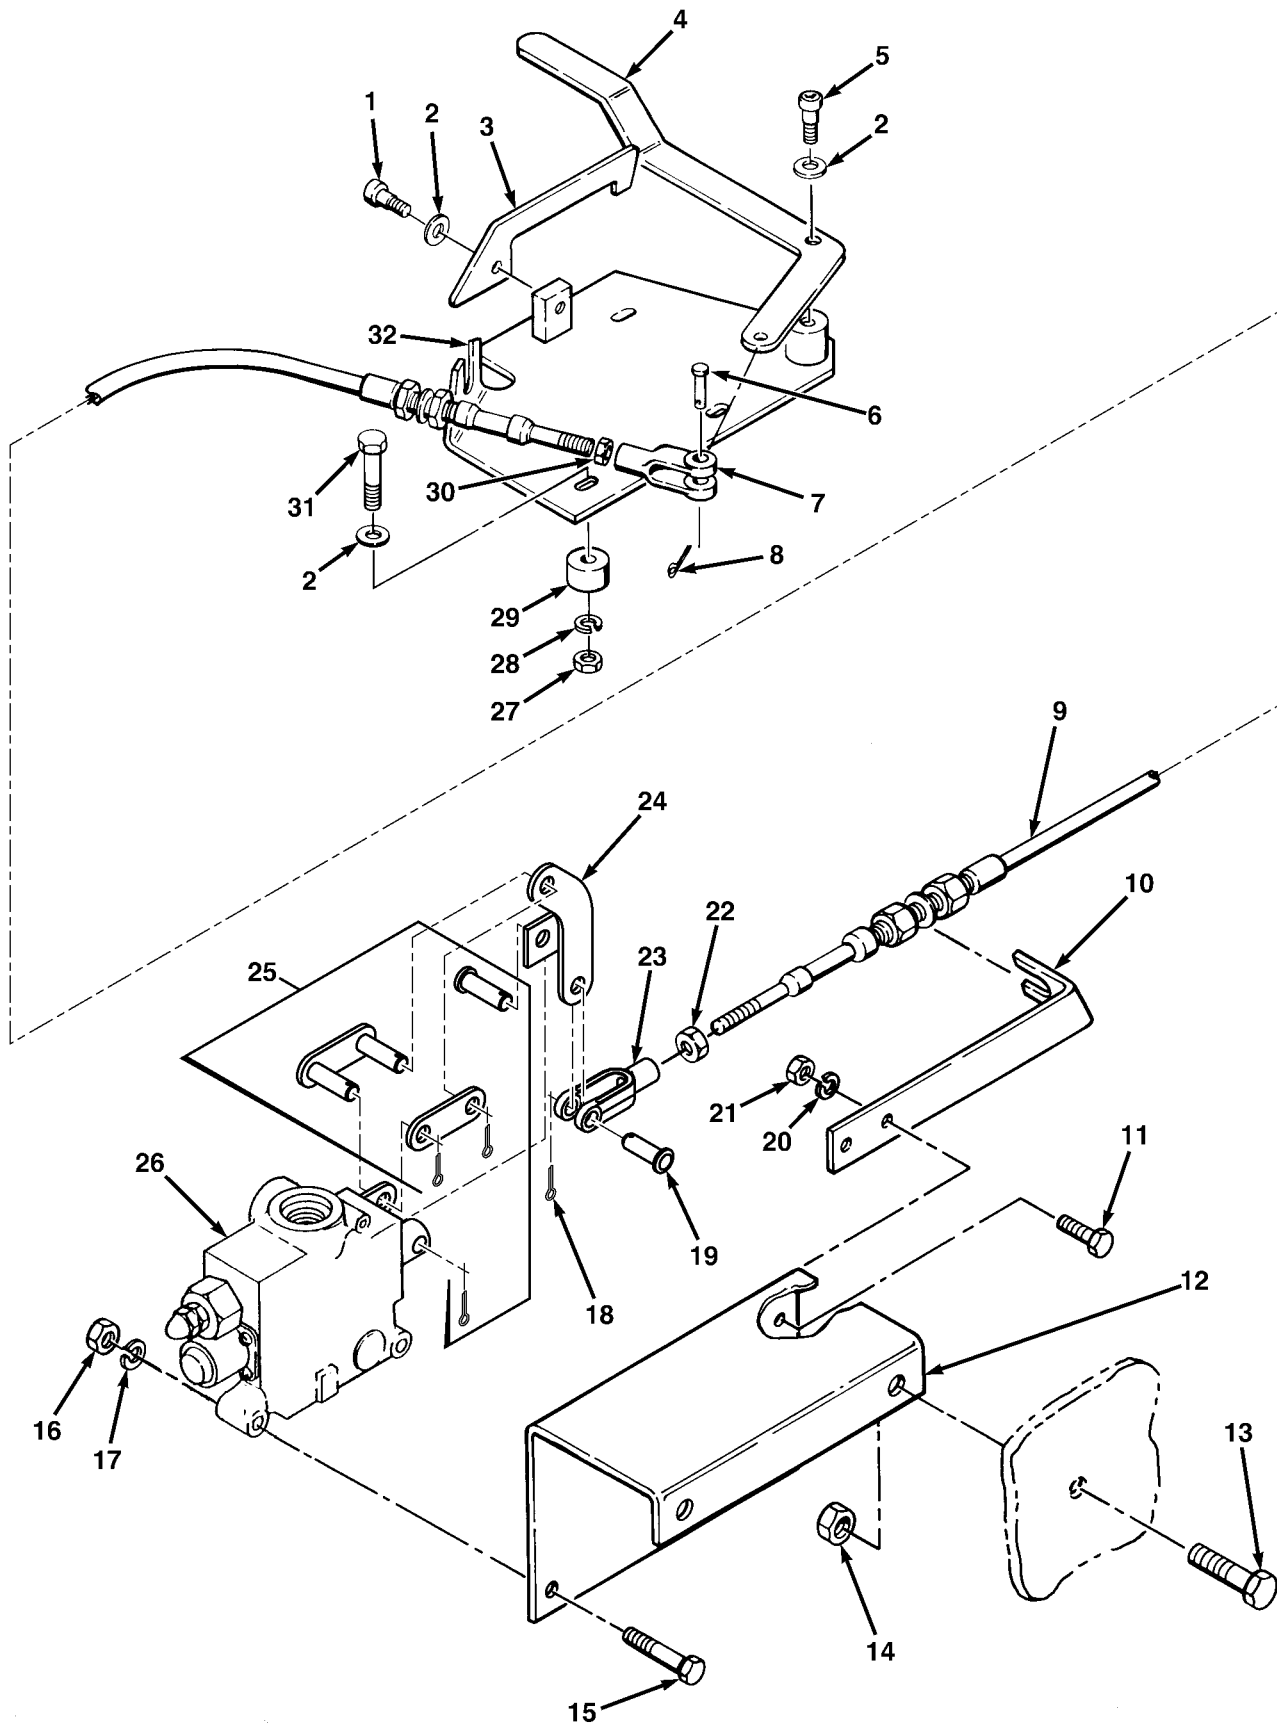

END OF FIGURE

FIG.409 PRIMARY PUMP HYDRAULIC MOTOR CONTROL VALVE MOUNTING - M978

SECTION II				TM 9-2320-279-24P, C02	(6)
(1)	(2)	(3)	(4)	(5)	(6)
ITEM NO	SMR CODE	CAGEC	PART NUMBER	DESCRIPTION AND USABLE ON CODES(UOC)	QTY
GROUP 2402 MANIFOLD AND/OR CONTROL VALVES					
FIG.409 PRIMARY PUMP HYDRAULIC MOTOR CONTROL VALVE MOUNTING - M978					
1	PAOZZ	96906	MS51975-16	SCREW, SHOULDER	1
				UOC:H02,H07	
2	PAOZZ	96906	MS27183-14	WASHER, FLAT	7
				UOC:H02,H07	
3	PAOZZ	45152	1352050	LEVER, LOCK-RELEASE	1
				UOC:H02,H07	
4	PAOZZ	45152	1352020W	LEVER, MANUAL CONTRO	1
				UOC:H02,H07	
5	PAOZZ	96906	MS51975-18	SCREW, SHOULDER	1
				UOC:H02,H07	
6	PAOZZ	96906	MS35810-2	PIN, STRAIGHT, HEADED	1
				UOC:H02,H07	
7	PAOZZ	96906	MS35812-2	CLEVIS, ROD END	1
				UOC:H02,H07	
8	PAOZZ	96906	MS24665-134	PIN, COTTER	1
				UOC:H02,H07	
9	PAOZZ	06970	772L-TT2-121	CONTROL ASSEMBLY, PU	1
				UOC:H02,H07	
10	PAOZZ	45152	1342800	BRACKET, EYE, NONROTA	1
				UOC:H02,H07	
11	PAOZZ	96906	MS90725-34	BOLT, MACHINE	2
				UOC:H02,H07	
12	PAOZZ	45152	1637290	BRACKET, DOUBLE ANGL USE WITH VALVE ...	1
				P/N 134283	
				UOC:H02,H07	
13	XDOZZ	52167	WH0618TB	SCREW, CAP, HEXAGON H	2
				UOC:H02,H07	
14	PAOZZ	45152	110310A	NUT, SELF-LOCKING, EX	2
				UOC:H02,H07	
15	PAOZZ	96906	MS90725-67	SCREW, CAP, HEXAGON H	3
				UOC:H02,H07	
* 16	PAOZZ	96906	MS35690-604	NUT, PLAIN, HEXAGON	3
				UOC:H02,H07	
* 17	PAOZZ	96906	MS35338-46	WASHER, LOCK	3
				UOC:H02,H07	
* 18	PAOZZ	96906	MS24665-134	PIN, COTTER USE WITH VALVE P/N 134283 .	1
				UOC:H02,H07	
* 19	PAOZZ	96906	MS35810-2	PIN, STRAIGHT, HEADED USE WITH VALVE ...	1
				134283	
				UOC:H02,H07	
* 20	PAOZZ	45152	354AX	WASHER, LOCK	2
				UOC:H02,H07	
* 21	PAOZZ	45152	369AX1	NUT, PLAIN, HEXAGON	2
				UOC:H02,H07	
* 22	PAOZZ	45152	378AX1	NUT, PLAIN, HEXAGON	1
				UOC:H02,H07	