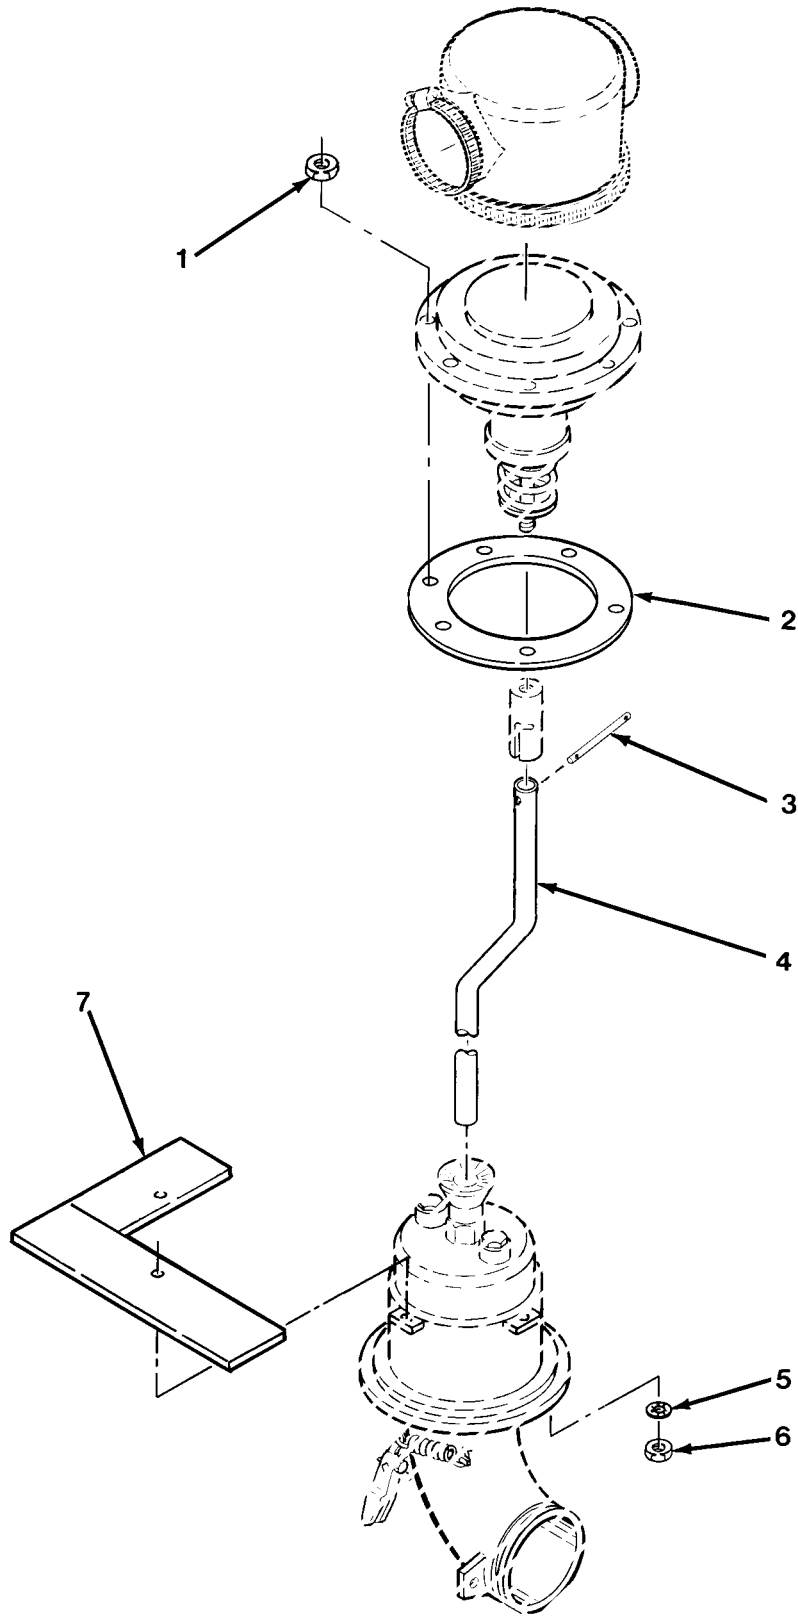

FIG.455 V10 BOTTOM LOAD INSTALLATION