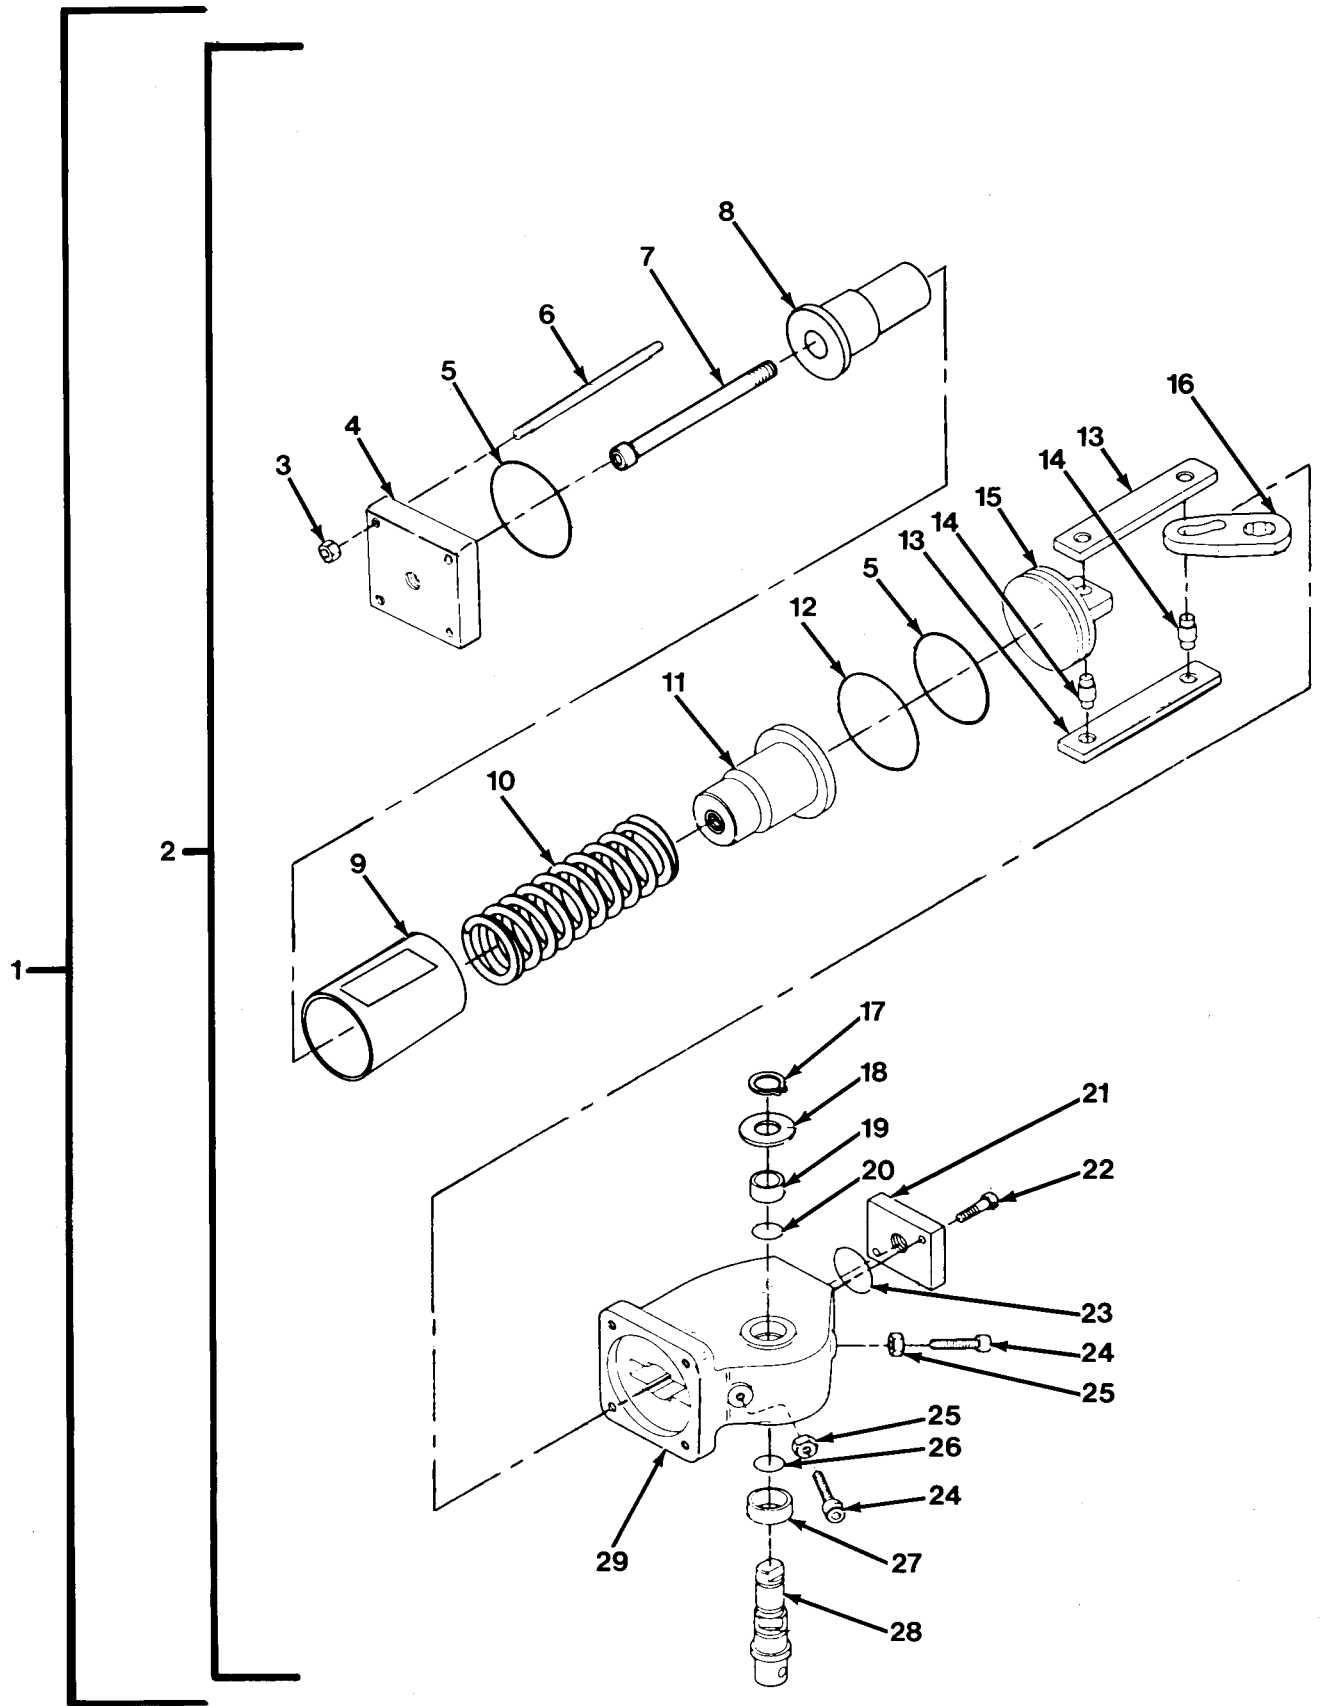

END OF FIGURE

FIG.467 V5 AIR ACTUATED FLOW VALVE (SHEET 1 OF 2)

FIG.467 V5 AIR ACTUATED FLOW VALVE (SHEET 2 OF 2)

SECTION II

TM 9-2320-279-24P

(1) ITEM NO	(2) SMR CODE	(3) CAGEC CAGEC	(4) PART NUMBER	(5) DESCRIPTION AND USABLE ON CODES(UOC)	(6) QTY
GROUP 7203 VALVE, FITTINGS, LINES FIG.467 V5 AIR ACTUATED FLOW VALVE					
1	PFOHH	17566	45A221	VALVE,BUTTERFLY	1
				UOC:H02,H07	
2	PFOHH	17566	45A221-P2	..ACTUATOR,VALVE	1
				UOC:H02,H07	
3	PAHZZ	17566	45A221-P47	..NUT,PLAIN,HEXAGON	4
				UOC:H02,H07	
4	PFHZZ	37239	395217	..CAP,LINEAR ACTUATIN	1
				UOC:H02,H07	
5	PAHZZ	17566	45A221-P49	..PACKING,PREFORMED	2
				UOC:H02,H07	
6	PFHZZ	37239	395222V2	..ROD CYLINDER CAP	4
				UOC:H02,H07	
7	PAHZZ	17566	45A221-P51	..BOLT,SHOULDER	1
				UOC:H02,H07	
8	PFHZZ	37239	309341	..SEAT,HELICAL COMPRE	1
				UOC:H02,H07	
9	PFHZZ	37239	395224	..CYLINDER,ACTUATING,	1
				UOC:H02,H07	
10	PAHZZ	37239	395227	..SPRING,HELICAL,COMP	1
				UOC:H02,H07	
11	XDFZZ	37239	309342	..SEAT,HELICAL COMPRE	1
				UOC:H02,H07	
12	PAHZZ	17566	45A221-P7	..PACKING,PREFORMED	1
				UOC:H02,H07	
13	PFHZZ	37239	395221	..BAR,GUIDE	2
				UOC:H02,H07	
14	PAHZZ	37239	395220	..PIN	2
				UOC:H02,H07	
15	PFHZZ	17566	45A221-P5	..PISTON,LINEAR ACTUA	1
				UOC:H02,H07	
16	PAHZZ	37239	395292	..CAM,CONTROL	1
				UOC:H02,H07	
17	PAHZZ	17566	45A221-P18	..RING,RETAINING	1
				UOC:H02,H07	
18	PAHZZ	37239	SS-1222V15	..WASHER,FLAT	1
				UOC:H02,H07	
19	PAHZZ	17566	45A221-P20	..BEARING,UPPER SHAFT	1
				UOC:H02,H07	
20	PAFZZ	17566	45A221-P21	..PACKING,PREFORMED	1
				UOC:H02,H07	
21	PFHZZ	37239	395213	..BODY,VALVE	1
				UOC:H02,H07	
22	PAHZZ	37239	S10875V7	..BOLT	2
				UOC:H02,H07	
23	PAHZZ	17566	45A221-P11	..PACKING,PREFORMED	1
				UOC:H02,H07	
24	PAHZZ	37239	395216V1	..SETSCREW	2
				UOC:H02,H07	