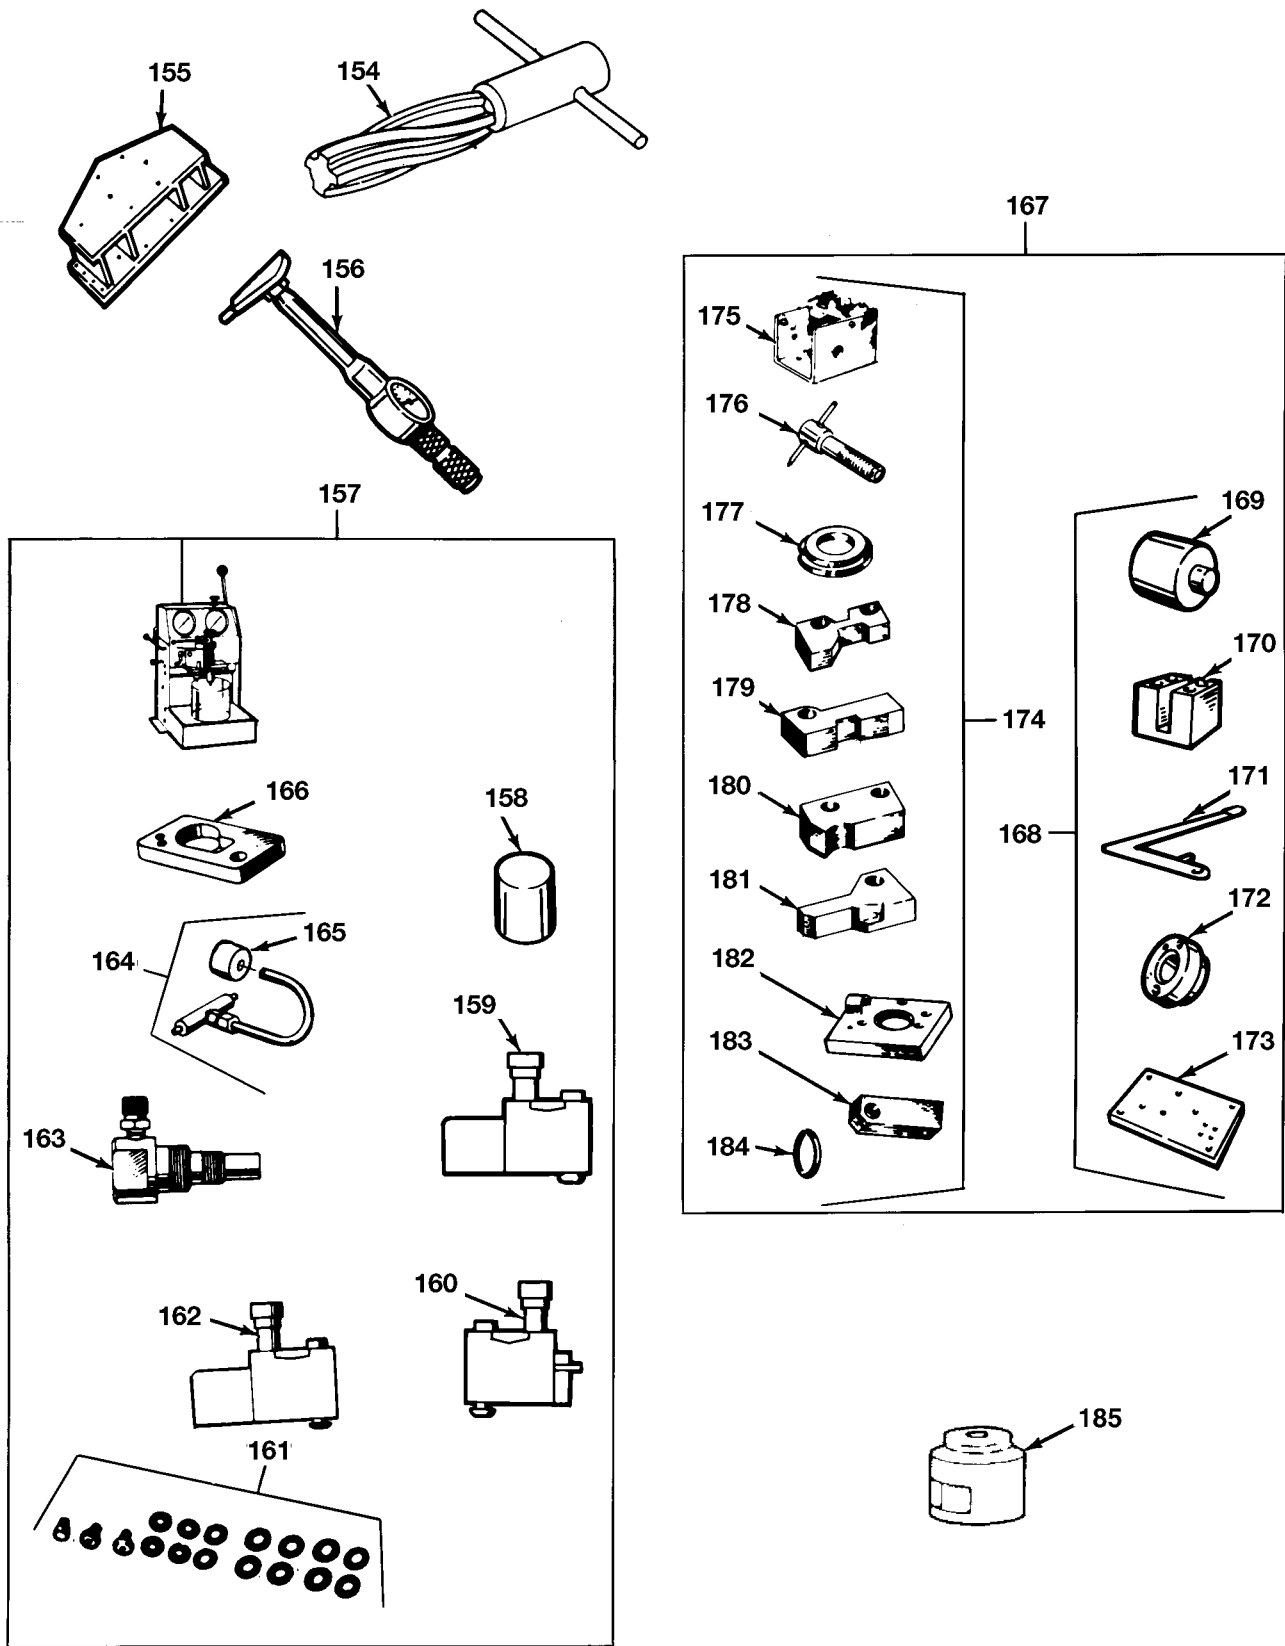

FIG. 476 GENERAL SUPPORT SPECIAL TOOLS (SHEET 7 OF 8)

FIG.476 GENERAL SUPPORT SPECIAL TOOLS (SHEET 8 OF 8)