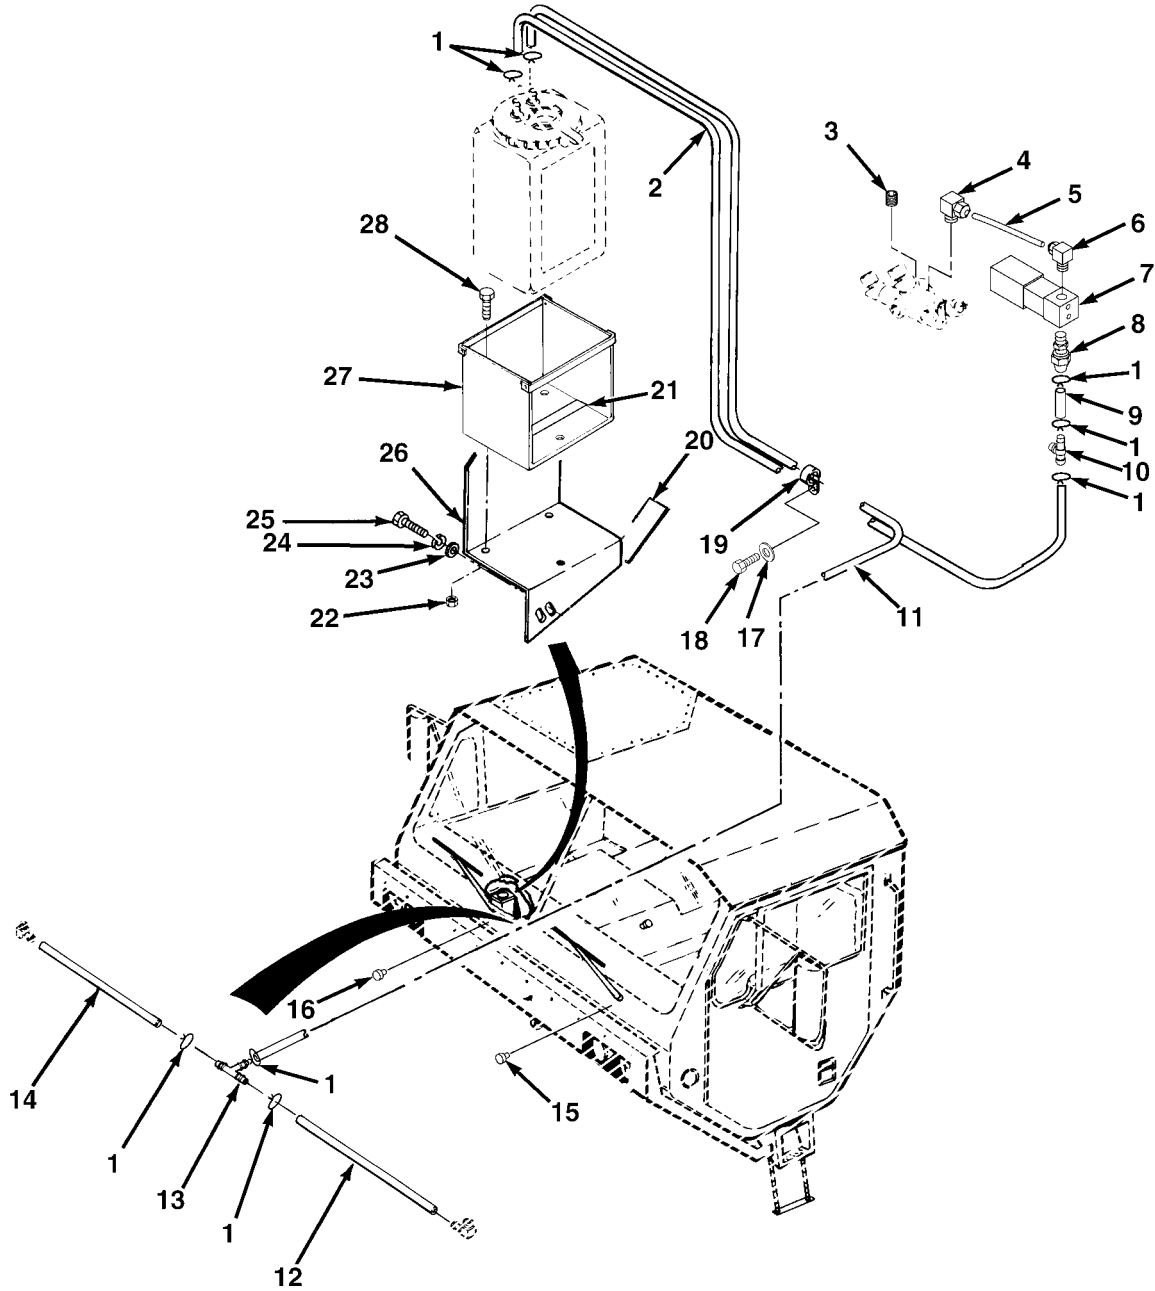

FIG.389A WINDSHIELD WASHER INSTALLATION, ELECTRIC

SECTION II

TM 9-2320-279-24P, C03

(1) ITEM NO	(2) SMR CODE	(3) CAGEC CAGEC	(4) PART NUMBER	(5) DESCRIPTION AND USABLE ON CODES(UOC)	(6) QTY
GROUP 2202 ACCESSORY ITEMS FIG.389A WINDSHIELD WASHER INSTALLATION, ELECTRIC					
1	PAOZZ	07382	HC-6ST-ZD	CLAMP,HOSE	8
2	MOOZZ	45152	40AW168-8	HOSE,NON-METALLIC MAKE FROM TUBING ... P/N 846-50	1
3	PAOZZ	45152	111500A	PLUG,PIPE	1
4	PAOZZ	45152	11763FX	ELBOW,PIPE TO TUBE	1
5	PAOZZ	45152	3437713	TUBING,NY 1/4 BLK 32.0	1
6	PAOZZ	93061	269NTA-4-2	ELBOW,PIPE TO TUBE	1
7	PAOZZ	91510	K0222GAXR-DB	VALVE,SOLENOID	1
8	PAOZZ	45152	2185760	ADAPTOR	1
9	MOOZZ	45152	40AW168-2	HOSE,NON-METALLIC MAKE FROM TUBING ... P/N 846-50	1
10	PAOZZ	45152	2177500	VALVE,REGULATING,SYSTEM PRESSURE	1
11	MOOZZ	45152	40AW168-48	HOSE,NON-METALLIC MAKE FROM TUBING ... P/N 846-50	1
12	MOOZZ	45152	40AW168-25	HOSE,NON-METALLIC MAKE FROM TUBING ... P/N 846-50	1
13	PAOZZ	27901	62063	TEE,HOSE	1
14	MOOZZ	45152	40AW168-28	HOSE,NON-METALLIC MAKE FROM TUBING ... P/N 846-50	1
15	PAOZZ	28520	DP-312	BUTTON,PLUG	4
16	PAOZZ	28520	DP-625	BUTTON,PLUG	1
17	PAOZZ	96906	MS27183-10	WASHER,FLAT	1
18	PAOZZ	45152	1337630	SCREW,CAP,HEX	1
19	PAOZZ	96906	MS21333-125	CLAMP,LOOP	1
20	MOOZZ	45152	27022AX-5	GASKET,STRIP MAKE FROM RUBBER	1
21	MOOZZ	45152	EE100969-8	PLASTIC STRIP MAKE FROM PLASTIC	1
22	PAOZZ	72962	21NE-040	STRIP P/N EE100696	
23	PAOZZ	45152	1804HX	NUT,SELF-LOCKING,HE	3
24	PAOZZ	45152	354AX	WASHER,FLAT	2
25	PAOZZ	45152	1367HX1	WASHER,LOCK	2
26	PAOZZ	45152	1727900W	SCREW,CAP	2
27	PAOZZ	82484	GW-85	BRACKET,DOUBLE ANGLE	1
28	PAOZZ	45152	1841HX1	BRACKET,MOUNTING	1
				SCREW,CAP,HEX	3

END OF FIGURE