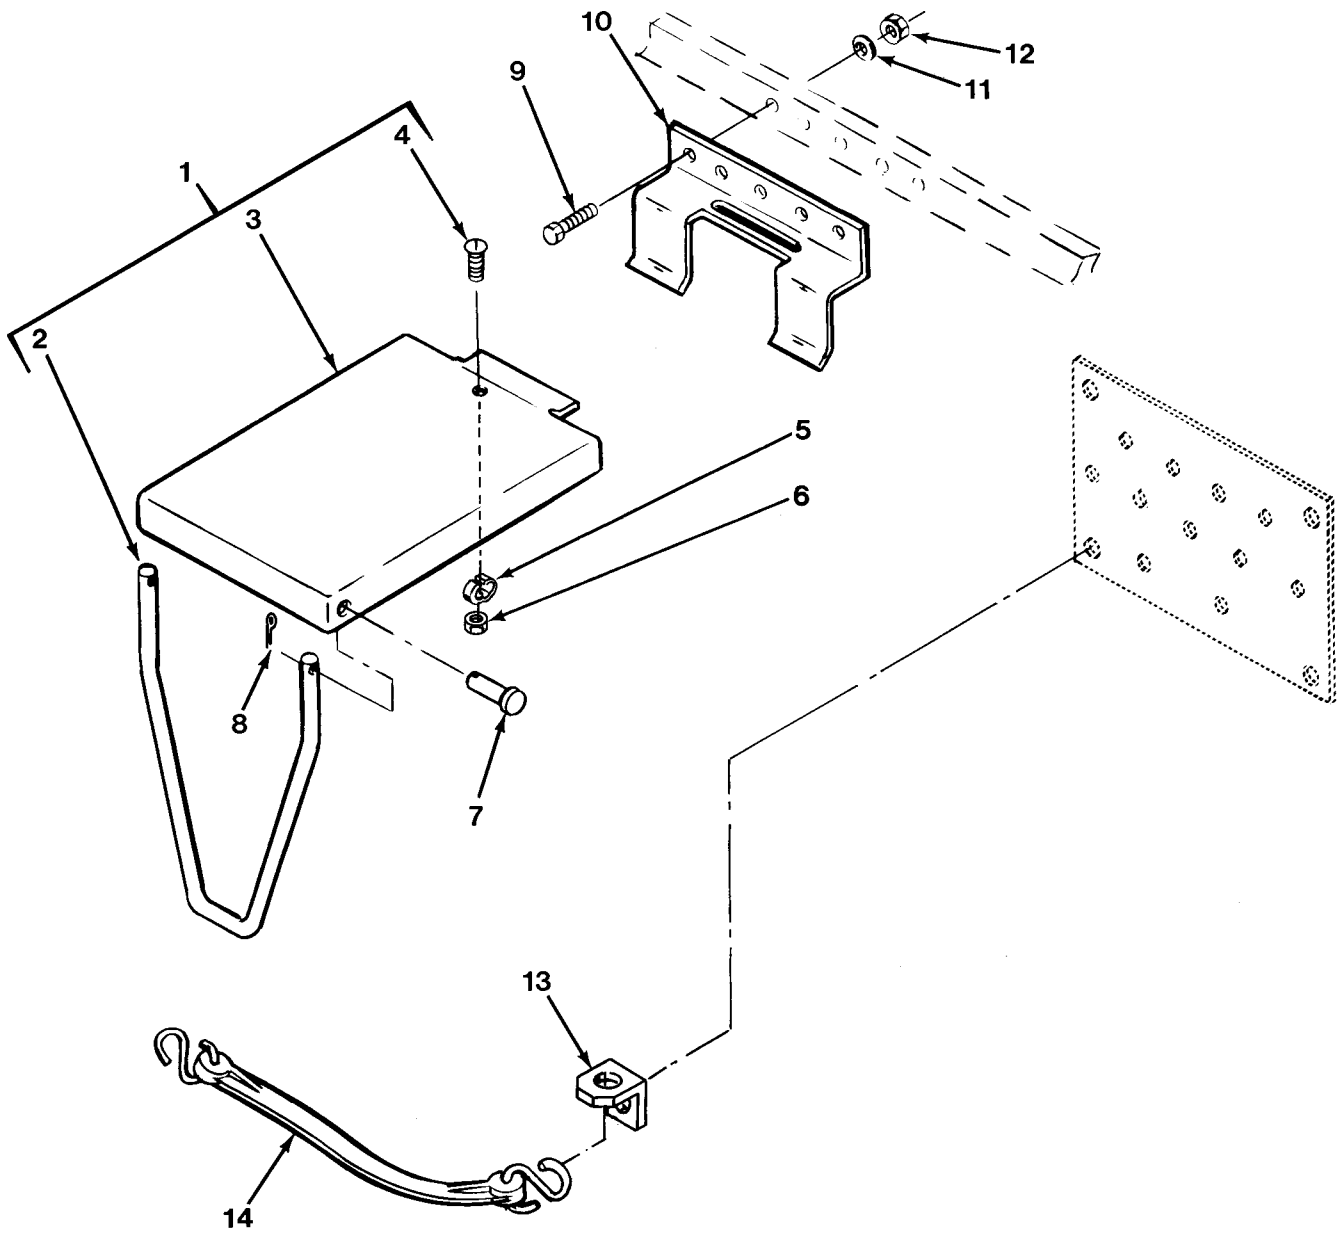

END OF FIGURE

FIG. 432 MACHINE GUN OPERATOR'S PLATFORM

SECTION II

TM 9-2320-279-24P

(1) ITEM NO	(2) SMR CODE	(3) CAGEC CAGEC	(4) PART NUMBER	(5) DESCRIPTION AND USABLE ON CODES(UOC)	(6) QTY
GROUP 34 ARMAMENT AND SIGHTING AND FIRE CONTROL (ELECTRIC/ELECTRONIC) MATERIEL					
GROUP 3401 PRIMARY ARMAMENT FIG.432 MACHINE GUN OPERATOR'S PLATFORM					
1	PFOOO	45152	1328560U	PLATFORM, TAILGATE, V	1
2	PFOZZ	45152	1326720W	.FRAME SECTION, STRUC	1
3	PFOZZ	45152	1326690W	.PLATFORM ASSEMBLY	1
4	PAOZZ	45152	59028AX	.SCREW, MACHINE	1
5	PAOZZ	97084	225L	.CLIP, SPRING TENSION	1
6	PAOZZ	96906	MS21083N3	.NUT, SELF-LOCKING, HE	1
7	PAOZZ	45152	196AX	.PIN, STRAIGHT, HEADED	2
8	PAOZZ	96906	MS24665-351	.PIN, COTTER	2
9	PAOZZ	45152	41759AX	SCREW, MACHINE	5
10	PFOZZ	45152	1326700	SUPPORT, PLATFORM	1
11	PAOZZ	96906	MS27183-10	WASHER, FLAT	5
12	PAOZZ	72962	21NE-040	NUT, SELF-LOCKING, HE	5
13	PFOZZ	45152	1379730	BRACKET, ANGLE	1
14	PAOZZ	13435	13013	STRAP, RUBBER, TIE-DO	1