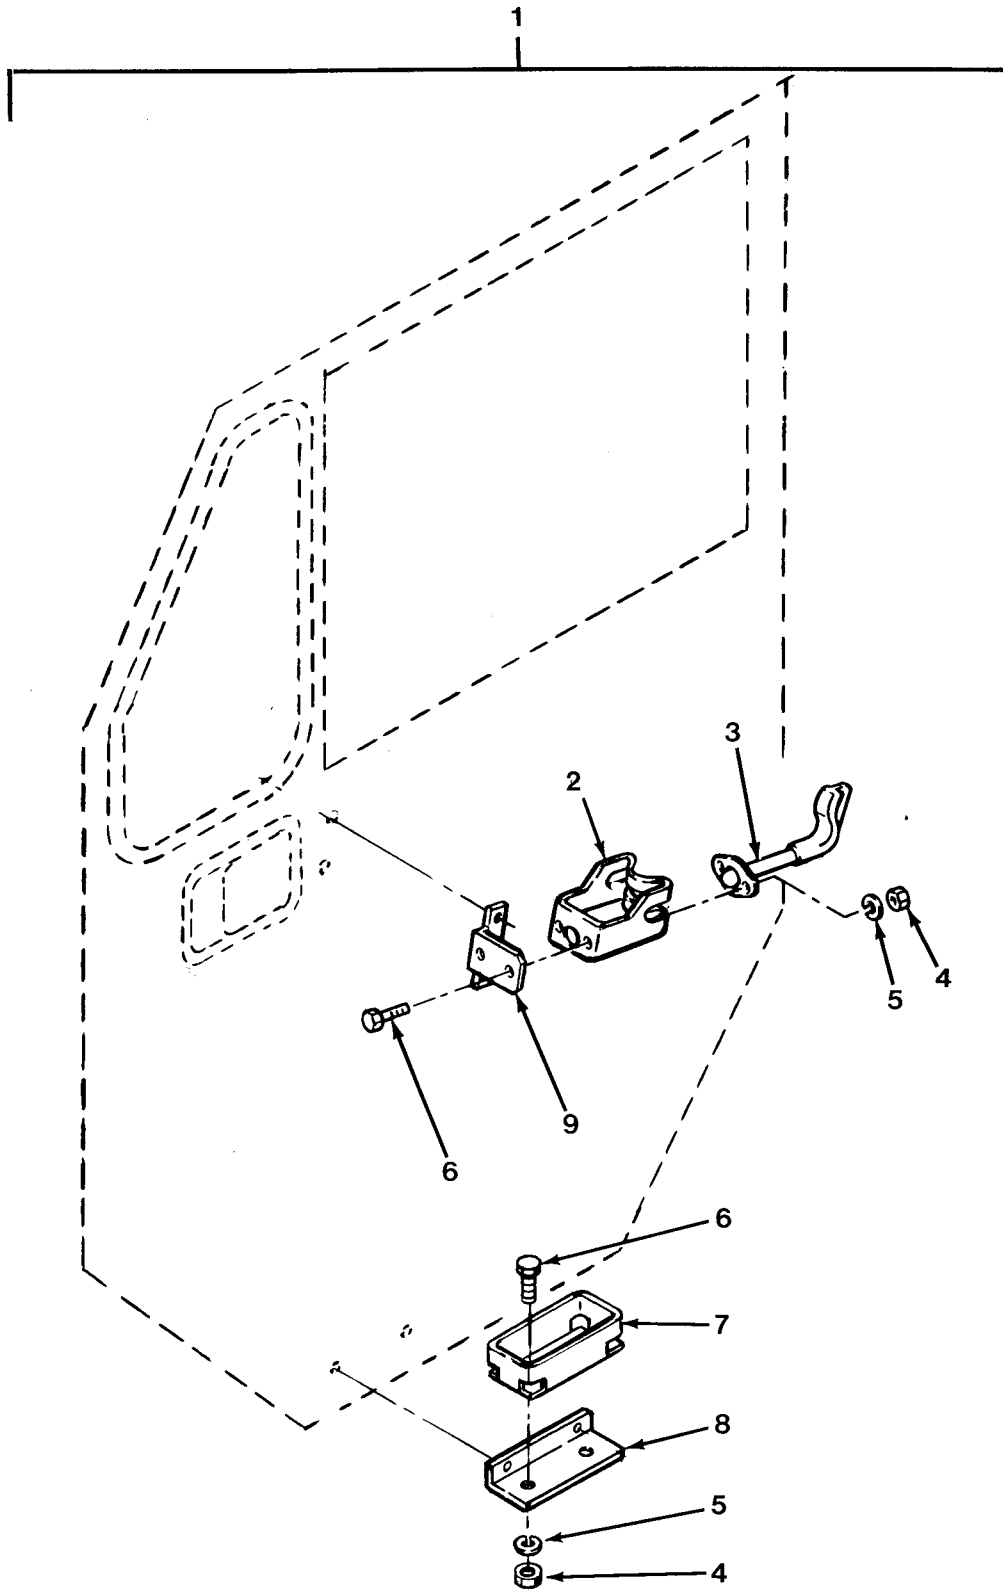

END OF FIGURE

FIG. 434 RIFLE MOUNTING

SECTION II

TM 9-2320-279-24P

(1) ITEM NO	(2) SMR CODE	(3) CAGEC CAGEC	(4) PART NUMBER	(5) DESCRIPTION AND USABLE ON CODES(UOC)	(6) QTY
GROUP 3401 PRIMARY ARMAMENT					
FIG.434 RIFLE MOUNTING					
1	PFOZZ	19207	5705590	MOUNT,RIFLE	1
2	PAOZZ	19207	11630581	.BRACKET,MOUNTING,CA	2
3	PAOZZ	19207	11630529	.RACK,STORAGE,SMALL	2
4	PAOZZ	96906	MS51967-2	.NUT,PLAIN,HEXAGON	8
5	PAOZZ	96906	MS35338-44	.WASHER,LOCK	8
6	PAOZZ	45152	2109HX1	.SCREW,CAP,HEXAGON H	8
7	PAOZZ	19207	11630594	.SUPPORT,RIFLE MOUNT	2
8	PFOZZ	45152	1376360	.BRACKET,ANGLE	2
9	PFOZZ	45152	1376350	.BRACKET,ANGLE	2