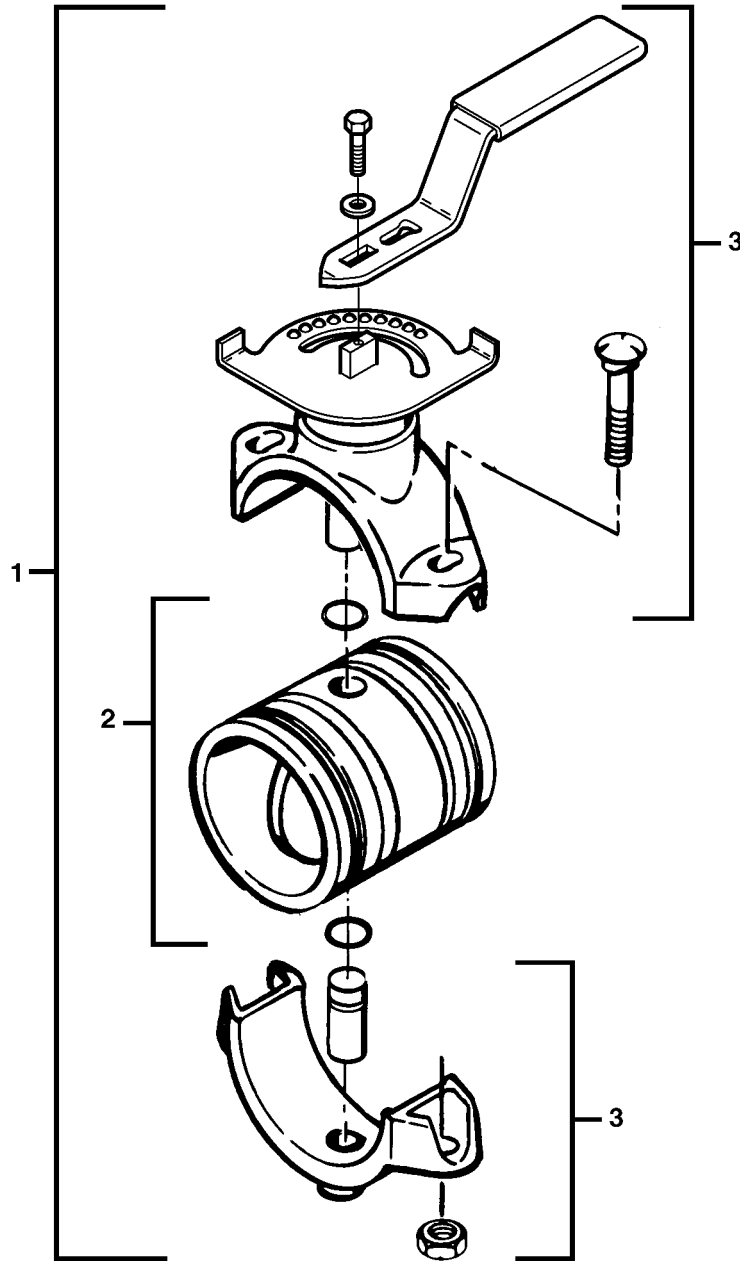

END OF FIGURE

FIG. 465 V7/V8 REEL VALVE

SECTION II

TM 9-2320-279-24P, C1

(1) ITEM NO	(2) SMR CODE	(3) CAGEC CAGEC	(4) PART NUMBER	(5) DESCRIPTION AND USABLE ON CODES(UOC)	(6) QTY
				GROUP 7203 VALVE, FITTINGS, LINES FIG.465 V7/V8 REEL VALVE	
* 1	PAOHH	79154	V020700XT1	VALVE,BUTTERFLY	2
				UOC:H02,H07	
* 2	PAOZZ	79154	K02070001D	.KIT,BODY	1
				UOC:H02,H07	
* 3	PAOZZ	79154	K02070002B	.KIT,UPPER HOUSING	1
				UOC:H02,H07	