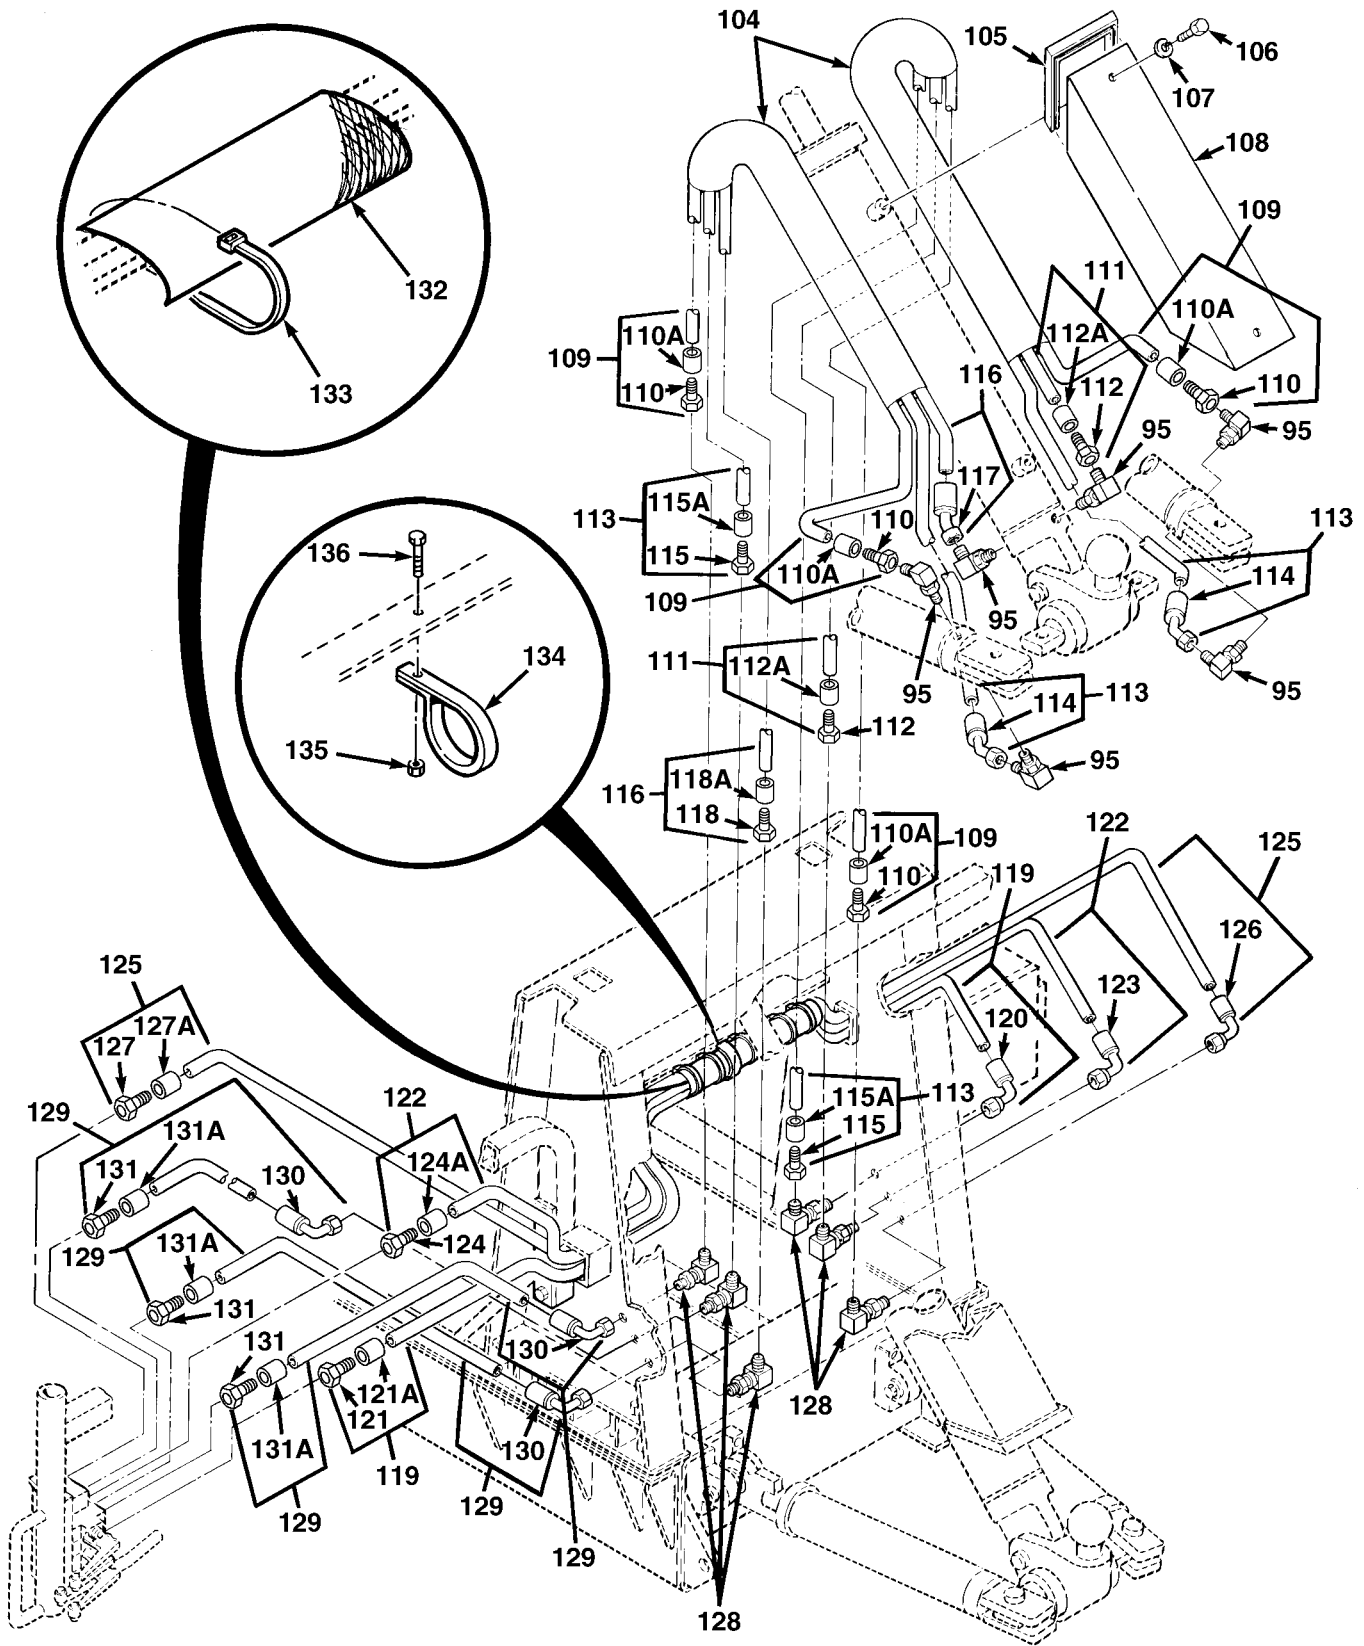

FIG.420 HYDRAULIC LINES AND FITTINGS - M984A1 (SHEET 4 OF 5)

FIG. 420 HYDRAULIC LINES AND FITTINGS - M984A1 (SHEET 5 OF 5)