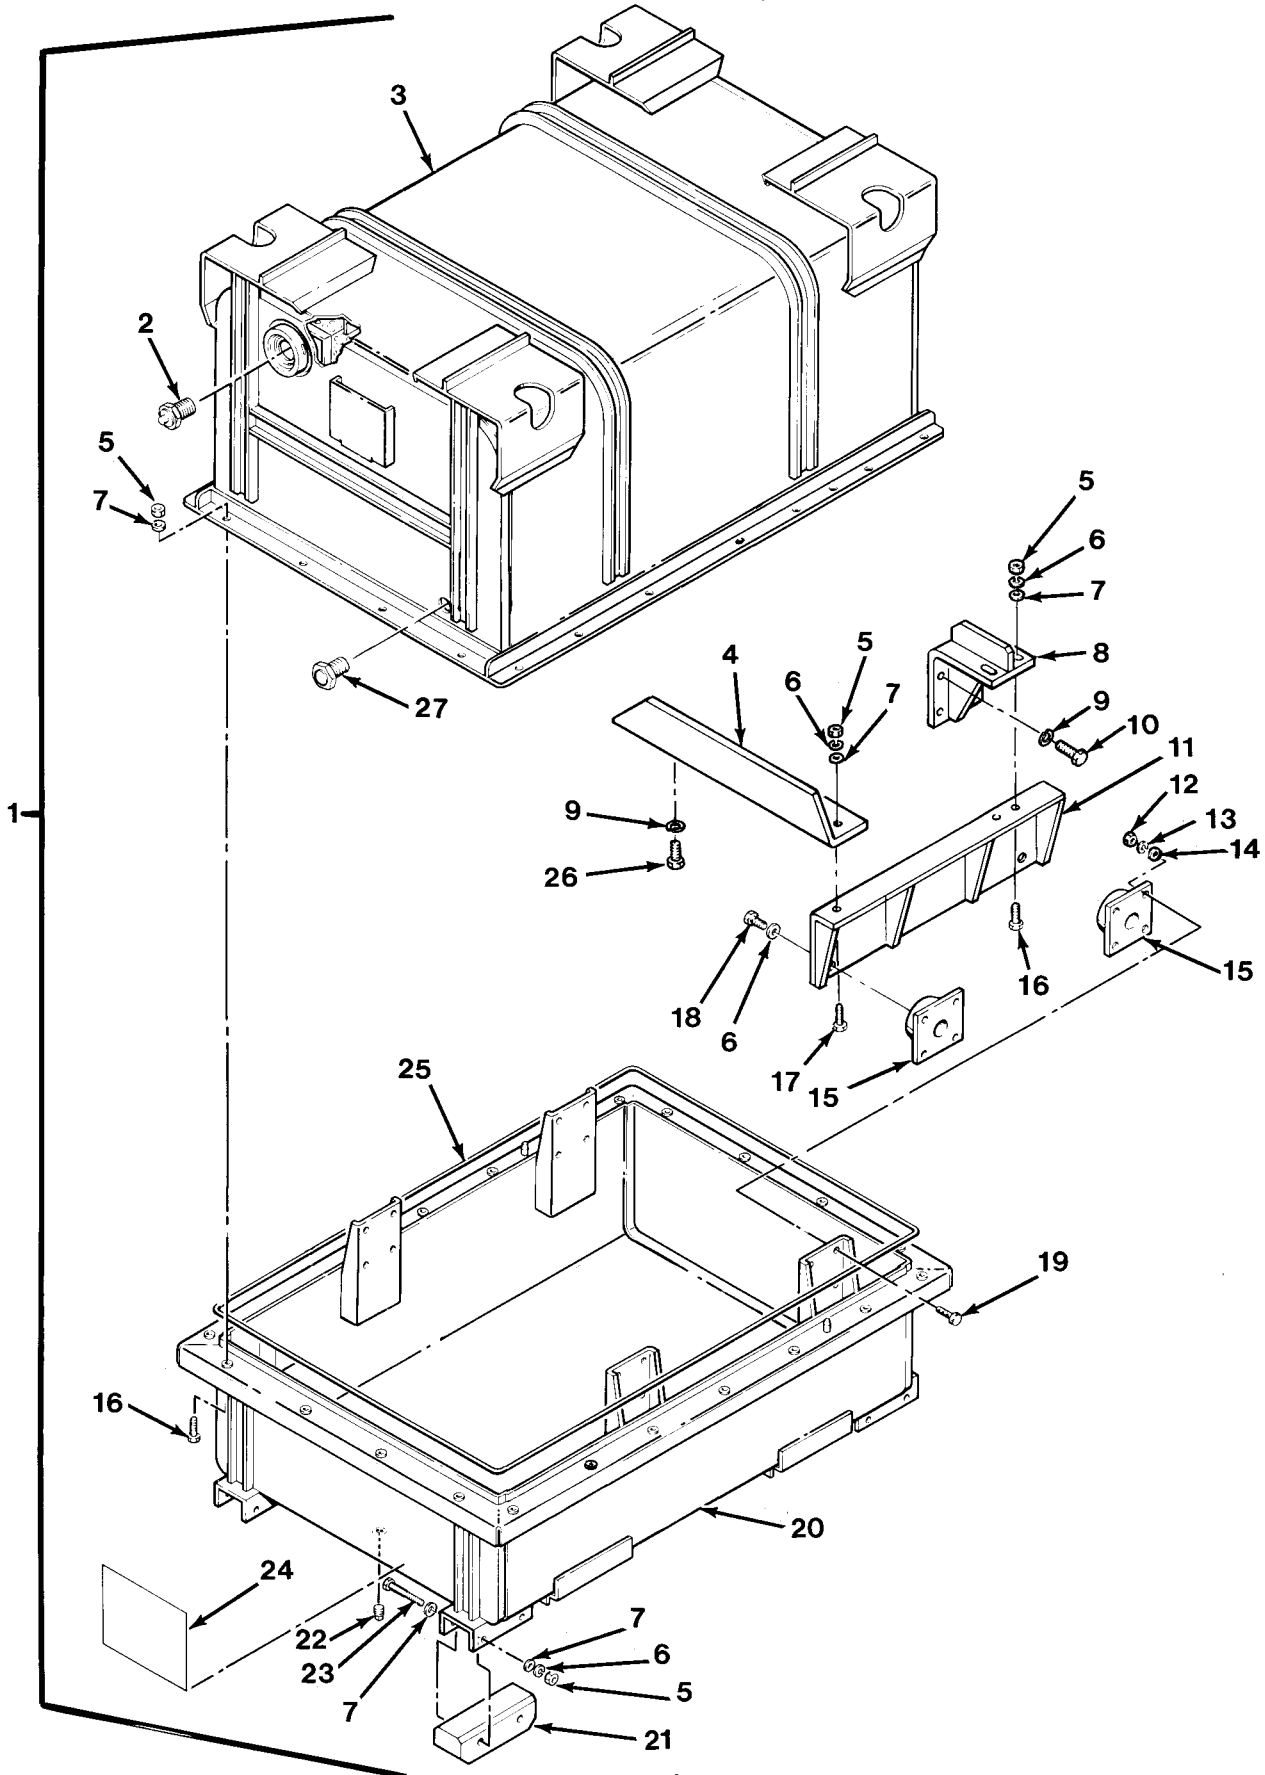

FIG.422 TRANSMISSION SHIPPING CONTAINER

SECTION II

TM 9-2320-279-24P

(1) ITEM NO	(2) SMR CODE	(3) CAGEC CAGEC	(4) PART NUMBER	(5) DESCRIPTION AND USABLE ON CODES(UOC)	(6) QTY
GROUP 3301 REUSABLE SHIPPING CONTAINERS					
FIG.422 TRANSMISSION SHIPPING CONTAINER					
1	PAFFF	33873	51178-1-001	SHIPPING AND STORAG	1
2	PAFZZ	08992	TA330-10-10-R	.VALVE,BREATHER	1
3	PFFZZ	33873	51178-1-003	.CONTAINER,UPPER SEC	1
4	PFFZZ	33873	M-1492-5	.SUPPORT,SHIPPING AN	1
5	PAOZZ	96906	MS51967-14	.NUT,PLAIN,HEXAGON	36
6	PAFZZ	96906	MS35338-48	.WASHER,LOCK	18
7	PAFZZ	96906	MS27183-18	.WASHER,FLAT	44
8	PFFZZ	33873	51178-1-008	.SUPPORT,SHIPPING AN	2
9	PAFZZ	96906	MS35338-50	.WASHER,LOCK	10
10	PAFZZ	80204	B1821BH063C125N	.SCREW,CAP,HEXAGON H	8
11	PFFZZ	33873	51178-1-006	.SUPPORT,SHIPPING AN LH	1
11	PFFZZ	33873	51178-1-005	.SUPPORT,SHIPPING AN RH	1
12	PAFZZ	96906	MS51967-5	.NUT,PLAIN,HEXAGON	16
13	PAFZZ	96906	MS35338-45	.WASHER,LOCK	16
14	PAFZZ	96906	MS27183-12	.WASHER,FLAT	16
15	PAFZZ	33873	51178-1-105	.SUPPORT,SHIPPING AN	4
16	PAFZZ	80204	B1821BH050C150N	.SCREW,CAP,HEXAGON H	26
17	PAFZZ	96906	MS90728-114	.SCREW,CAP,HEXAGON H	2
18	PAFZZ	96906	MS90727-108	.SCREW,CAP,HEXAGON H	4
19	PAFZZ	96906	MS90725-34	.BOLT,MACHINE	16
20	PFFZZ	33873	51178-1-002	.CONTAINER,LOWER SEC	1
21	PFFZZ	33873	51178-1-101	.SKID,PLATFORM	4
22	PAFZZ	96906	MS20913-6S	.PLUG,PIPE	1
23	PAFZZ	80204	B1821BH050C500N	.SCREW,CAP,HEXAGON H	8
24	PAFZZ	33873	51178-1-104	.MARKER,IDENTIFICATI	1
25	PAFZZ	33873	51178-1-100	.SEAL,NONMETALLIC RO	1
26	PAFZZ	80204	B1821BH063C200N	.SCREW,CAP,HEXAGON H	2
27	PAFZZ	19207	10906697	.INDICATOR,HUMIDITY	1

END OF FIGURE