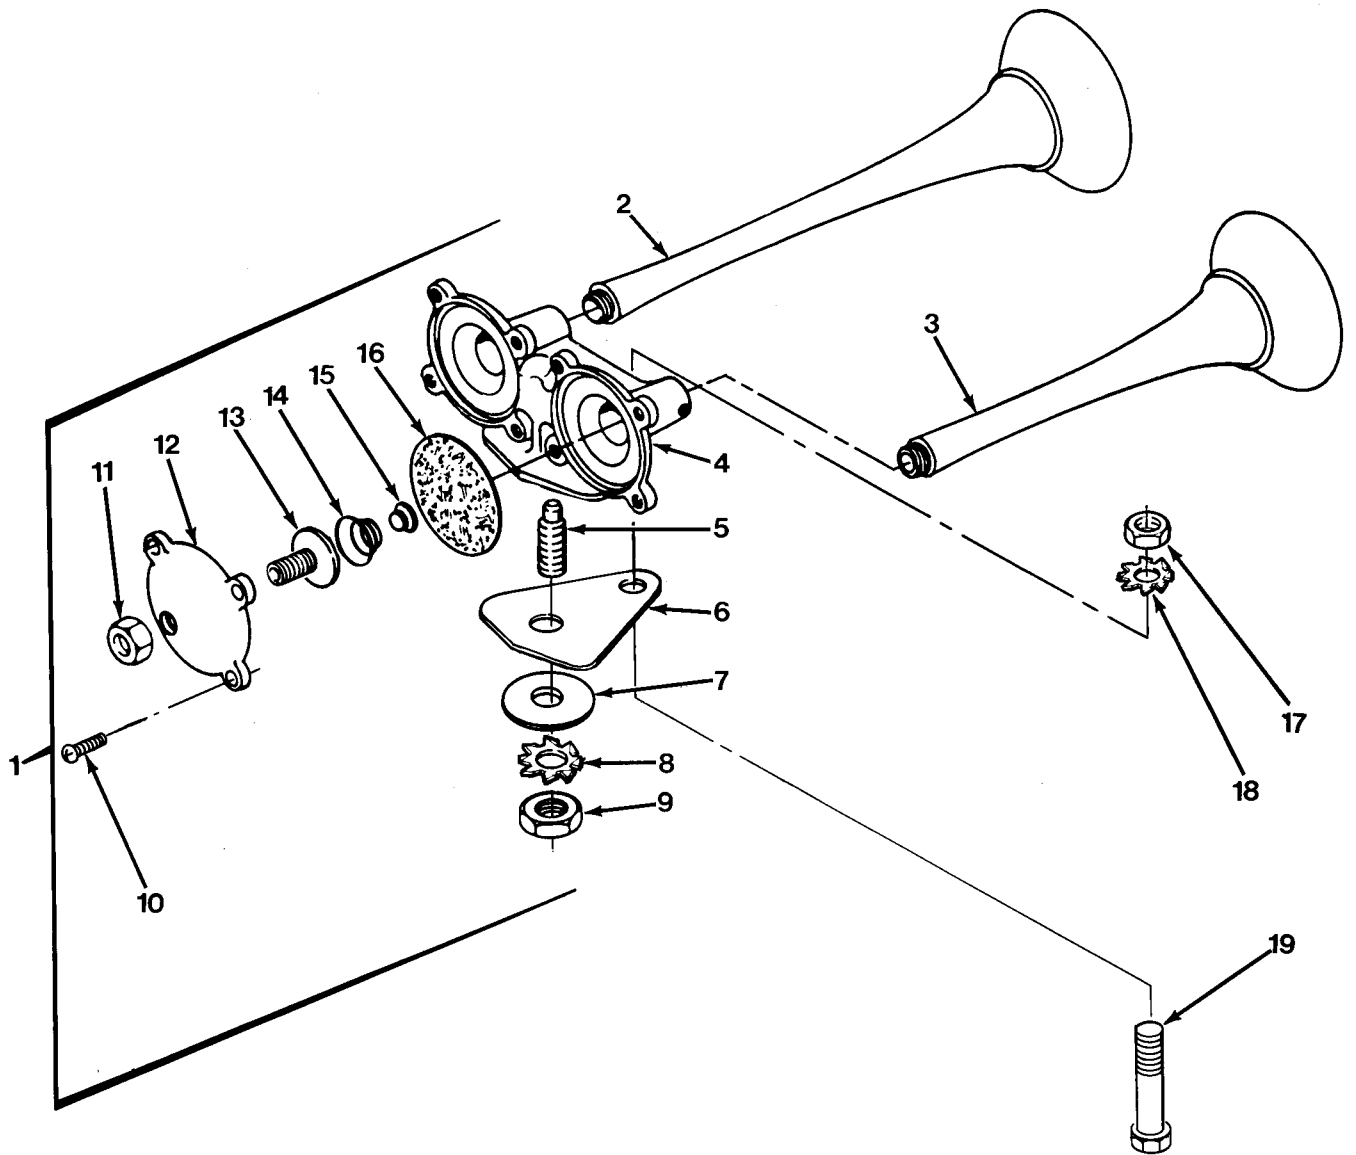

END OF FIGURE

FIG.391 AIR HORN AND VALVE (SHEET 1 OF 2)

FIG.391 AIR HORN AND VALVE (SHEET 2 OF 2)

SECTION II

TM 9-2320-279-24P, 003

(1) ITEM NO	(2) SMR CODE	(3) CAGEC CAGEC	(4) PART NUMBER	(5) DESCRIPTION AND USABLE ON CODES(UOC)	(6) QTY
GROUP 2202 ACCESSORY ITEMS FIG.391 AIR HORN AND VALVE					
1	PAOOO	06853	101493	HORN,FLUID OPERATED	1
2	PBOZZ	06853	293516	.HORN,FLUID OPERATED	1
3	PBOZZ	06853	293519	.HORN,PNEUPHONIC,SHO	1
4	PFOZZ	06853	293527	.BODY,AIR HORN	1
5	PFOZZ	06853	239674	.COUPLING,HORN MOUNT	1
6	PAOZZ	06853	231435	.GASKET	1
7	PAOZZ	06853	231436	.WASHER,FLAT	1
8	PAOZZ	96906	MS35333-46	.WASHER,LOCK	1
9	PAOZZ	06853	204781	.NUT,PLAIN,HEXAGON	1
10	PAOZZ	06853	294142	.SCREW,ASSEMBLED WAS	8
11	PAOZZ	06853	244095	.NUT,PLAIN,HEXAGON	2
12	PAOZZ	06853	212688	.COVER,HORN	2
13	PAOZZ	06853	217870	.SPRING,HELICAL,COMP	2
14	PAOZZ	06853	212687	.SPRING,HELICAL,COMP	2
15	PAOZZ	06853	212686	.BUMPER,NONMETALLIC	2
16	PAOZZ	06853	212685	.DIAPHRAGM,HORN	2
17	PAOZZ	45152	369AX1	NUT,PLAIN,HEXAGON	1
18	PAOZZ	96906	MS45904-73	WASHER,LOCK	1
19	PAOZZ	80204	B1821BH031C113N	BOLT,MACHINE	1
20	PAOOZ	06853	228928	VALVE,ANGLE	1
21	XAOZZ	06853	238350	.BODY	1
22	PAOZZ	06853	236640	.GASKET	1
23	PAOZZ	06853	238685	.STEM,VALVE,HORN	1
24	PAOZZ	06853	238686	.INLET VALVE	1
25	PAOZZ	06853	238687	.SPRING SEAT	1
26	PAOZZ	06853	249146	.SPRING,HELICAL,COMP	1
27	PAOZZ	06853	212668	.STRAINER ELEMENT,SE	1
28	PAOZZ	06853	238662	.ADAPTER,STRAIGHT,PI	1
29	PAOZZ	06853	212663	.CONNECTING LINK,RIG	1
30	PAOZZ	06853	237542	.PIN,SPRING	1
31	PAOZZ	45152	2239HX	WASHER,LOCK	2
* 32	PAOZZ	45152	44196AX	SCREW,TAPPING	2
33	PAOZZ	96906	MS24619-39	SCREW,TAPPING	1
34	MOOZZ	45152	104190B	CHAIN,WELDLESS MAKE FROM CHAIN, P/N 75014-32	1