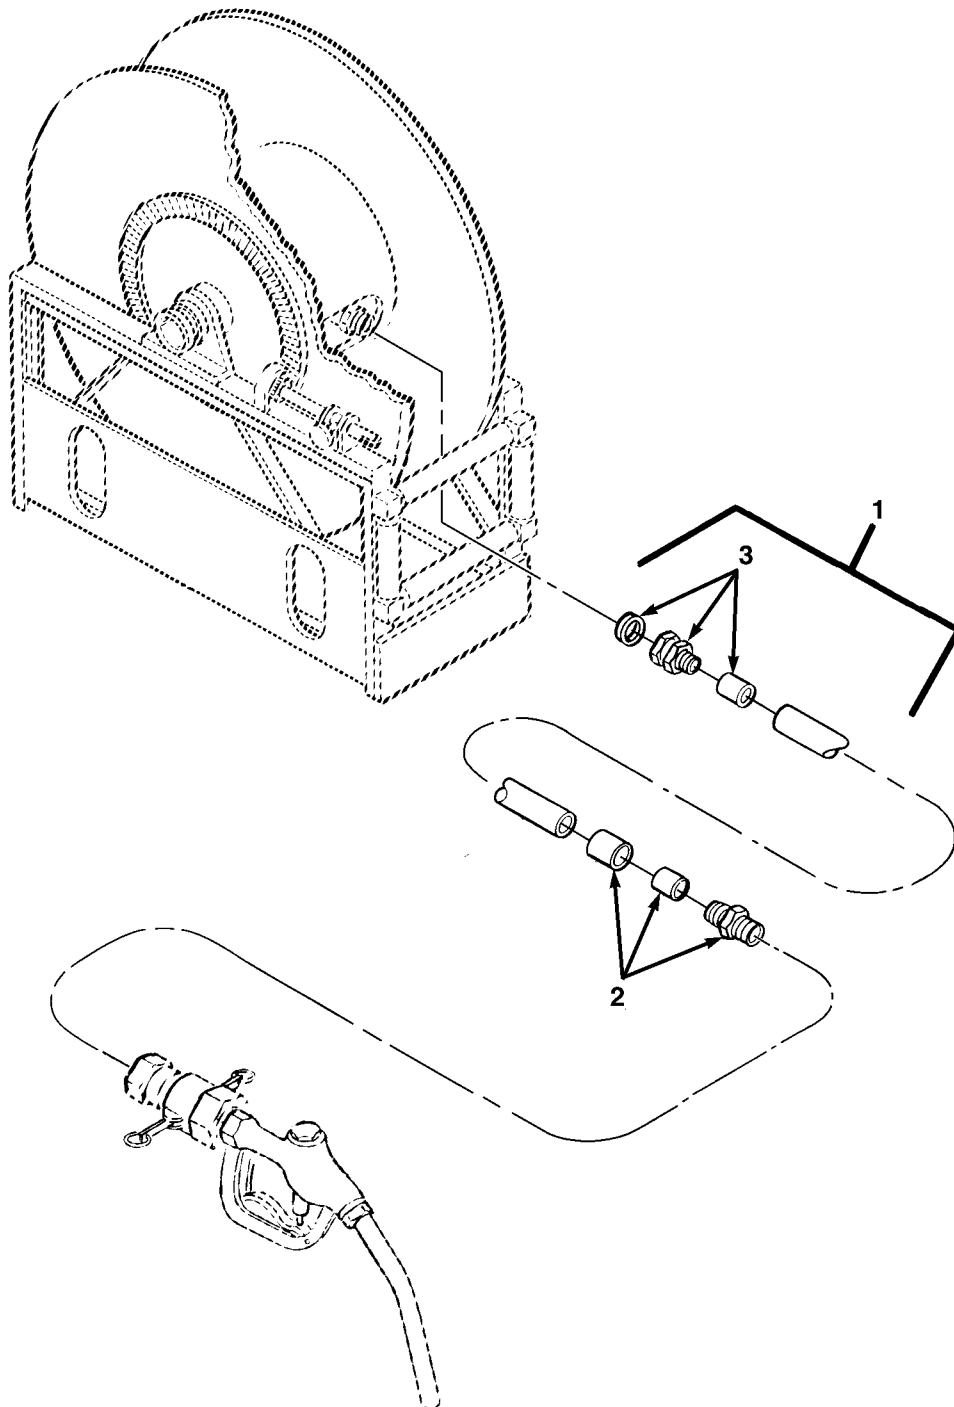

FIG.396 FUEL TRANSFER HOSE - M978