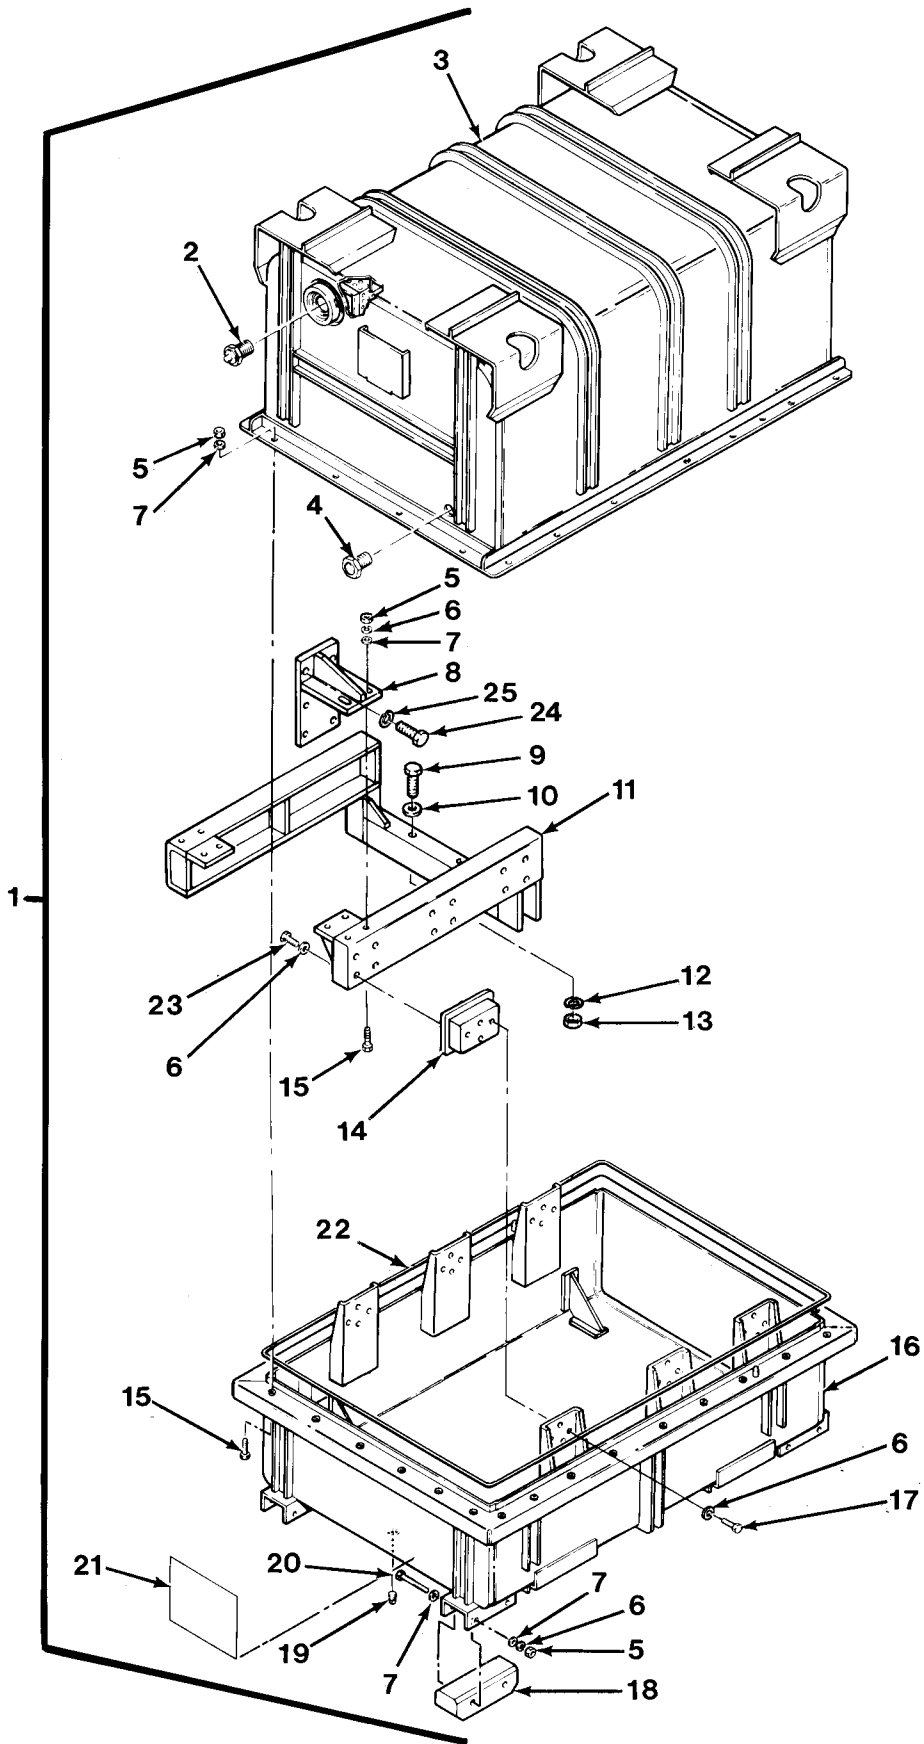

FIG.421 ENGINE SHIPPING CONTAINER

SECTION II			TM 9-2320-279-24P		
(1)	(2)	(3)	(4)	(5)	(6)
ITEM NO	SMR CODE	CAGEC	PART NUMBER	DESCRIPTION AND USABLE ON CODES(UOC)	QTY
GROUP 33 SPECIAL PURPOSE KITS					
GROUP 3301 REUSABLE SHIPPING CONTAINERS					
FIG.421 ENGINE SHIPPING CONTAINER					
1	PAFFF	13231	M-1477	SHIPPING AND STORAG	1
2	PAFZZ	08992	TA330-10-10-R	.VALVE,BREATHER	1
3	PFFZZ	13231	M-1477-1	.COVER,ACCESS	1
4	PAFZZ	19207	10906697	.INDICATOR,HUMIDITY	1
5	PAOZZ	96906	MS51967-14	.NUT,PLAIN,HEXAGON	46
6	PAFZZ	96906	MS35338-48	.WASHER,LOCK	64
7	PAFZZ	96906	MS27183-18	.WASHER,FLAT	54
8	PFFZZ	13231	M-1477-4	.SUPPORT,SHIPPING AN	2
9	XAFZZ	80204	B1821BH050C200N	.SCREW,CAP,HEXAGON H	2
10	PAFZZ	96906	MS27183-18	.WASHER,FLAT	2
11	PFFZZ	13231	M-1477-3	.SUPPORT,SHIPPING AN	1
12	PAFZZ	96906	MS35338-48	.WASHER,LOCK	2
13	PAOZZ	96906	MS51967-14	.NUT,PLAIN,HEXAGON	2
14	PAFZZ	19207	11650221	.MOUNT,RESILIENT	6
15	PAFZZ	80204	B1821BH050C150N	.SCREW,CAP,HEXAGON H	38
16	PFFZZ	13231	M-1477-2	.SHIPPING AND STORAG	1
17	PAFZZ	96906	MS90726-109	.SCREW,CAP,HEXAGON H	24
18	PAFZZ	13231	M-1477-5	.SKID,SHIPPING AND S	4
19	PAFZZ	96906	MS20913-6S	.PLUG,PIPE	1
20	PAFZZ	80204	B1821BH050C500N	.SCREW,CAP,HEXAGON H	8
21	PAFZZ	13231	M-1477-6	.MARKER,IDENTIFICATI	1
22	PAFZZ	33873	M-1477-7	.GASKET	1
23	PAFZZ	96906	MS90727-108	.SCREW,CAP,HEXAGON H	24
24	PAFZZ	80204	B1821BH063C125N	.SCREW,CAP,HEXAGON H	12
25	PAFZZ	96906	MS35338-50	.WASHER,LOCK	12

END OF FIGURE