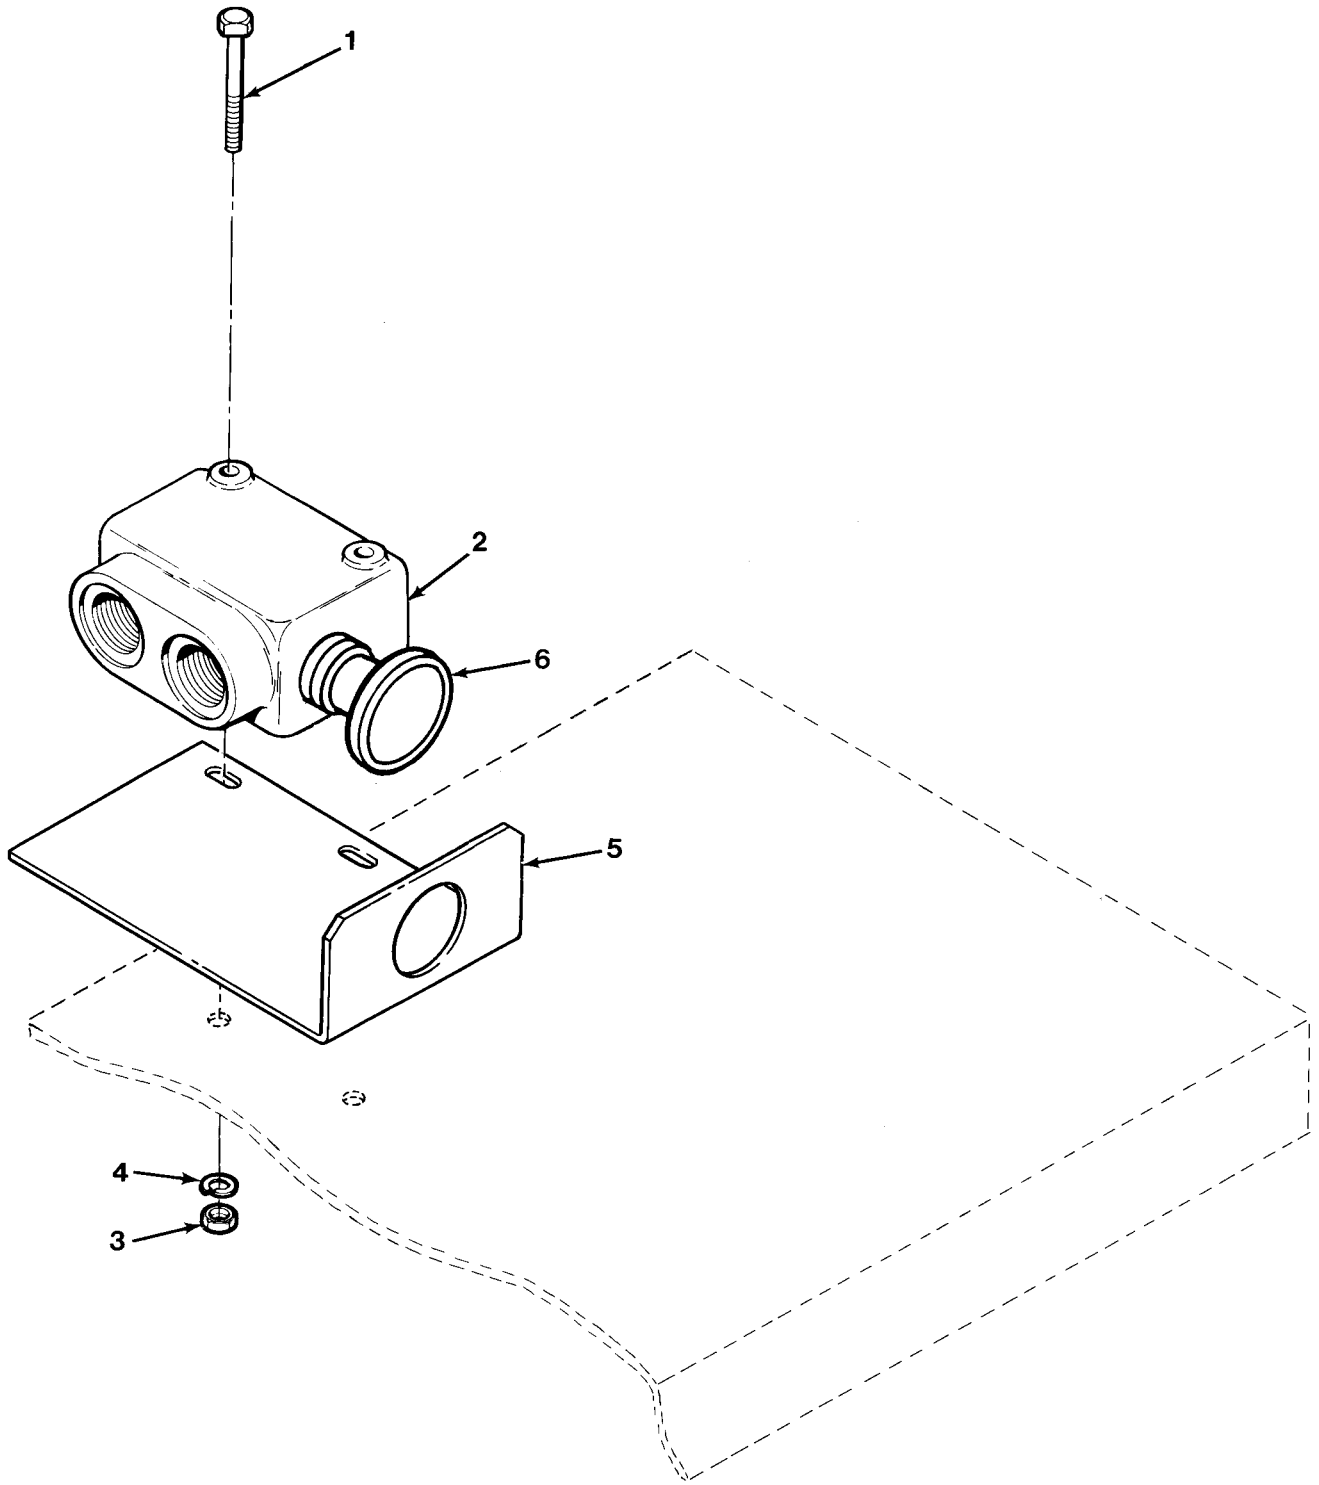

END OF FIGURE

FIG.407 SELF RECOVERY WINCH SELECTOR VALVE

SECTION II			TM 9-2320-279-24P		
(1)	(2)	(3)	(4)	(5)	(6)
ITEM	SMR		PART	DESCRIPTION AND USABLE ON CODES(UOC)	QTY
NO	CODE	CAGEC	NUMBER		
				GROUP 2402 MANIFOLD AND/OR CONTROL VALVES	
				FIG.407 SELF RECOVERY WINCH SELECTOR VALVE	
1	PAOZZ	96906	MS90728-66	SCREW,CAP,HEXAGON H USE WITH VALVE ... P/N 128160	2
				UOC:H01,H02,H03,H04,H05,H41	
2	PAOZZ	11341	128160	VALVE,LINEAR,DIRECT	1
				UOC:H01,H02,H03,H04,H05,H41	
3	PAOZZ	96906	MS35690-604	NUT,PLAIN,HEXAGON	2
				UOC:H01,H02,H03,H04,H05,H41	
4	PAOZZ	96906	MS35338-46	WASHER,LOCK	2
				UOC:H01,H02,H03,H04,H05,H41	
5	PAOZZ	45152	2181290	GUARD,SELECTOR	1
				UOC:H01,H02,H03,H04,H05,H41	
6	PAOZZ	11341	1A0768	KNOB	1
				UOC: H01,H02,H03,H04,H05,H41	