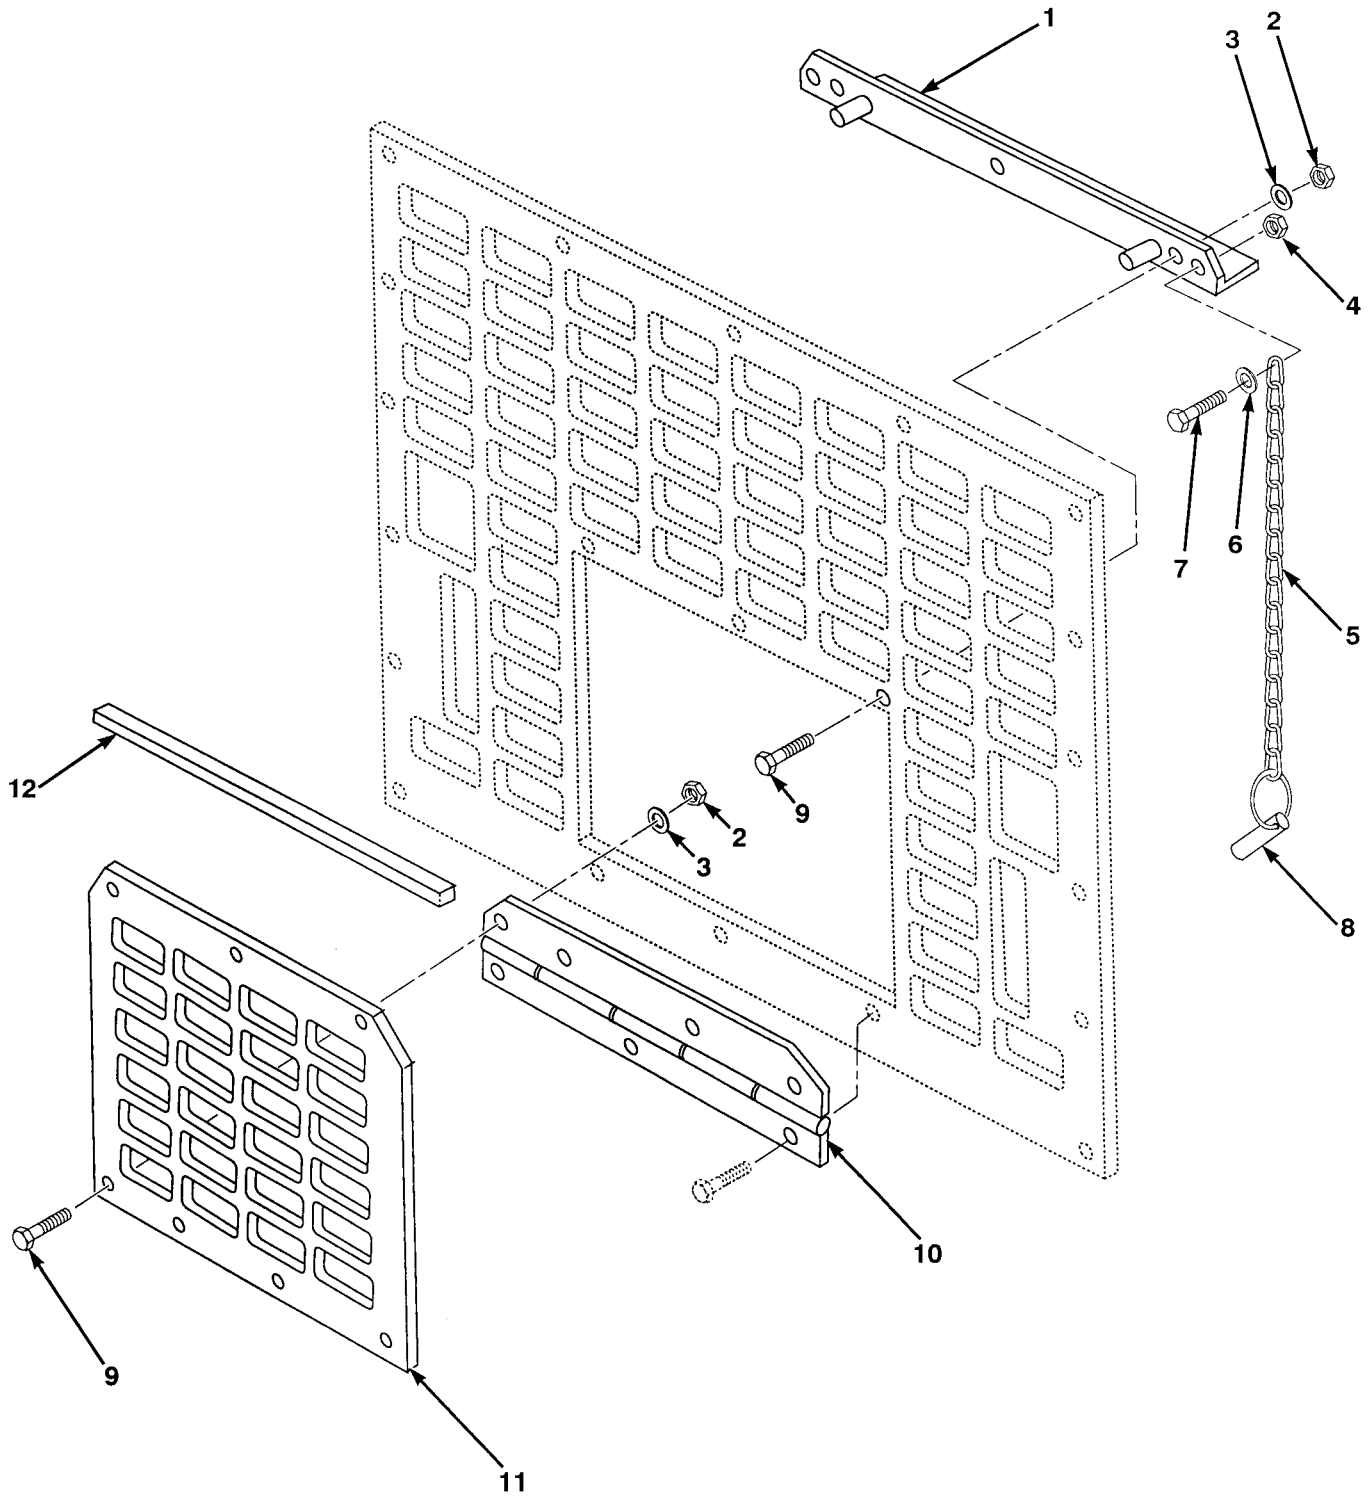

END OF FIGURE

FIG.428 ARCTIC KIT GRILLE

SECTION II			TM 9-2320-279-24P		
(1)	(2)	(3)	(4)	(5)	(6)
ITEM	SMR		PART		
NO	CODE	CAGEC	NUMBER	DESCRIPTION AND USABLE ON CODES(UOC)	QTY
GROUP 3303 WINTERIZATION KITS					
FIG.428 ARCTIC KIT GRILLE					
1	PAOZZ	45152	1970100W	STIFFENER	1
2	PAOZZ	35510	2771	NUT,PLAIN,HEXAGON SIZE	7
3	PAOZZ	35510	2523	WASHER,LOCK	7
4	PAOZZ	72962	SN-104-NM-22	NUT,SELF-LOCKING,HE	2
5	MOOZZ	45152	1394510-8	CHAIN MAKE FROM P/N 031-0424	2
				(80535), 8IN	
6	PAOZZ	96906	MS27183-42	WASHER,FLAT	2
7	PAOZZ	45152	1503690	SCREW,MACHINE	2
8	PAOZZ	0J7N2	LP0800	PIN,QUICK RELEASE	2
9	PAOZZ	11757	378429-8	BOLT,SELF-LOCKING	7
10	PAOZZ	45152	1970120	HINGE,DOOR	1
11	PAOZZ	45152	1970140	DOOR,GRILLE	1
12	MOOZZ	45152	1440990-17	RUBBER MAKE FROM RUBBER P/N	1
				2-10004-00	