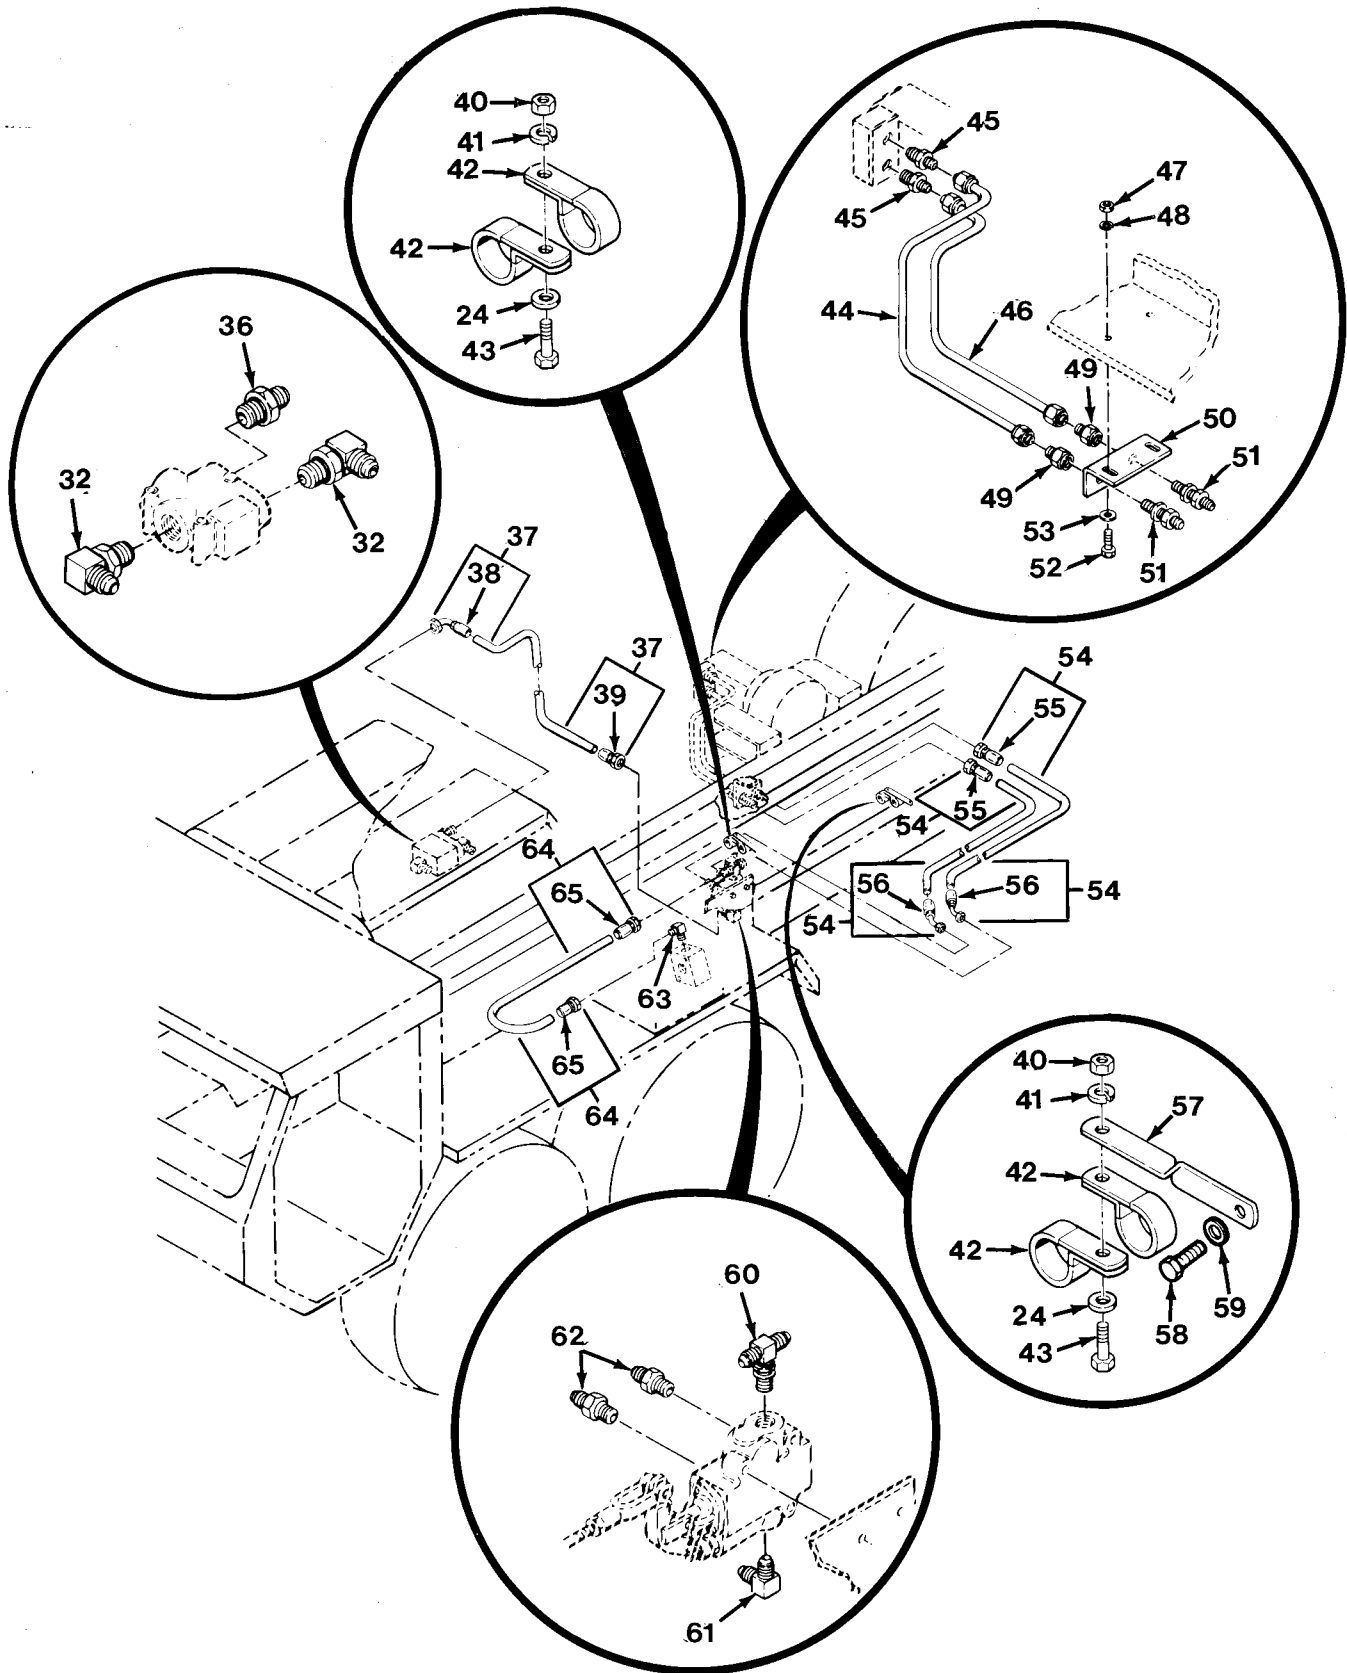

FIG.413 HYDRAULIC LINES AND FITTINGS - M977 AND M985 WITH WINCH
(SHEET 1 OF 2)

FIG.413 HYDRAULIC LINES AND FITTINGS - M977 AND M985 WITH WINCH
(SHEET 2 OF 2)

SECTION II			TM 9-2320-279-24P		
(1)	(2)	(3)	(4)	(5)	(6)
ITEM NO	SMR CODE	CAGEC	PART NUMBER	DESCRIPTION AND USABLE ON CODES(UOC)	QTY
				GROUP 2406 STRAINERS, FILTERS, LINES AND FITTINGS, ETC. FIG.413 HYDRAULIC LINES AND FITTINGS - M977 AND M985 WITH WINCH	
1	PAOZZ	01276	2027-16-12S	REDUCER,TUBE UOC:H01,H05	2
2	MFOZZ	01276	FG1002KKK0480	HOSE ASSEMBLY MAKE FROM HOSE, P/N 2781-12-RL UOC:H01,H05	1
3	PAFZZ	01276	191100H12-12S	.ADAPTER,STRAIGHT,TU UOC:H01,H05	1
4	PAFZZ	01276	191113-12-12S	.ELBOW,TUBE TO HOSE UOC:H01,H05	1
5	MOOOO	45152	3013521	HOSE ASSEMBLY MAKE FROM HOSE, P/N ..... AE 372-16 UOC:H01,H05	1
6	PAOZZ	01276	411-16S	.ADAPTER,STRAIGHT,TU UOC:H01,H05	1
7	PAOZZ	01276	190265-16S	.ELBOW,TUBE TO HOSE UOC:H01,H05	1
8	PAOZZ	96906	MS51500A12	ADAPTER,STRAIGHT,PI UOC:H01,H05	1
9	XDOZZ	73992	6K31	COUPLING HALF,QUICK UOC:H01,H05	1
10	PAOZZ	01276	FD45-1002-16-16	COUPLING HALF,QUICK UOC:H01,H05	1
11	PAOZZ	96906	MS51500A16	ADAPTER,STRAIGHT,PI UOC:H01,H05	1
12	PAOZZ	96906	MS51519A16	NIPPLE,BOSS UOC:H01,H05	1
13	PAOZZ	45152	1376480	BRACKET,DOUBLE ANGL UOC:H01,H05	1
14	PAOZZ	45152	1452610	TUBE ASSEMBLY,METAL UOC:H01,H05	1
15	PAOZZ	45152	1452580	TUBE ASSEMBLY,METAL UOC:H01,H05	1
16	PAOZZ	45152	1376470	BRACKET,ANGLE UOC:H01,H05	1
17	PAOZZ	45152	1376460	BRACKET,DOUBLE ANGL UOC:H01,H05	1
18	PAOZZ	45152	1376450	BRACKET,DOUBLE ANGL UOC:H01,H05	1
19	PAOZZ	45152	1376440	BRACKET,ANGLE UOC:H01,H05	1
20	PAOZZ	45152	1376430	BRACKET,DOUBLE ANGL UOC:H01,H05	1
21	PAOZZ	80204	B1821BH025C250N	SCREW,CAP,HEXAGON H UOC:H01,H05	7
22	PAOZZ	53790	3254-254-PP	STRAP UOC:H01,H05	7