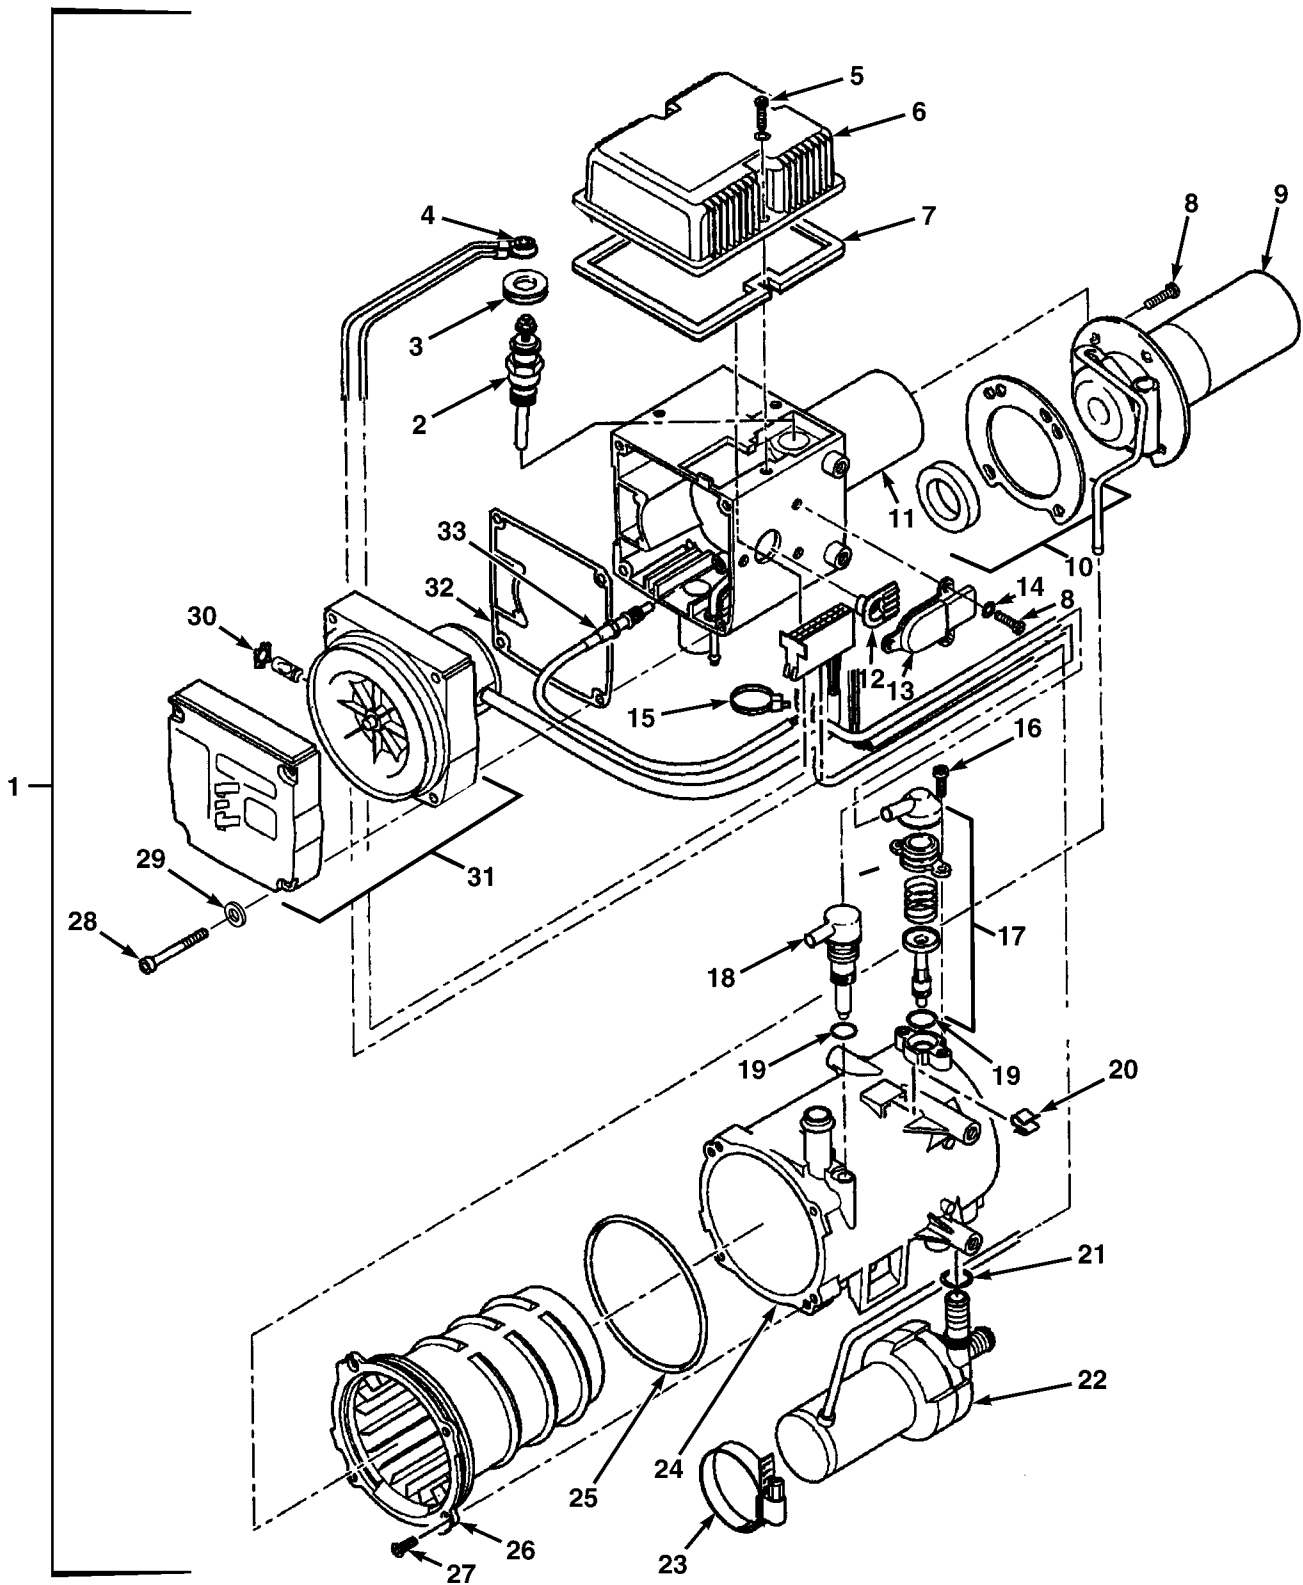

SECTION II

TM 9-2320-279-24P

(1) ITEM NO	(2) SMR CODE	(3) CAGEC CAGEC	(4) PART NUMBER	(5) DESCRIPTION AND USABLE ON CODES(UOC)	(6) QTY
GROUP 3303 WINTERIZATION KITS FIG.431 ARCTIC KIT WATER PUMP					
1	PAOFZ	76122	21978	PUMP, COOLING SYSTEM	1
2	PAFFF	76122	22955	.FLANGE ASSY	2
3	PAFZZ	76122	21701	..SCREW, CAP	2
4	PAFZZ	96906	MS35338-46	..WASHER, LOCK	2
5	PAFZZ	76122	21651	..GASKET	1
6	PAFZA	76122	21625	.SCREW, ASSEMBLED WAS	8
7	PAFZA	76122	21634	.ADAPTER, FLANGE	1
8	PAFZZ	76122	21626	.GASKET	1
9	PAFZZ	76122	21636	.IMPELLER	1
10	PAFZZ	76122	21653	.SEAL ASSEMBLY	1
11	PAFZZ	76122	21632	.BODY	1
12	PAFZZ	76122	21630	.NUT, PLAIN, HEXAGON	2
13	XDFZZ	76122	21629	.WASHER, LOCK	2
14	PAFZZ	81343	2-130109E	.PLUG, PIPE	2
15	XDFZZ	76122	21627	.GASKET	1
16	PAFFZ	76122	23292	.MOTOR, DIRECT CURREN	1
17	PAFZZ	76122	22911	..COVER, REAR HEAD	1
18	PAFZZ	76122	21657	..WASHER, SPRING	1
19	PAFZZ	76122	21658	..WASHER, THRUST	V
20	PAFZZ	76122	25896	..SHIELD, BRUSH	2
21	XDFZZ	76122	21629	..WASHER, LOCK	6
22	PAFZA	76122	21624	..SCREW, MACHINE	6
23	XAFZZ	76122	22910	..HEAD, BRUSH	1
24	XDFZZ	76122	26336	...CAP, ELECTRICAL	2
25	PAFZZ	96906	MS51476-06	...SCREW, SET	2
26	XDFZZ	76122	22906	..BRUSH, ELECTRICAL CO	2
27	PAFZZ	76122	26337	..TUBE, BRUSH	2
28	PAFZA	76122	21660	..FILTER, RADIO FREQUE	1
29	PAFZZ	76122	21659	..STUD, CASE	2
30	XAFZZ	76122	22895	..STATOR	1
31	XAFFF	76122	24172	..ARMATURE	1
32	PAFZZ	94033	530C20-21	...BEARING, BALL, ANNULA	2

END OF FIGURE

FIG.431A ARCTIC KIT WATER PUMP