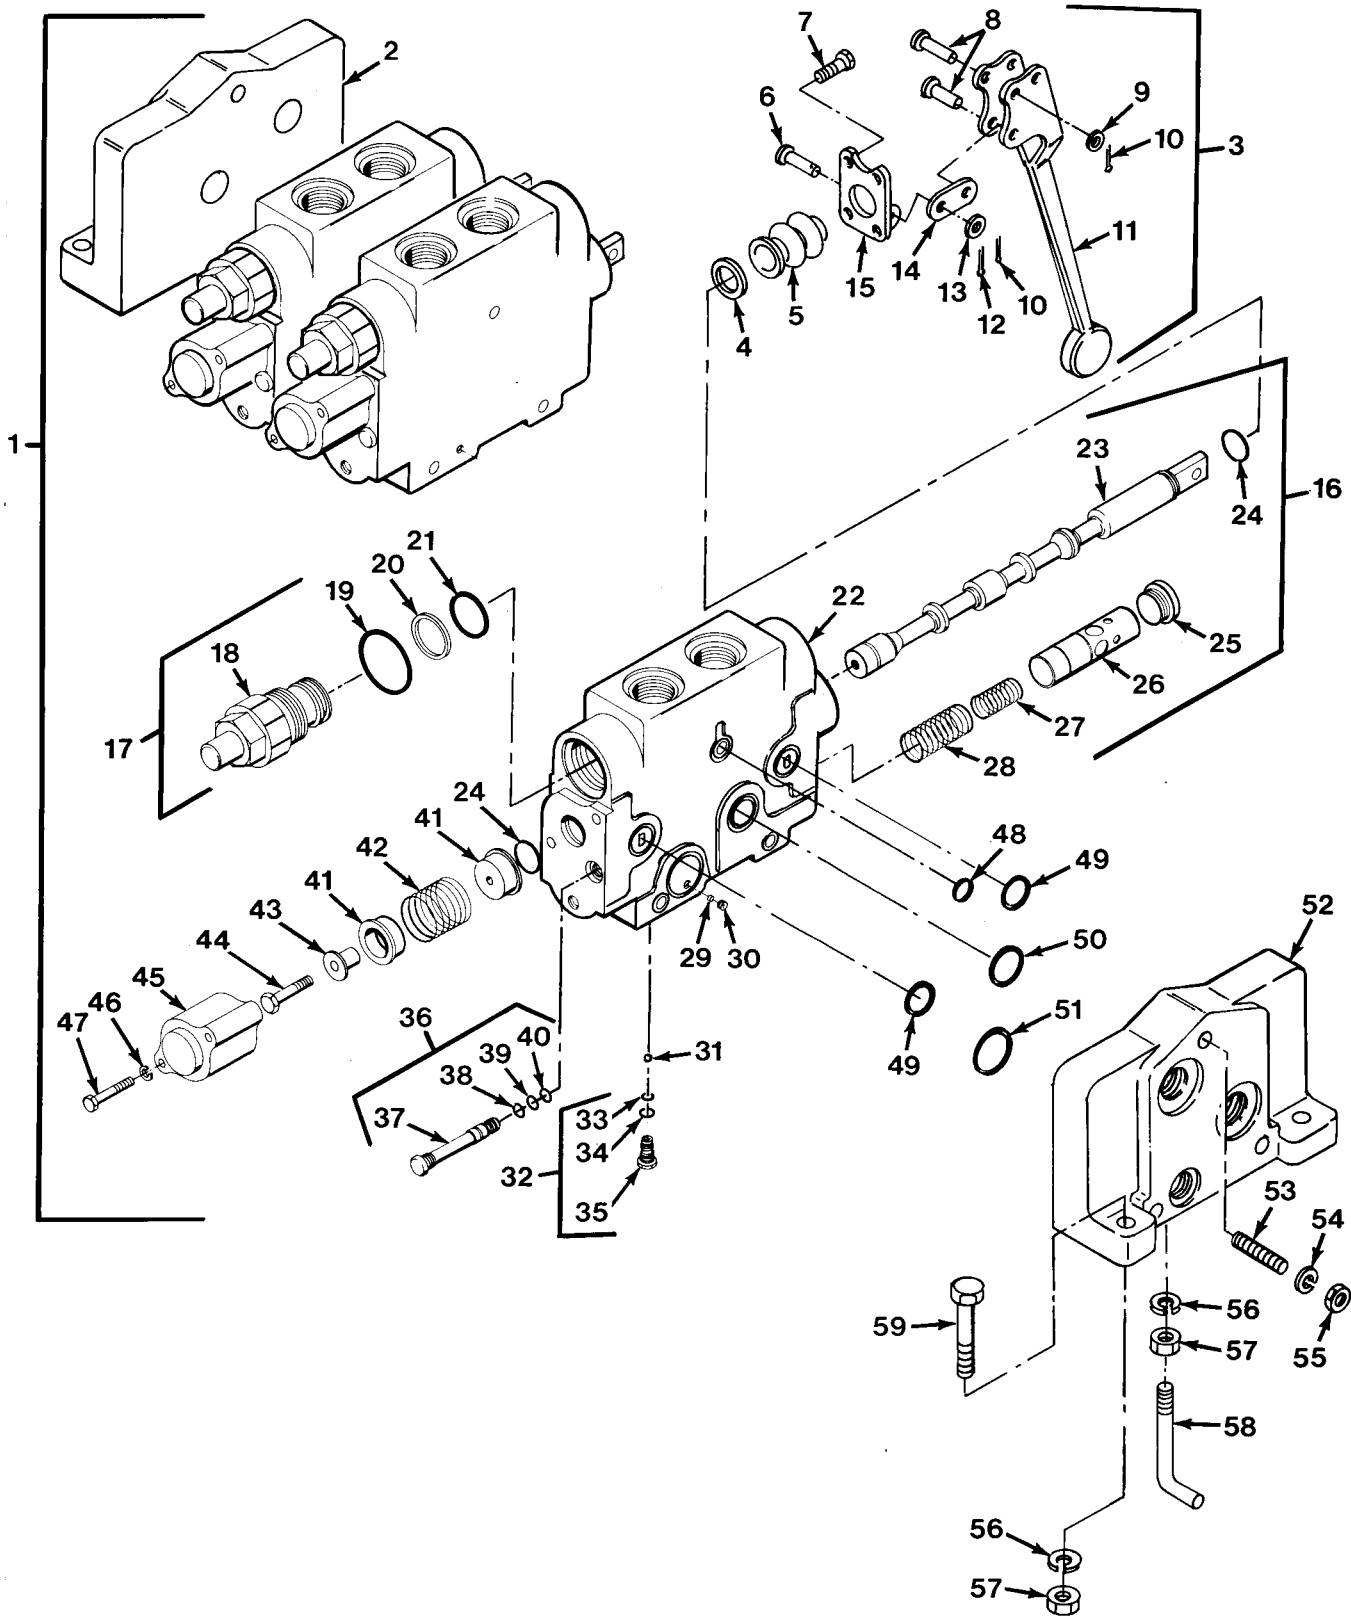

END OF FIGURE

FIG.411 RETRIEVER CONTROL VALVE - M984A1

SECTION II			TM 9-2320-279-24P		
(1)	(2)	(3)	(4)	(5)	(6)
ITEM NO	SMR CODE	CAGEC	PART NUMBER	DESCRIPTION AND USABLE ON CODES(UOC)	QTY
GROUP 2402 MANIFOLD AND/OR CONTROL VALVES					
FIG.411 RETRIEVER CONTROL VALVE - M984A1					
1	PAOFF	58114	1602-002-066	VALVE,LINEAR,DIRECT	1
				UOC:H40	
2	PFFZZ	58114	1602-043-013	.COVER,ACCESS	1
				UOC:H40	
3	XDOOO	58114	1601-635-040	.DUST COVER & LEVER	3
				UOC:H40	
4	PAOZZ	58114	16-02-072-001	..FILTER ELEMENT,FLUI	1
				UOC:H40	
5	PAOZZ	58114	16-02-044-001	..DEFLECTOR,DIRT AND	1
				UOC:H40	
6	PAOZZ	58114	69114-001	..PIN,STRAIGHT,HEADED	1
				UOC:H40	
7	PAOZZ	58114	60105-001	..SCREW,SELF-LOCKING	2
				UOC:H40	
8	PAOZZ	58114	69114-002	..PIN,STRAIGHT,HEADED	2
				UOC:H40	
9	PAOZZ	58114	61107-0011	..WASHER,FLAT	2
				UOC:H40	
10	PAOZZ	96906	MS24665-351	..PIN,COTTER	2
				UOC:H40	
11	PAOZZ	58114	16-01-063-004	..LEVER,MANUAL CONTRO	1
				UOC:H40	
12	PAOZZ	96906	MS24665-132	..PIN,COTTER	1
				UOC:H40	
13	PAOZZ	58114	61201-005	..WASHER,FLAT	1
				UOC:H40	
14	PFOZZ	58114	16-01-049-006	..LEVER,REMOTE CONTRO	1
				UOC:H40	
15	PFOZZ	58114	16-01-067-012	..BRACKET,EYE,ROTATIN	1
				UOC:H40	
16	PAFFF	58114	1602-552-248	.VALVE,LINEAR,DIRECT #1 AND #2	2
				SPOOLS	
				UOC:H40	
16	PAFFF	58114	1602-552-249	.VALVE,LINEAR,DIRECT #3 SPOOL	1
				UOC:H40	
17	PAFFF	58114	16-97-030-005	..VALVE,SAFETY RELIEF PRESSURE SET ...	2
				AT 300 PSI #1 AND #2 SPOOLS	
				UOC:H40	
17	PAFFF	58114	16-97-250-005	..VALVE,SAFETY RELIEF PRESSURE SET ...	1
				AT 2500 PSI #3 SPOOL PORT B	
				UOC:H40	
17	PAFFF	58114	16-97-040-005	..VALVE,SAFETY RELIEF PRESSURE SET ...	1
				AT 400 PSI #3 SPOOL PORT A	
				UOC:H40	
18	PAFFF	54035	CBGG-LCN	...CARTRIDGE,VALVE	1
				UOC:H40	