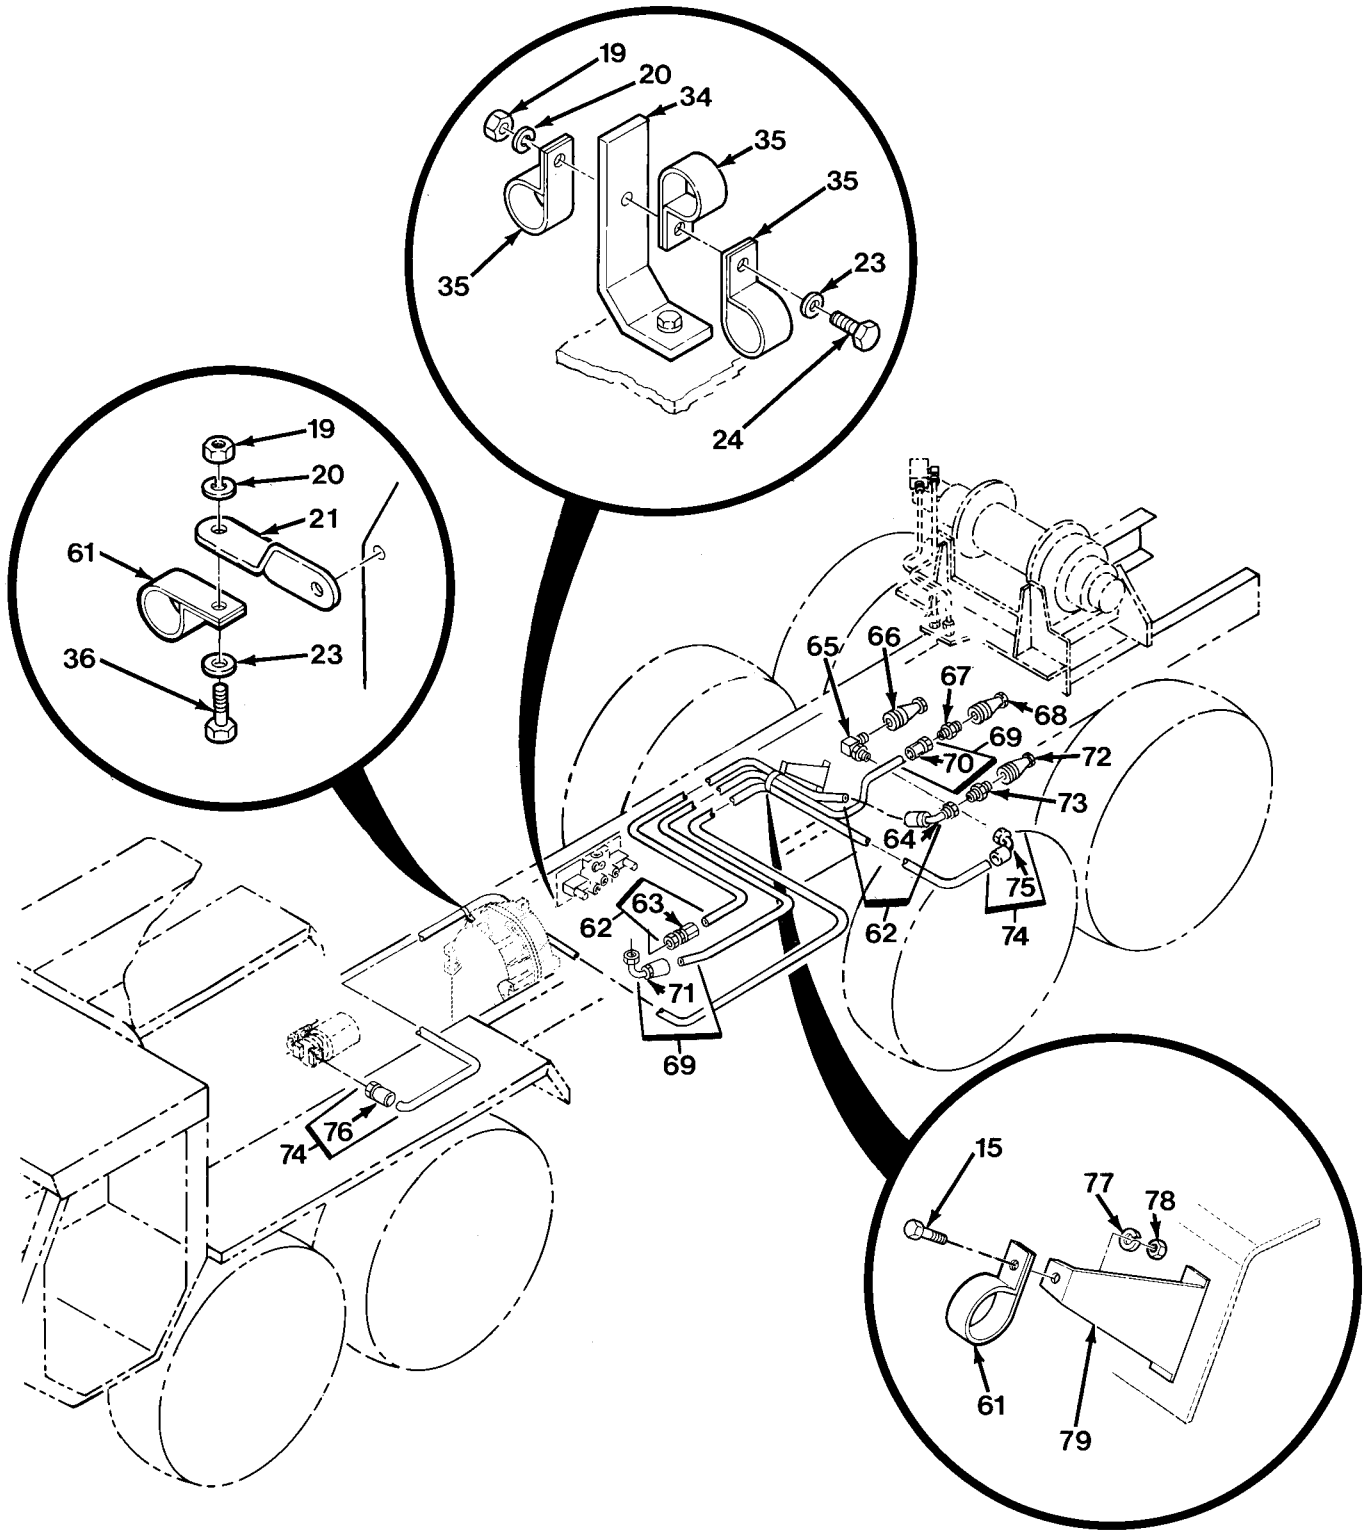

FIG.418 HYDRAULIC LINES AND FITTINGS - M984 (SHEET 4 OF 4)

SECTION II			TM 9-2320-279-24P		
(1)	(2)	(3)	(4)	(5)	(6)
ITEM NO	SMR CODE	CAGEC	PART NUMBER	DESCRIPTION AND USABLE ON CODES(UOC)	QTY
				GROUP 2406 STRAINERS, FILTERS, LINES AND FITTINGS, ETC. FIG.418 HYDRAULIC LINES AND FITTINGS - M984	
1	PAOZZ	01276	2062-16-12S	ELBOW,TUBE TO BOSS UOC:H04	3
2	PAOZZ	96906	MS51525A12-16	ADAPTER,STRAIGHT,TU UOC:H04	5
3	MFOZZ	01276	FG1556KKK0440	HOSE ASSEMBLY MAKE FROM HOSE, P/N 2781-12-RL UOC:H04	1
4	PAFZZ	01276	191112-12-12S	.ELBOW,TUBE TO HOSE UOC:H04	1
5	PAFZZ	01276	191100H12-12S	.ADAPTER,STRAIGHT,TU UOC:H04	1
6	PAOZZ	01276	2215-12-10S	REDUCER,TUBE UOC:H04	2
7	PAOZZ	45152	1355360U	TUBE ASSEMBLY,METAL UOC:H04	1
8	PAOZZ	01276	202702-8-10S	ADAPTER,STRAIGHT,TU UOC:H04	2
9	PAOZZ	45152	1355370U	TUBE ASSEMBLY,METAL UOC:H04	1
10	PAOZZ	96906	MS35690-604	NUT,PLAIN,HEXAGON UOC:H04	2
11	PAOZZ	96906	MS35338-46	WASHER,LOCK UOC:H04	2
12	PAOZZ	45152	1357840	BRACKET,ANGLE UOC:H04	1
13	PAOZZ	96906	MS51520A12	ADAPTER,STRAIGHT,TU UOC:H04	2
14	PAOZZ	96906	MS27183-14	WASHER,FLAT UOC:H04	2
15	PAOZZ	96906	MS90725-60	BOLT,MACHINE UOC:H04	2
16	MFOZZ	01276	FG1002KKK0730	HOSE ASSEMBLY MAKE FROM HOSE, P/N 2781-12-RL UOC:H04	2
17	PAFZZ	01276	191100H12-12S	.ADAPTER,STRAIGHT,TU UOC:H04	1
18	PAFZZ	01276	191113-12-12S	.ELBOW,TUBE TO HOSE UOC:H04	1
19	PAOZZ	96906	MS51967-2	NUT,PLAIN,HEXAGON UOC:H04	6
20	PAOZZ	96906	MS35338-44	WASHER,LOCK UOC:H04	6
21	PAOZZ	19207	12357810	BRACKET,AIR HOSE UOC:H04	3
22	PAOZZ	75272	COV-2113	CLAMP,LOOP UOC:H04	2
23	PAOZZ	96906	MS27183-10	WASHER,FLAT UOC:H04	6