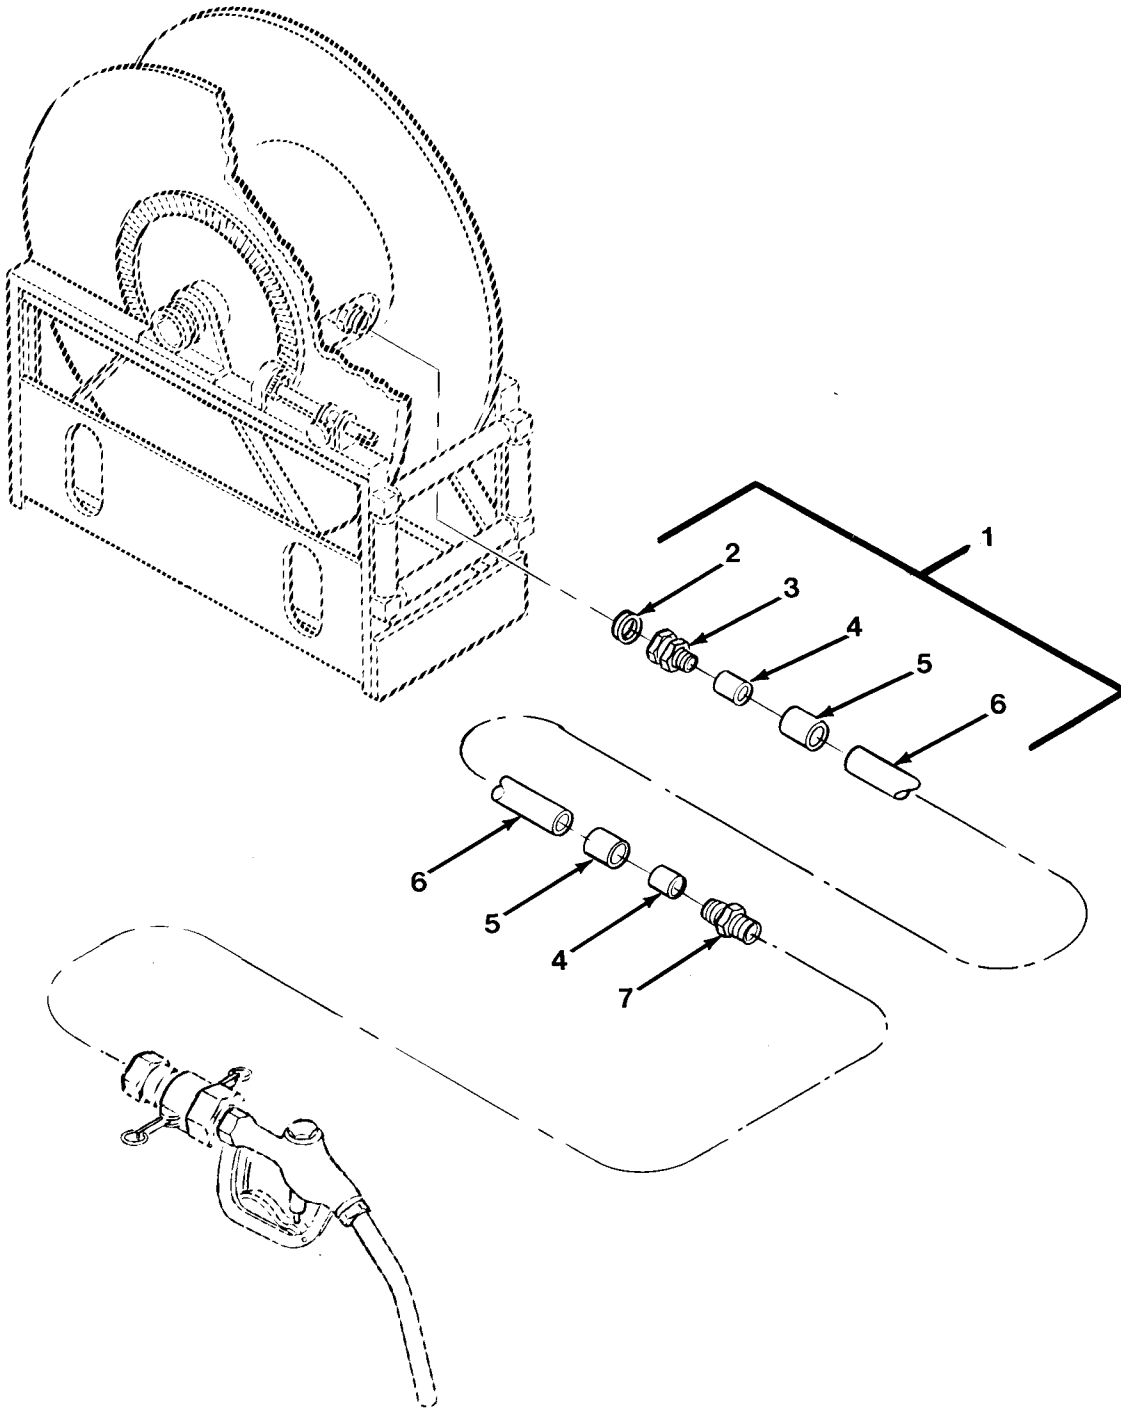

END OF FIGURE

FIG.395 FUEL TRANSFER HOSE - M978

SECTION II

TM 9-2320-279-24P, C03

(1) ITEM NO	(2) SMR CODE	(3) CAGEC CAGEC	(4) PART NUMBER	(5) DESCRIPTION AND USABLE ON CODES(UOC)	(6) QTY
GROUP 2202 ACCESSORY ITEMS					
FIG.395 FUEL TRANSFER HOSE - M978					
1	PAOZZ	17566	45A243	HOSE ASSEMBLY-ARCTIC	2
				UOC:H02,H07	
2	PAOZZ	17566	45A243-P1	.GASKET	1
				UOC:H02,H07	
3	PAOZZ	17566	45A243-P2	.ADAPTER,STRAIGHT,TU	1
				UOC:H02,H07	
4	PAOZZ	17566	45A243-P5	.NIPPLE,PIPE	2
				UOC:H02,H07	
5	PAOZZ	17566	45A243-P3	.FERRULE,SWAGE,TUBE	2
				UOC:H02,H07	
6	MOOZZ	17566	45A243-P4X60FT.	.HOSE,NONMETALLIC ARCTIC MAKE FROM ...	1
				HOSE, P/N 592	
				UOC:H02,H07	
7	PAOZZ	17566	45A243-P6	.COUPLING,HOSE	1
				UOC:H02,H07	