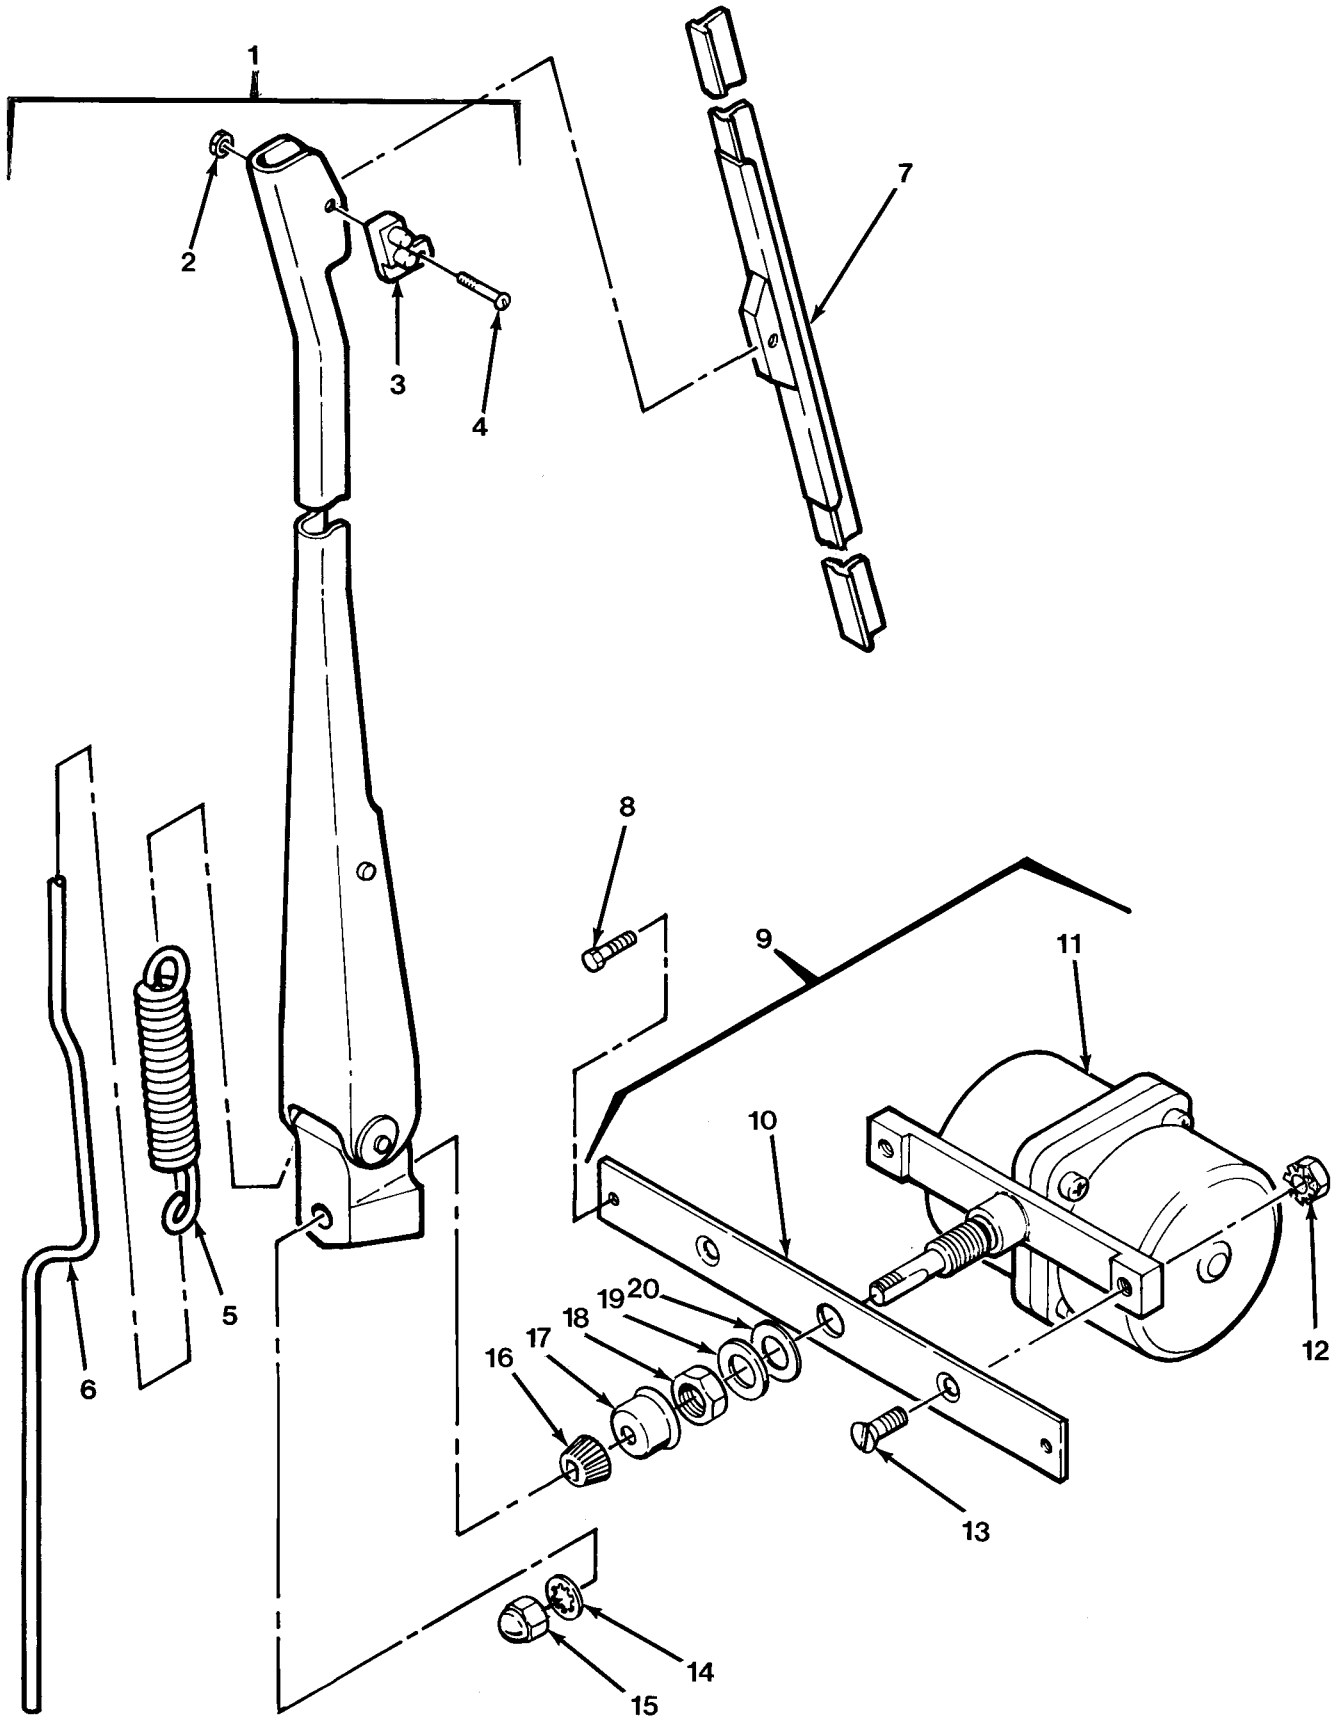

FIG. 387 WINDSHIELD WIPER INSTALLATION, PNEUMATIC