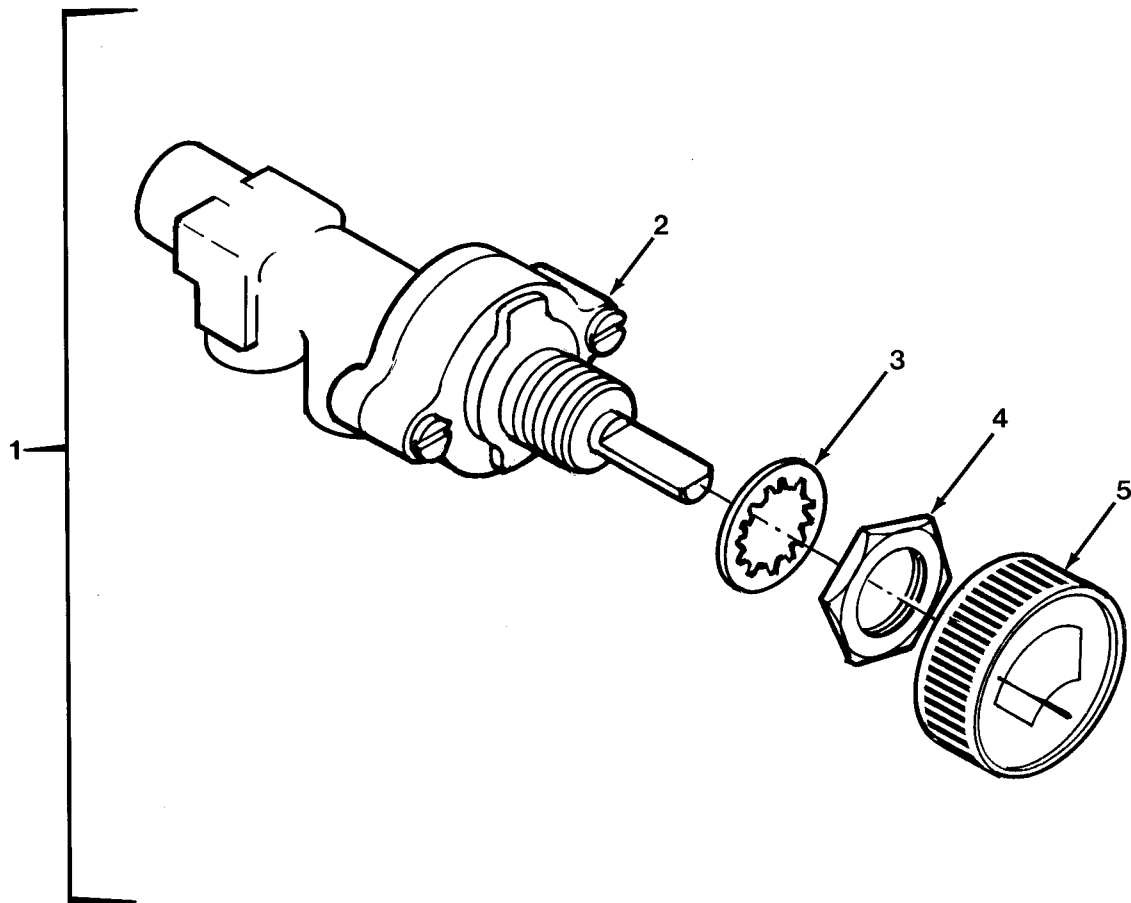

FIG.388 WIPER CONTROL VALVE,PNEUMATIC