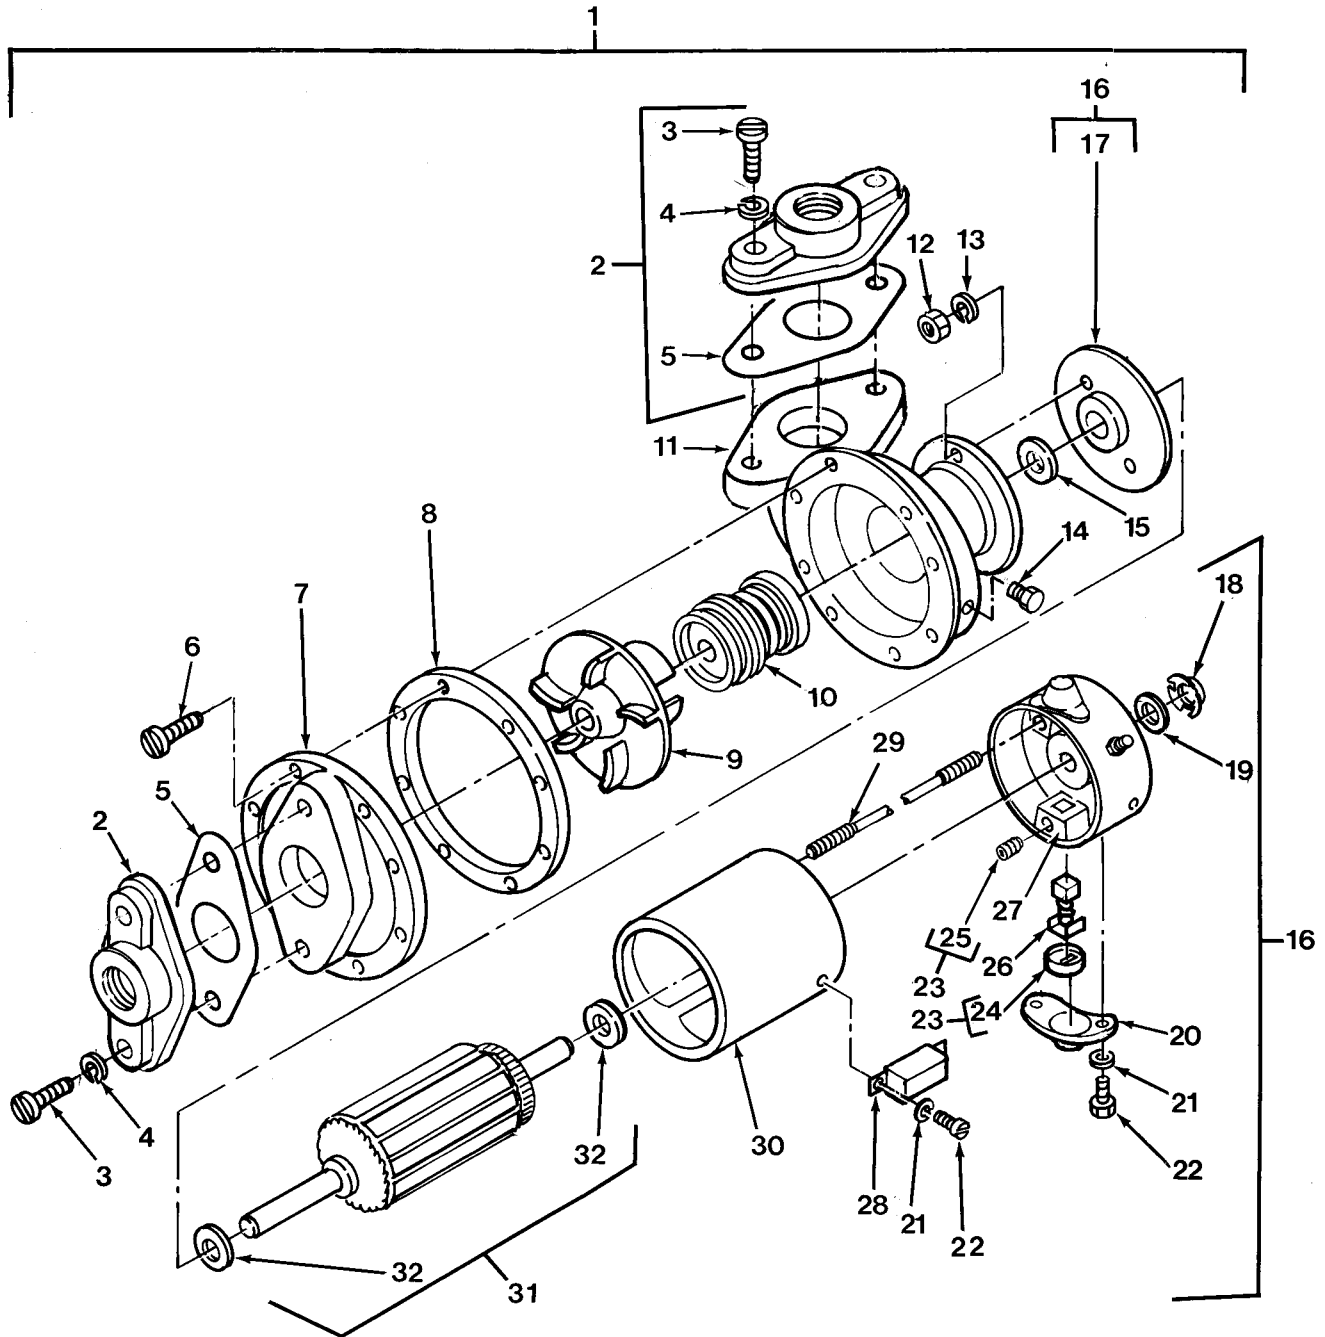

FIG.431 ARCTIC KIT WATER PUMP

SECTION II

TM 9-2320-279-24P

(1) ITEM NO	(2) SMR CODE	(3) CAGEC CAGEC	(4) PART NUMBER	(5) DESCRIPTION AND USABLE ON CODES(UOC)	(6) QTY
GROUP 3303 WINTERIZATION KITS FIG.431 ARCTIC KIT WATER PUMP					
1	PAOFZ	76122	21978	PUMP, COOLING SYSTEM	1
2	PAFFF	76122	22955	.FLANGE ASSY	2
3	PAFZZ	76122	21701	..SCREW, CAP	2
4	PAFZZ	96906	MS35338-46	..WASHER, LOCK	2
5	PAFZZ	76122	21651	..GASKET	1
6	PAFZA	76122	21625	.SCREW, ASSEMBLED WAS	8
7	PAFZA	76122	21634	.ADAPTER, FLANGE	1
8	PAFZZ	76122	21626	.GASKET	1
9	PAFZZ	76122	21636	.IMPELLER	1
10	PAFZZ	76122	21653	.SEAL ASSEMBLY	1
11	PAFZZ	76122	21632	.BODY	1
12	PAFZZ	76122	21630	.NUT, PLAIN, HEXAGON	2
13	XDFZZ	76122	21629	.WASHER, LOCK	2
14	PAFZZ	81343	2-130109E	.PLUG, PIPE	2
15	XDFZZ	76122	21627	.GASKET	1
16	PAFFZ	76122	23292	.MOTOR, DIRECT CURREN	1
17	PAFZZ	76122	22911	..COVER, REAR HEAD	1
18	PAFZZ	76122	21657	..WASHER, SPRING	1
19	PAFZZ	76122	21658	..WASHER, THRUST	V
20	PAFZZ	76122	25896	..SHIELD, BRUSH	2
21	XDFZZ	76122	21629	..WASHER, LOCK	6
22	PAFZA	76122	21624	..SCREW, MACHINE	6
23	XAFZZ	76122	22910	..HEAD, BRUSH	1
24	XDFZZ	76122	26336	...CAP, ELECTRICAL	2
25	PAFZZ	96906	MS51476-06	...SCREW, SET	2
26	XDFZZ	76122	22906	..BRUSH, ELECTRICAL CO	2
27	PAFZZ	76122	26337	..TUBE, BRUSH	2
28	PAFZA	76122	21660	..FILTER, RADIO FREQUE	1
29	PAFZZ	76122	21659	..STUD, CASE	2
30	XAFZZ	76122	22895	..STATOR	1
31	XAFFF	76122	24172	..ARMATURE	1
32	PAFZZ	94033	530C20-21	...BEARING, BALL, ANNULA	2

END OF FIGURE