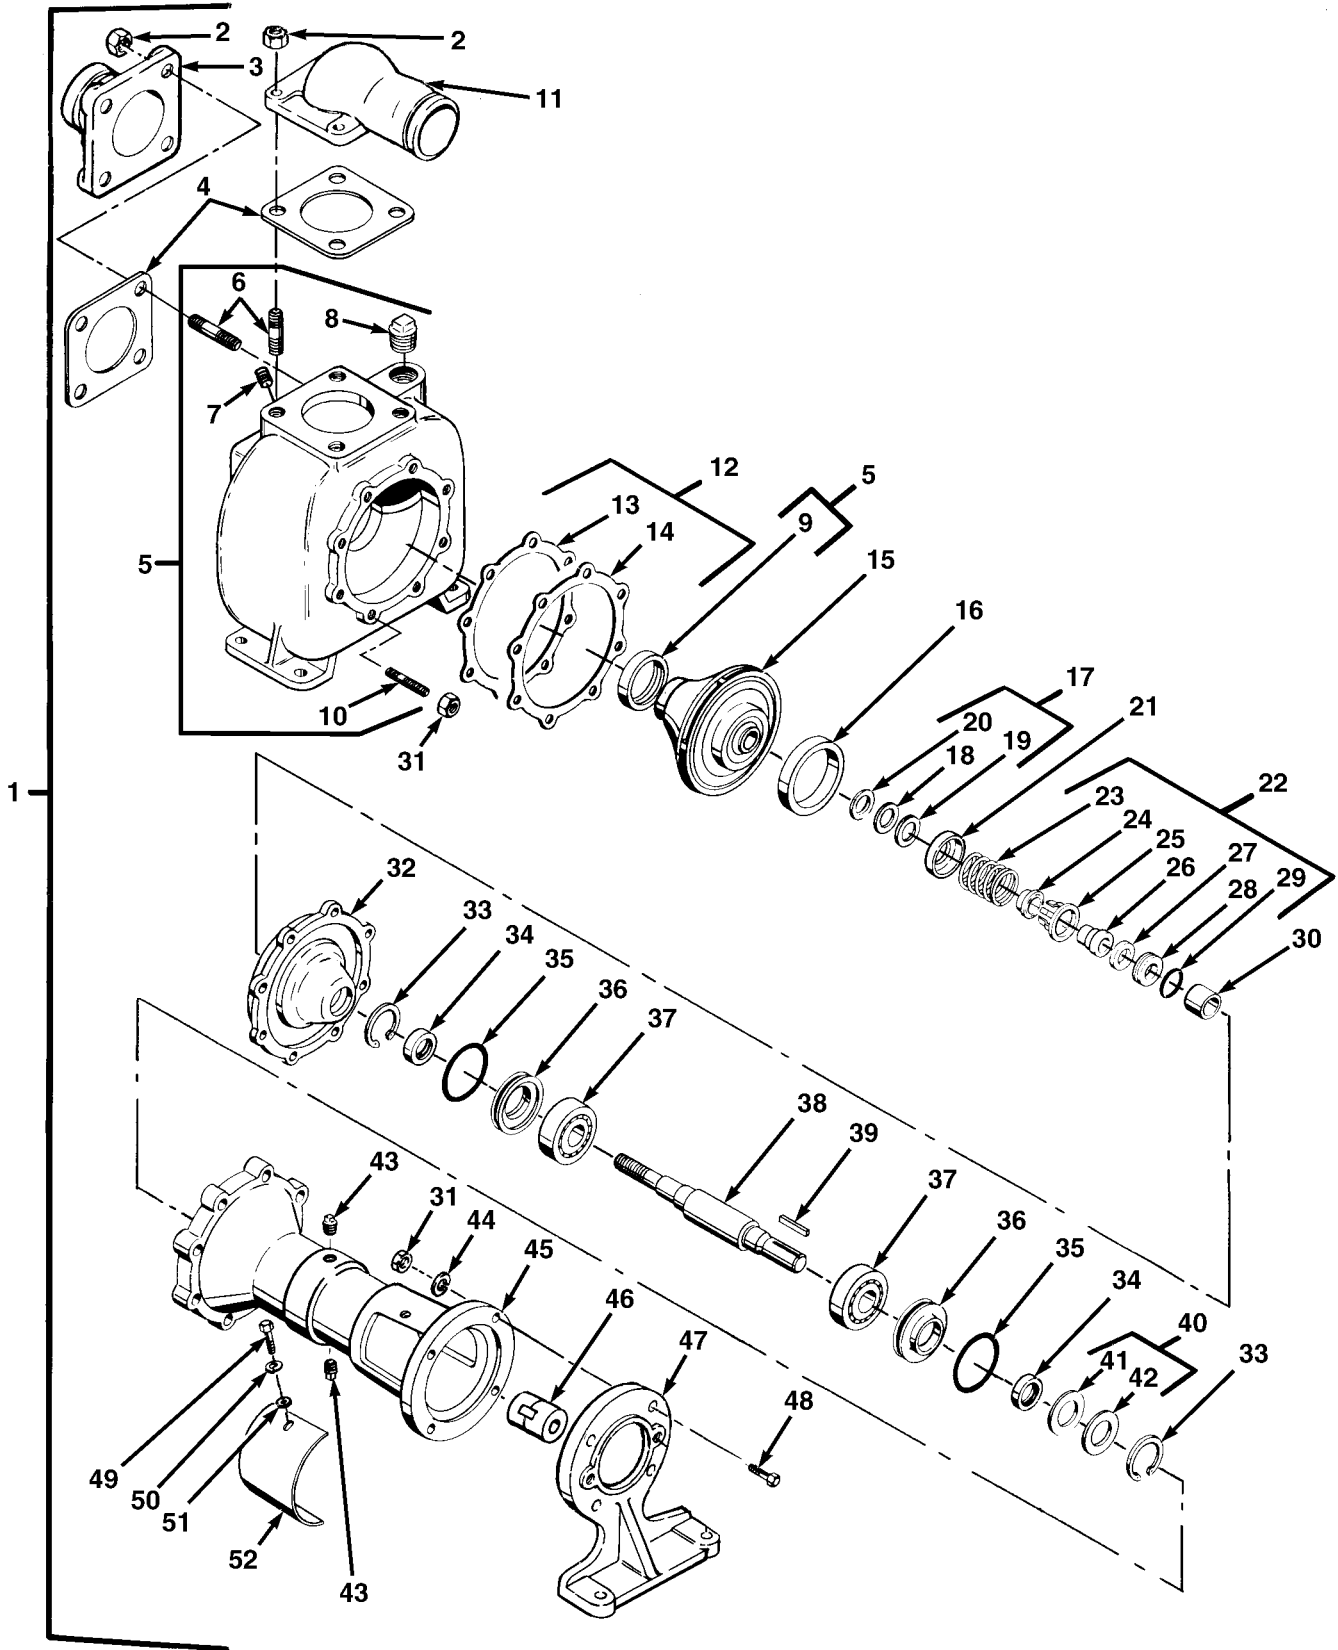

FIG. 442 PRIMARY PUMP ASSEMBLY