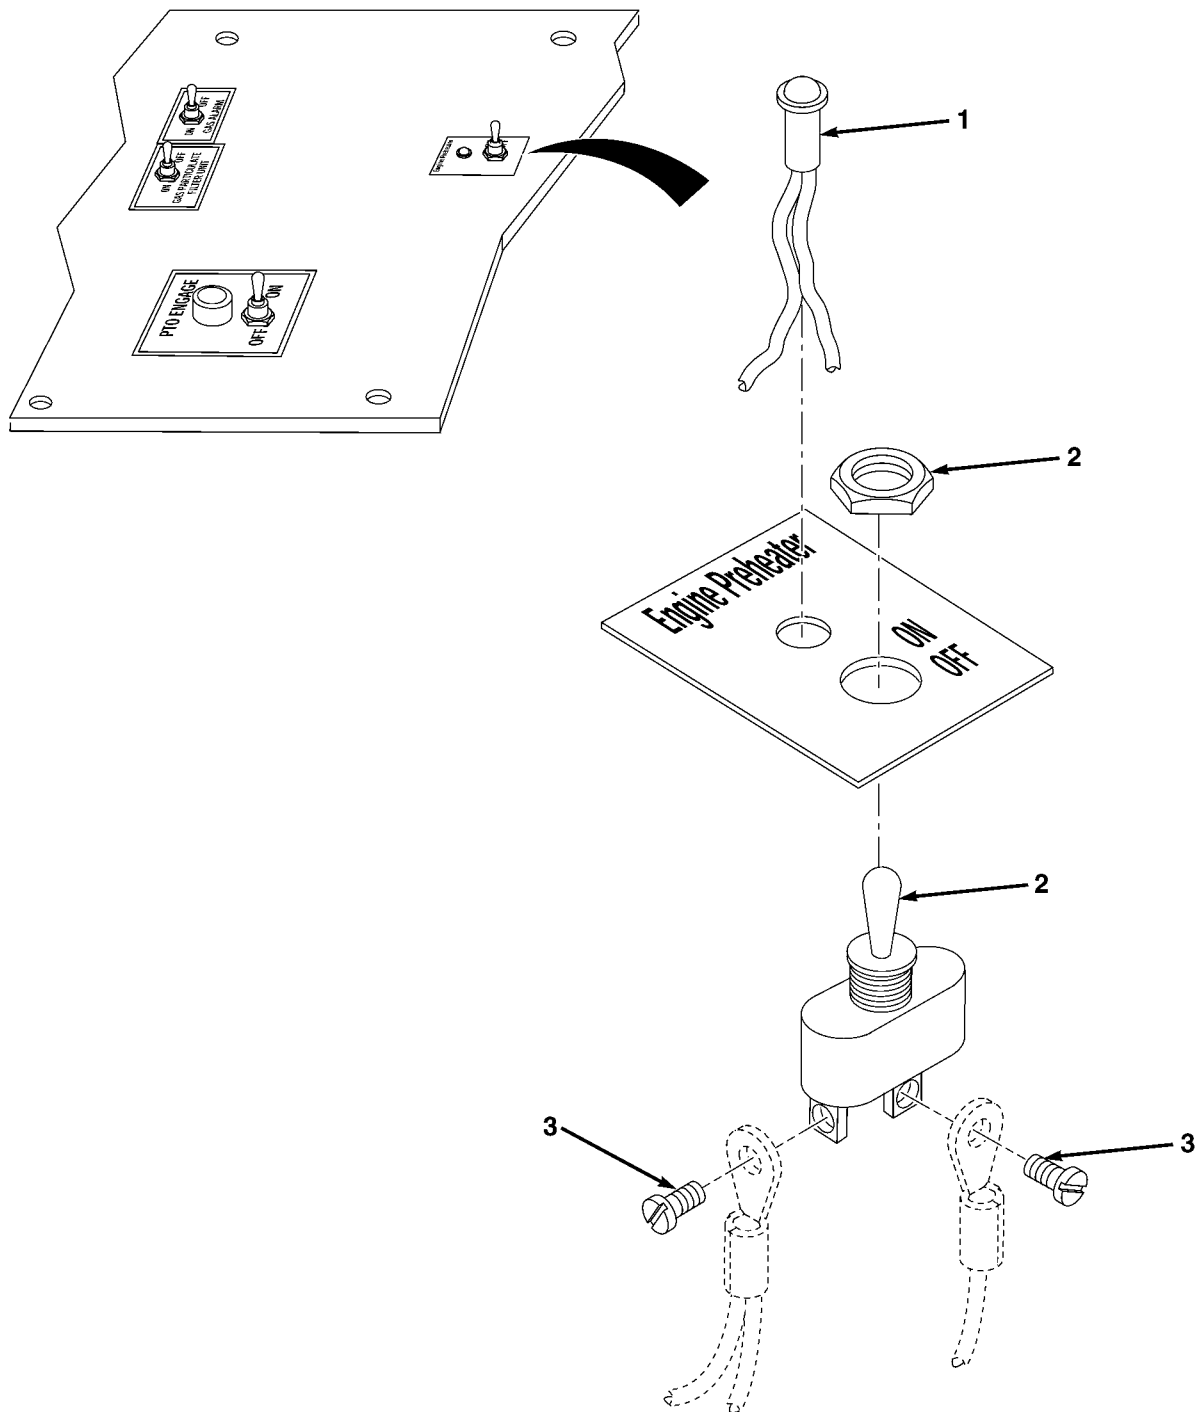

END OF FIGURE

FIG.425 ARCTIC KIT ELECTRICAL WIRING INSTALLATION

SECTION II			TM 9-2320-279-24P		
(1)	(2)	(3)	(4)	(5)	(6)
ITEM	SMR		PART		
NO	CODE	CAGEC	NUMBER	DESCRIPTION AND USABLE ON CODES(UOC)	QTY
				GROUP 3303 WINTERIZATION KITS	
				FIG.425 ARCTIC KIT ELECTRICAL	
				WIRING INSTALLATION	
*	1	PAOZZ 08806 1820		LAMP, INCANDESCENT	1
*	2	PAOZZ 1C645 5011030033		SWITCH, ARCTIC HEATER	1
*	3	XAOZZ 1C645 5011030033-1		SCREW	2