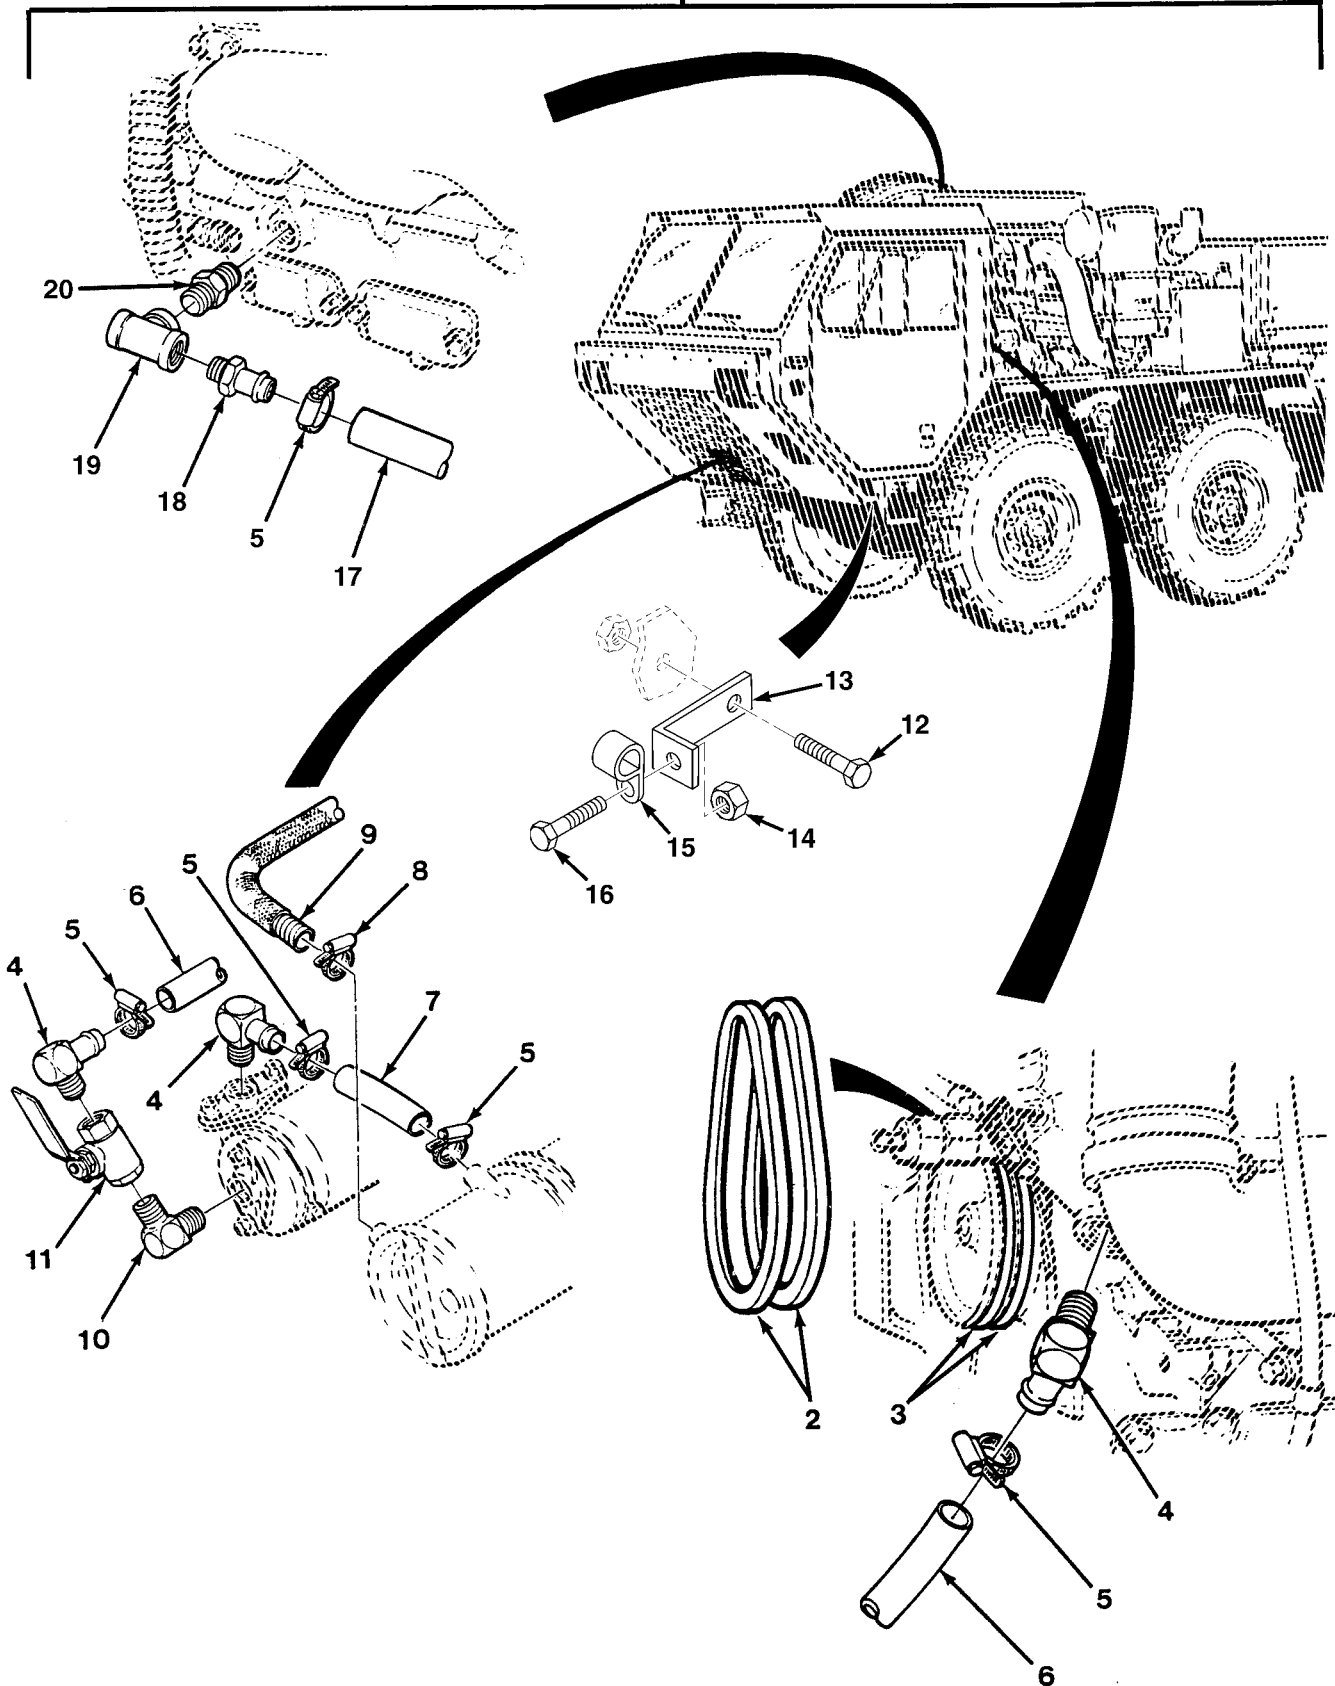

END OF FIGURE

1

FIG. 424 ARCTIC HEATER KIT

SECTION II			TM 9-2320-279-24P, C02		
(1)	(2)	(3)	(4)	(5)	(6)
ITEM NO	SMR CODE	CAGEC	PART NUMBER	DESCRIPTION AND USABLE ON CODES(UOC)	QTY
GROUP 3303 WINTERIZATION KITS FIG.424 ARCTIC HEATER KIT					
1	PDFFF	45152	1970090U	ENGINE ARCTIC KIT	1
2	PAOZZ	45152	68658AX	.BELTS,V,MATCHED SET	1
3	PAOZZ	96906	MS51065RP45-2	.BELTS,V,MATCHED SET	1
4	PAOZZ	99103	23916-16-12	.ELBOW,PIPE TO HOSE	2
5	PAOZZ	35871	ET-20	.CLAMP,HOSE	6
6	MOOZZ	45152	69940AX92	.HOSE,HOT WATER MAKE FROM HOSE P/N ... 3230-0293 (24161), 92IN	1
7	MOOZZ	45152	69940AX8	.HOSE,HOT WATER MAKE FROM HOSE P/N ... 3230-0293 (24161), 8IN	1
8	PAOZZ	66295	C-P-C20P	.CLAMP,HOSE	2
9	PAOZZ	1C645	CA0 30 009	.PIPE,EXHAUST	1
10	PAOZZ	01276	2085-12-12S	.ELBOW,PIPE	1
11	PAOZZ	72219	70-1401	.VALVE,BALL	1
* 12	PAOZZ	52167	WC0414PB	.BOLT,MACHINE	1
* 13	PAOZZ	45152	1916490	.BRACKET,ANGLE	1
* 14	PAOZZ	82458	T893R	.NUT,SELF-LOCKING,EW,HEX	1
* 15	PAOZZ	75272	COV1713	.CLIP,CUSHION	1
* 16	PAOZZ	52167	WC0412PB	.BOLT,MACHINE	1
* 17	MOOZZ	45152	69940AX112	.HOSE,HOT WATER MAKE FROM HOSE P/N ... 3230-0293 (24161), 112IN	1
* 18	PAOZZ	99103	HI-1612	.ADAPTER,STRAIGHT,PI	2
* 19	PAOZZ	45152	53371AX	.TEE	1
* 20	PAOZZ	01276	2083-12-12S	.NIPPLE,PIPE	1