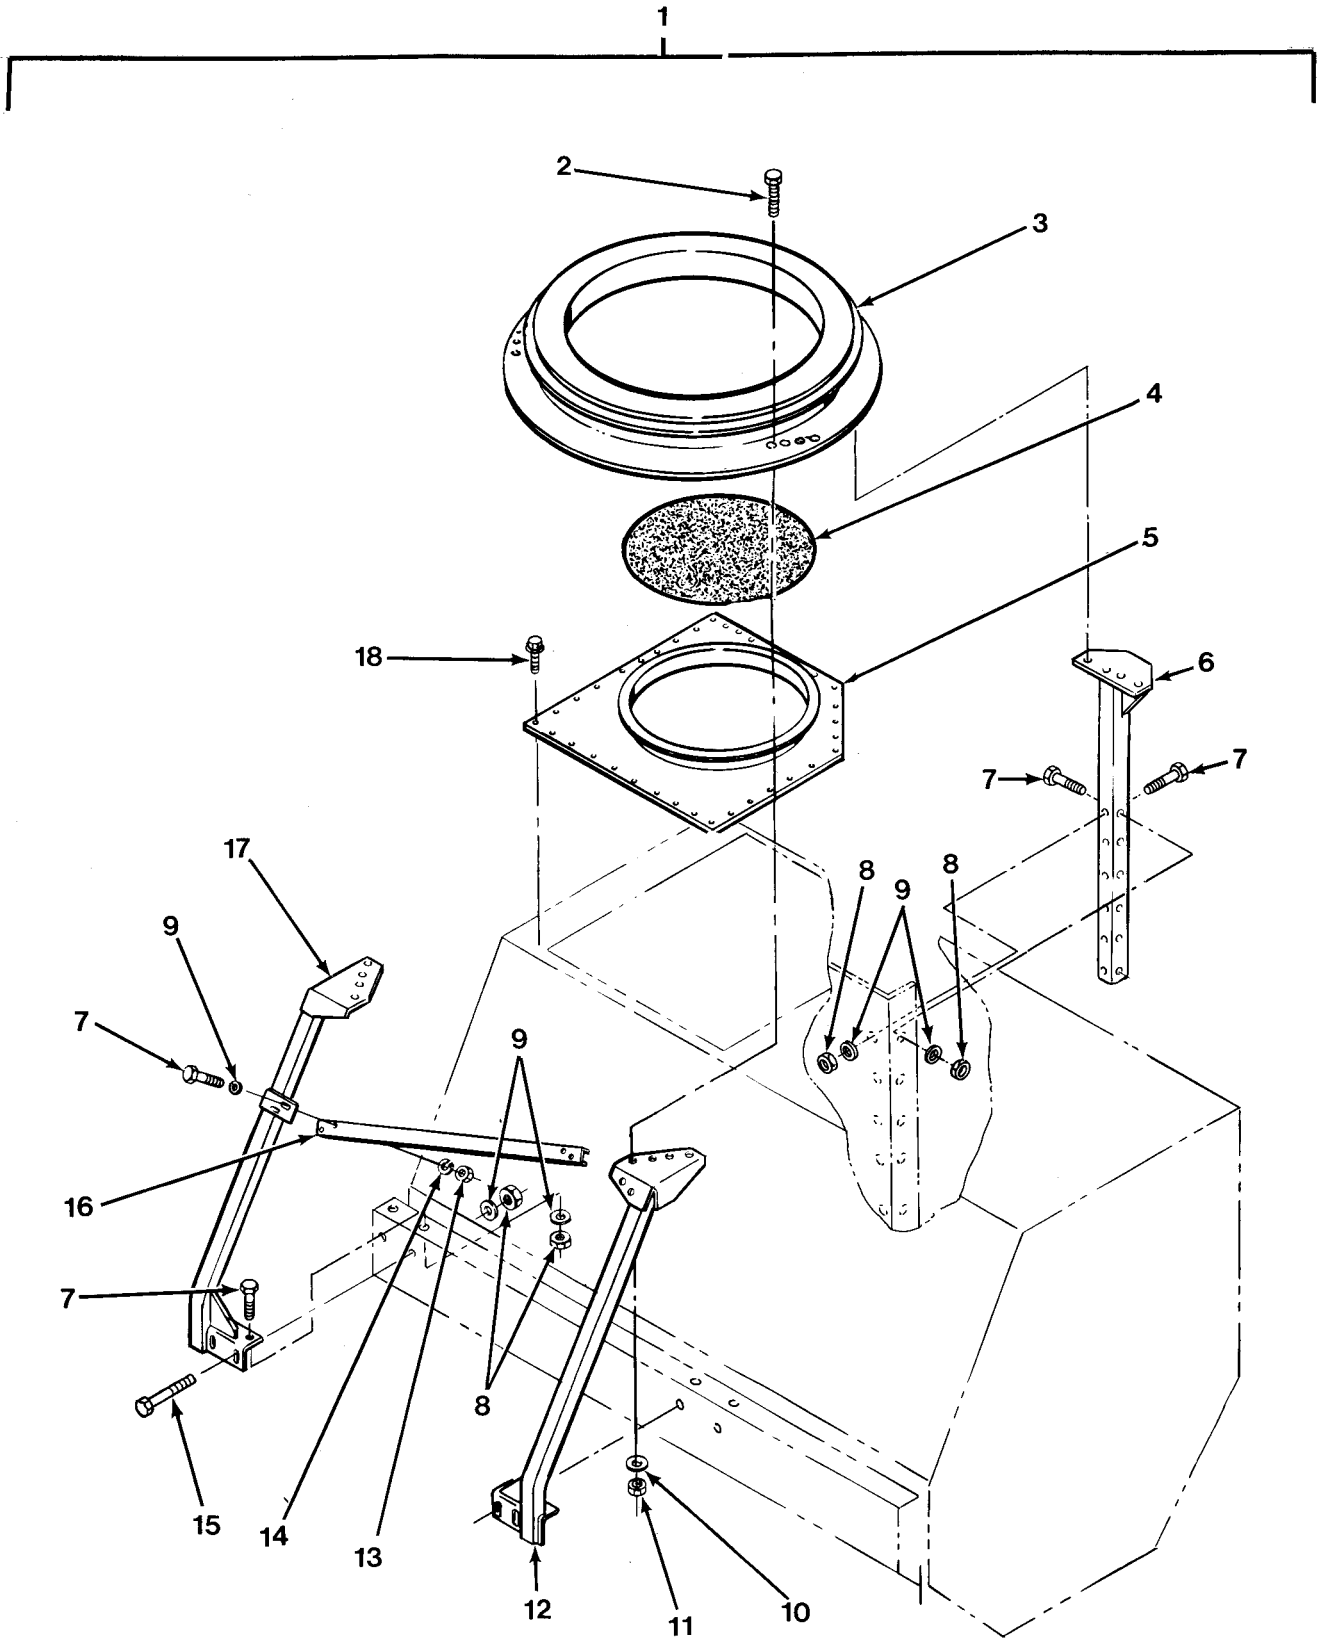

SECTION II

TM 9-2320-279-24P

(1) ITEM NO	(2) SMR CODE	(3) CAGEC CAGEC	(4) PART NUMBER	(5) DESCRIPTION AND USABLE ON CODES(UOC)	(6) QTY
GROUP 34 ARMAMENT AND SIGHTING AND FIRE CONTROL (ELECTRIC/ELECTRONIC) MATERIEL					
GROUP 3401 PRIMARY ARMAMENT FIG.432 MACHINE GUN OPERATOR'S PLATFORM					
1	PFOOO	45152	1328560U	PLATFORM, TAILGATE, V	1
2	PFOZZ	45152	1326720W	.FRAME SECTION, STRUC	1
3	PFOZZ	45152	1326690W	.PLATFORM ASSEMBLY	1
4	PAOZZ	45152	59028AX	.SCREW, MACHINE	1
5	PAOZZ	97084	225L	.CLIP, SPRING TENSION	1
6	PAOZZ	96906	MS21083N3	.NUT, SELF-LOCKING, HE	1
7	PAOZZ	45152	196AX	.PIN, STRAIGHT, HEADED	2
8	PAOZZ	96906	MS24665-351	.PIN, COTTER	2
9	PAOZZ	45152	41759AX	SCREW, MACHINE	5
10	PFOZZ	45152	1326700	SUPPORT, PLATFORM	1
11	PAOZZ	96906	MS27183-10	WASHER, FLAT	5
12	PAOZZ	72962	21NE-040	NUT, SELF-LOCKING, HE	5
13	PFOZZ	45152	1379730	BRACKET, ANGLE	1
14	PAOZZ	13435	13013	STRAP, RUBBER, TIE-DO	1

END OF FIGURE

FIG. 433 MACHINE GUN RING