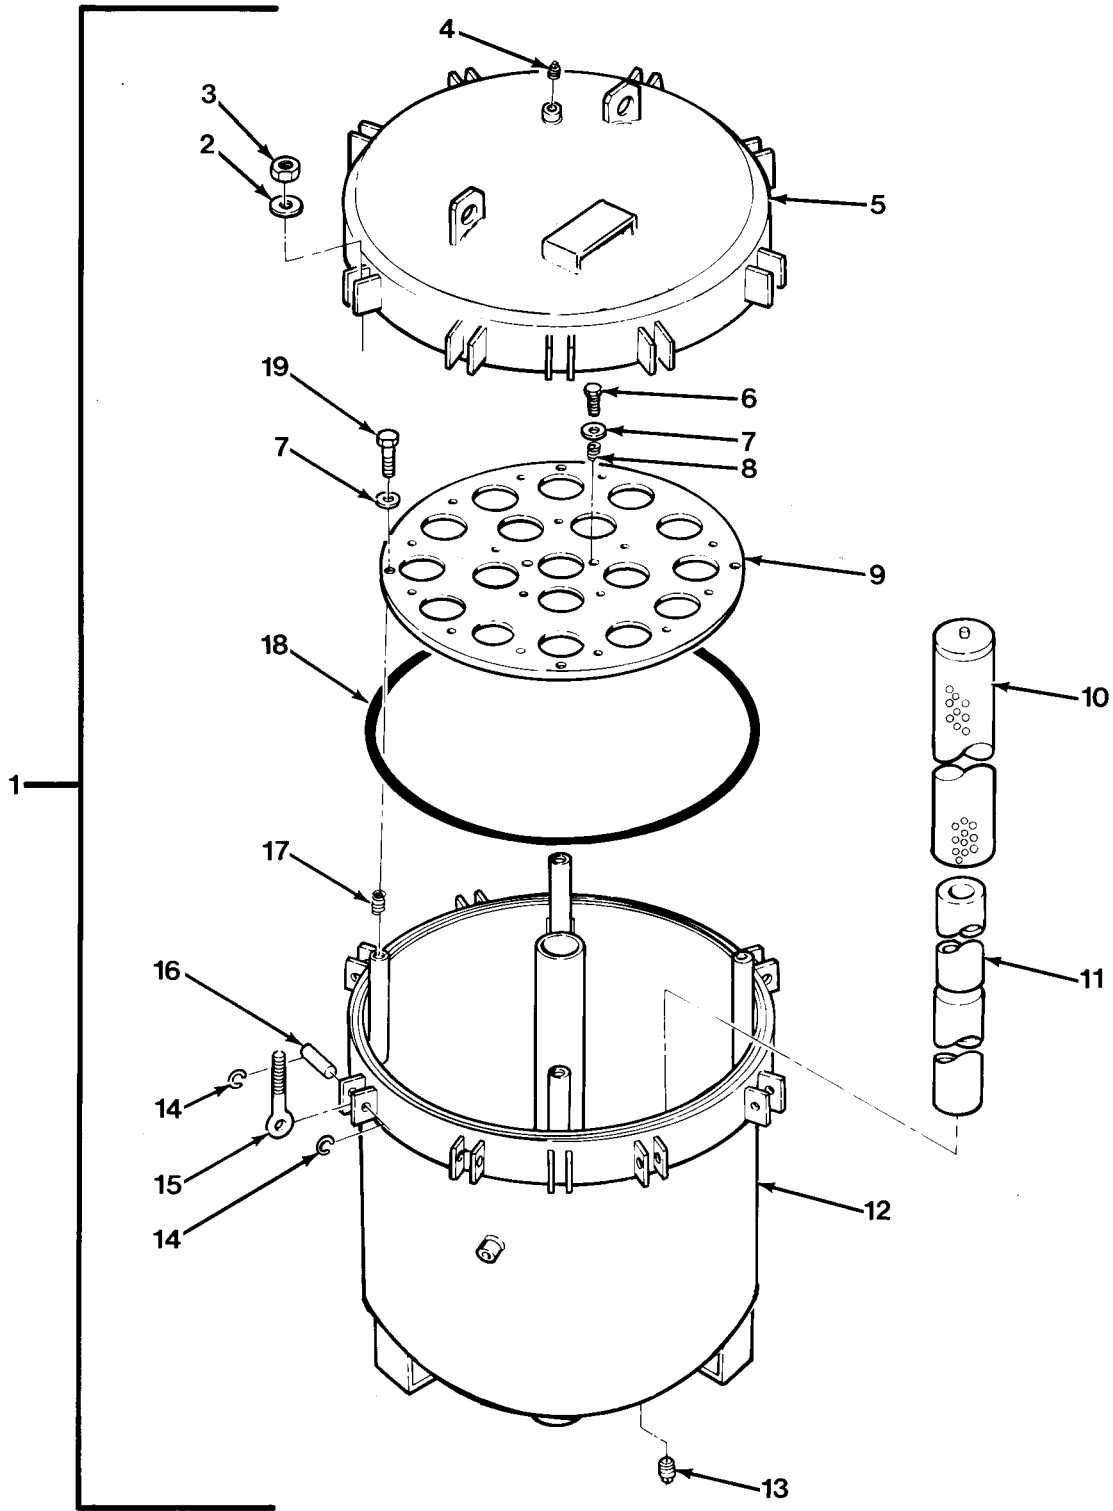

FIG. 438 FILTER-SEPARATOR ASSEMBLY - M978