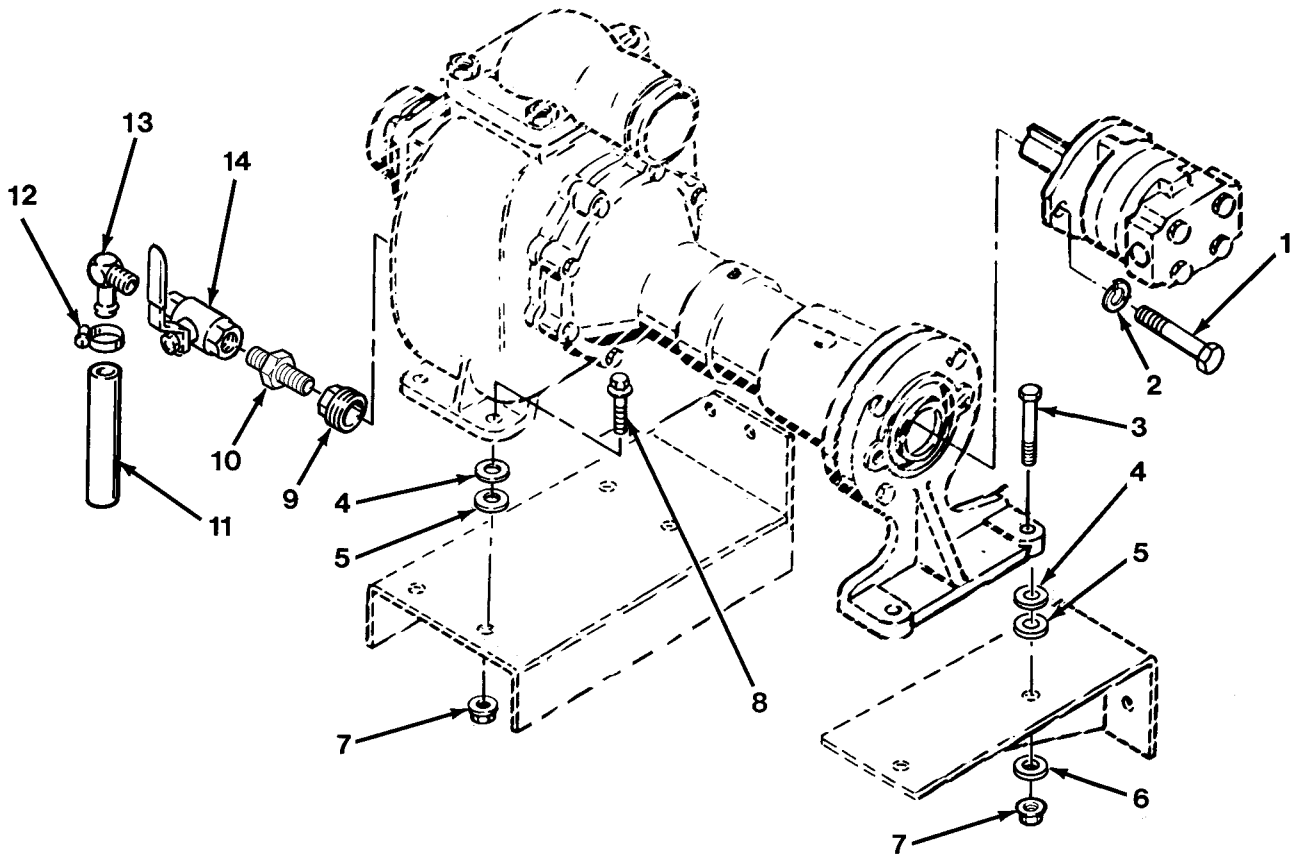

SECTION II

TM 9-2320-279-24P

(1) ITEM NO	(2) SMR CODE	(3) CAGEC CAGEC	(4) PART NUMBER	(5) DESCRIPTION AND USABLE ON CODES(UOC)	(6) QTY
GROUP 63 CONTROL PANELS AND CONTROL COMPONENTS					
GROUP 6809 RADIO TELEPHONE SYSTEM					
FIG.440 RADIO INSTALLATION					
1	PAOFF	80063	SM-D-9306843FT	CABLE ASSEMBLY, SPEC	1
2	PAOZZ	98230	ON241700	SPEECH EQUIPMENT	1
3	PAOZZ	98230	ON241780	VPA ASSEMBLY	1
4	PAOFZ	80063	SM-D-9306834FT	CABLE ASSEMBLY, SPEC	1
5	PAOFF	80063	SM-D-9306824FT	CABLE ASSEMBLY, SPEC	1
6	PAOZZ	80063	PPL4319	RADIO SET	1
7	PAOHH	80063	SC-DL-454800AND SM-D-454880	AMPLIFIER-POWER SUP	1
8	PAOFH	80063	SM-D-415990	MOUNTING	1
9	PAOZZ	80058	CX4720VRC3FT	CABLE ASSEMBLY, POWE	1
10	PAOZZ	71296	11738	GROMMET, NONMETALLIC	1
11	PAOZZ	80063	PPL914	HARDWARE KIT, ELECTR	V
12	PAOZZ	80063	SCC446180	ANTENNA TIP ASSEMBL	1
13	PAOHD	80063	SM-D-542001	ANTENNA	1
14	PAOZZ	45152	462B01	SCREW, CAP, HEXAGON H	4
15	XDOZZ	80063	SCD189023	SUPPORT ASSEMBLY	1
16	PAOZZ	96906	MS45904-68	WASHER, LOCK	8
17	PAOZZ	96906	MS90725-6	SCREW, CAP, HEXAGON H	4
18	PAOZZ	96906	MS35338-46	WASHER, LOCK	4
19	PAOZZ	96906	MS35690-604	NUT, PLAIN, HEXAGON	4
20	PAOZZ	80058	CG1773BU15FT	CABLE ASSEMBLY, RADI	1
21	PAOZZ	80058	CX-4722A/VRC15FT	CABLE ASSEMBLY, SPEC	1
22	PAOZZ	96906	MS51967-2	NUT, PLAIN, HEXAGON	4
23	PAOZZ	96906	MS35691-13	NUT, PLAIN, HEXAGON	9
24	PAOZZ	96906	MS35338-45	WASHER, LOCK	18
25	PAOZZ	80063	SC-F-930691A	INTERCONNECTING BOX	1
26	XDOFF	80063	SM-D-930686	CABLE ASSEMBLY, SPEC	1
27	PAOZZ	96906	MS90726-36	SCREW, CAP, HEXAGON H	5
28	PFOZZ	80063	SCB279936	MARKER, IDENTIFICATI	1
29	PAOZZ	80063	SC-D-884714	MOUNTING BASE, ELECT	1
30	PAOZZ	96906	MS90727-32	BOLT, MACHINE	9

END OF FIGURE

FIG.441 PRIMARY PUMP INSTALLATION