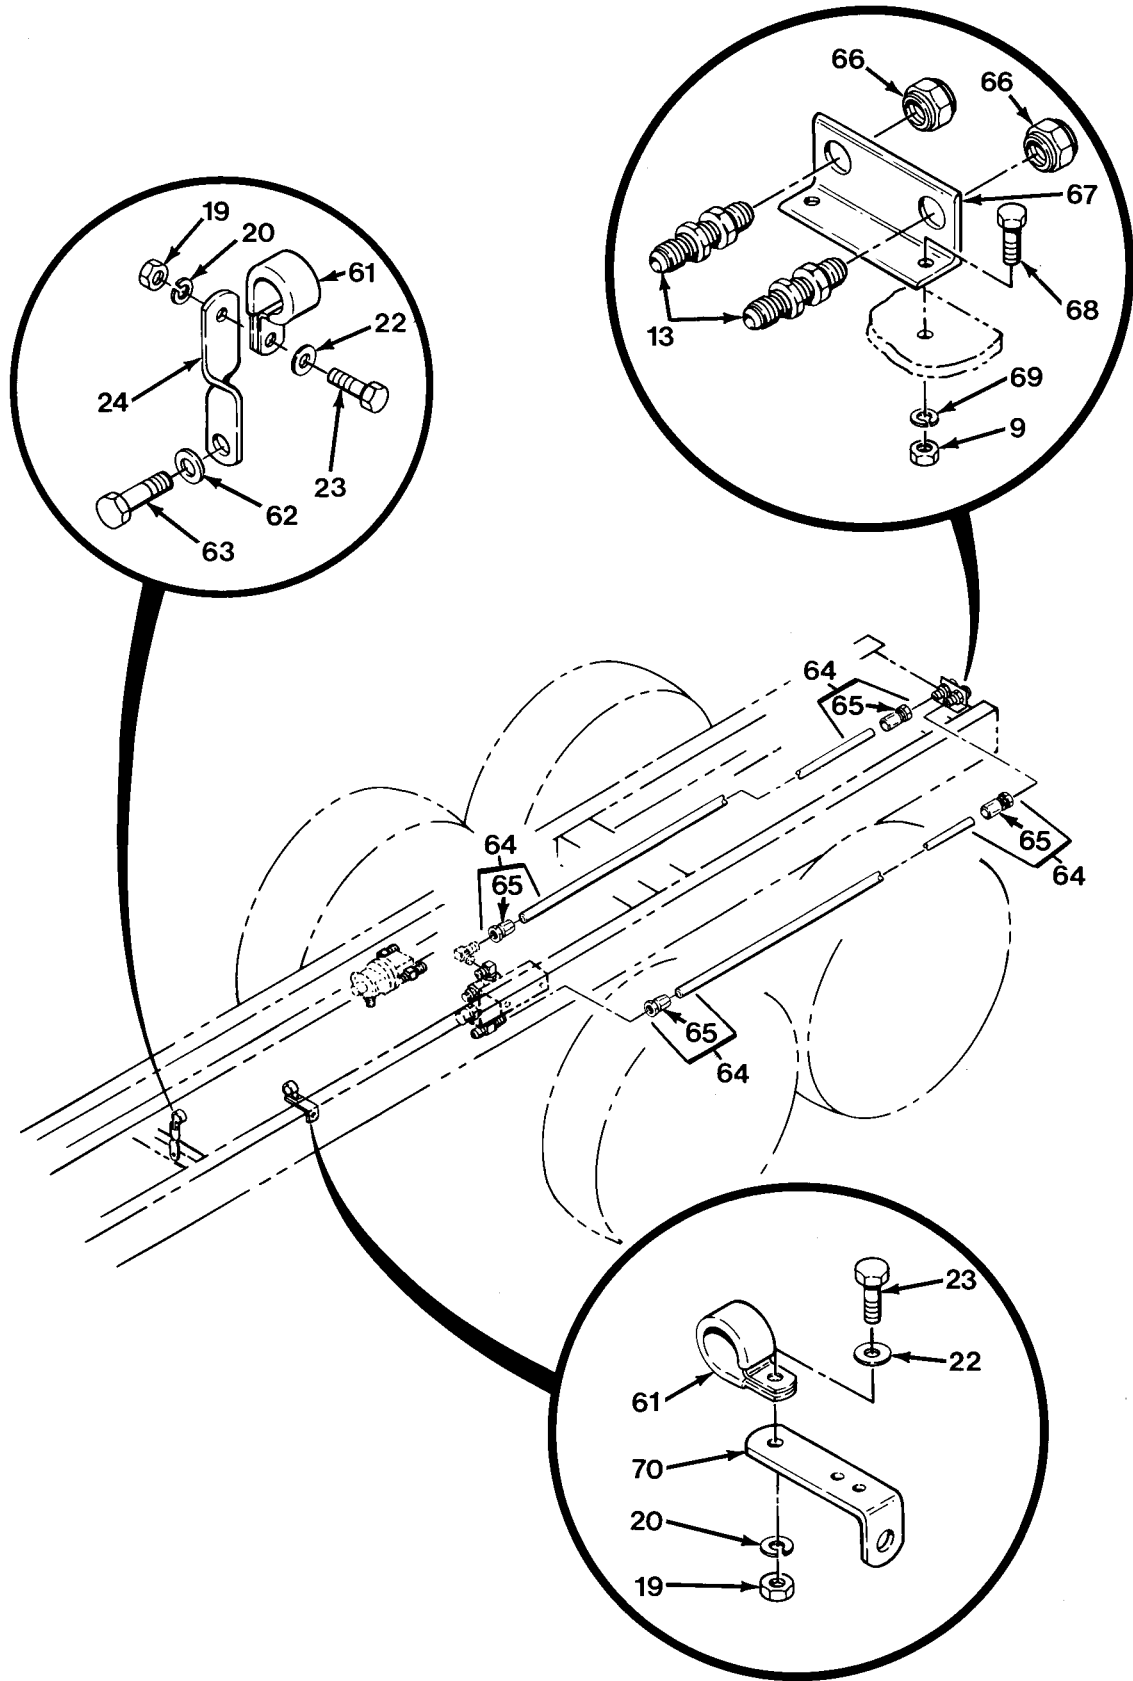

FIG.415 HYDRAULIC LINES AND FITTINGS - M978 WITH WINCH (SHEET 3 OF 4)

FIG.415 HYDRAULIC LINES AND FITTINGS - M978 WITH WINCH (SHEET 4 OF 4)

SECTION II			TM 9-2320-279-24P		
(1)	(2)	(3)	(4)	(5)	(6)
ITEM NO	SMR CODE	CAGEC	PART NUMBER	DESCRIPTION AND USABLE ON CODES(UOC)	QTY
				GROUP 2406 STRAINERS, FILTERS, LINES AND FITTINGS, ETC. FIG.415 HYDRAULIC LINES AND FITTINGS - M978 WITH WINCH	
1	PAOZZ	01276	2062-16-12S	ELBOW,TUBE TO BOSS UOC:H02	2
2	PAOZZ	96906	MS51525A12-16	ADAPTER,STRAIGHT,TU UOC:H02	4
3	MFOZZ	01276	FG1556KKK0440	HOSE ASSEMBLY MAKE FROM HOSE, P/N 2781-12-RL UOC:H02	1
4	PAFZZ	01276	191112-12-12S	.ELBOW,TUBE TO HOSE UOC:H02	1
5	PAFZZ	01276	191100H12-12S	.ADAPTER,STRAIGHT,TU UOC:H02	1
6	PAOZZ	45152	1355370U	TUBE ASSEMBLY,METAL UOC:H02	1
7	PAOZZ	01276	202702-8-10S	ADAPTER,STRAIGHT,TU UOC:H02	2
8	PAOZZ	45152	1355360U	TUBE ASSEMBLY,METAL UOC:H02	1
9	PAOZZ	96906	MS35690-604	NUT,PLAIN,HEXAGON UOC:H02	4
10	PAOZZ	96906	MS35338-46	WASHER,LOCK UOC:H02	2
11	PAOZZ	01276	2215-12-10S	REDUCER,TUBE UOC:H02	2
12	PAOZZ	45152	1357840	BRACKET,ANGLE UOC:H02	1
13	PAOZZ	96906	MS51520A12	ADAPTER,STRAIGHT,TU UOC:H02	4
14	PAOZZ	96906	MS27183-14	WASHER,FLAT UOC:H02	2
15	PAOZZ	80204	B1821BH038C113N	SCREW,CAP,HEXAGON H UOC:H02	2
16	MFOZZ	01276	FG1002KKK0710	HOSE ASSEMBLY MAKE FROM HOSE, P/N 2781-12-RL UOC:H02	2
17	PAFZZ	01276	191100H12-12S	.ADAPTER,STRAIGHT,TU UOC:H02	1
18	PAFZZ	01276	191113-12-12S	.ELBOW,TUBE TO HOSE UOC:H02	1
19	PAOZZ	96906	MS51967-2	NUT,PLAIN,HEXAGON UOC:H02	5
20	PAOZZ	96906	MS35338-44	WASHER,LOCK UOC:H02	5
21	PAOZZ	75272	COV-2113	CLAMP,LOOP UOC:H02	2
22	PAOZZ	96906	MS27183-10	WASHER,FLAT UOC:H02	5
23	PAOZZ	80204	B1821BH025C113N	SCREW,CAP,HEXAGON H UOC:H02	5